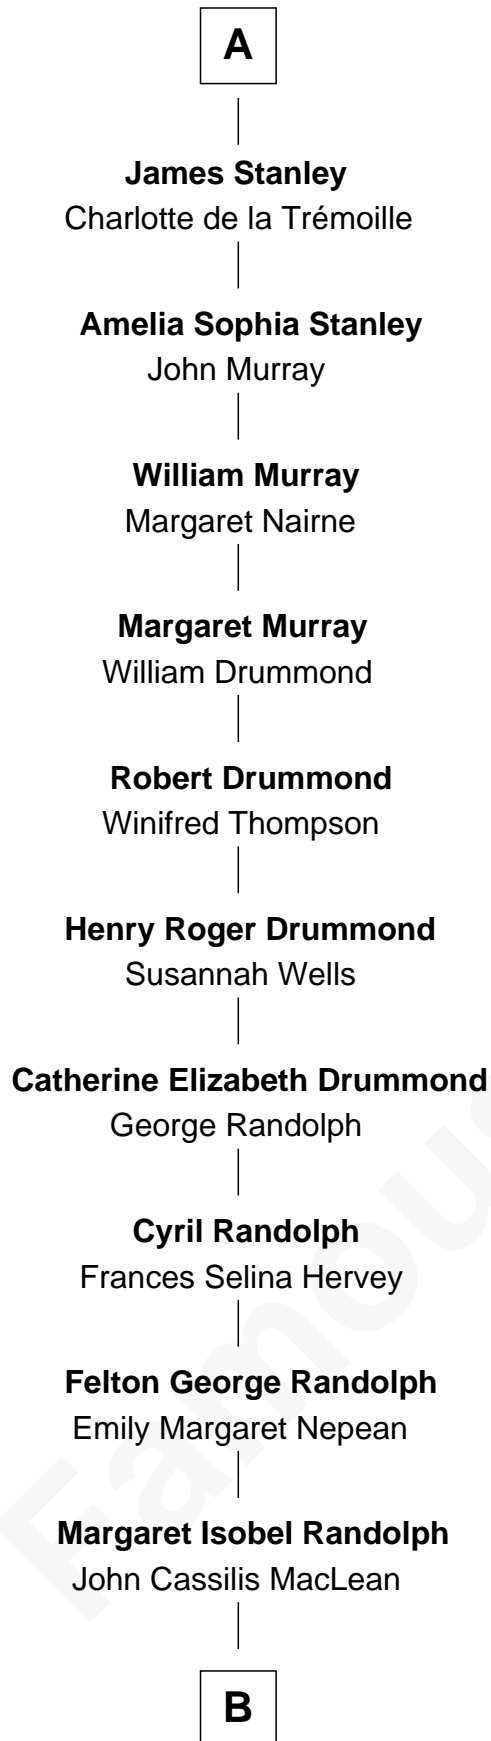

FamousKin.com Relationship Chart of

Hugh Grant

Movie Actor

4th cousin 14 times removed of

Catherine Parr

6th Wife of King Henry VIII

Henry FitzHugh

Elizabeth Grey

Eleanor Fitzhugh
Sir Henry Bromflete

Margaret Bromflete

John Clifford

Henry Clifford

Anne St. John

Henry Clifford

Margaret Percy

Henry Clifford

Eleanor Brandon

Margaret Clifford

Henry Stanley

William Stanley

Elizabeth de Vere

A

Sir William FitzHugh

Margery Willoughby

Sir Henry FitzHugh

Alice de Neville

Elizabeth FitzHugh

Sir William Parr

Sir Thomas Parr

Maud Green

Catherine Parr

6th Wife of King Henry VIII