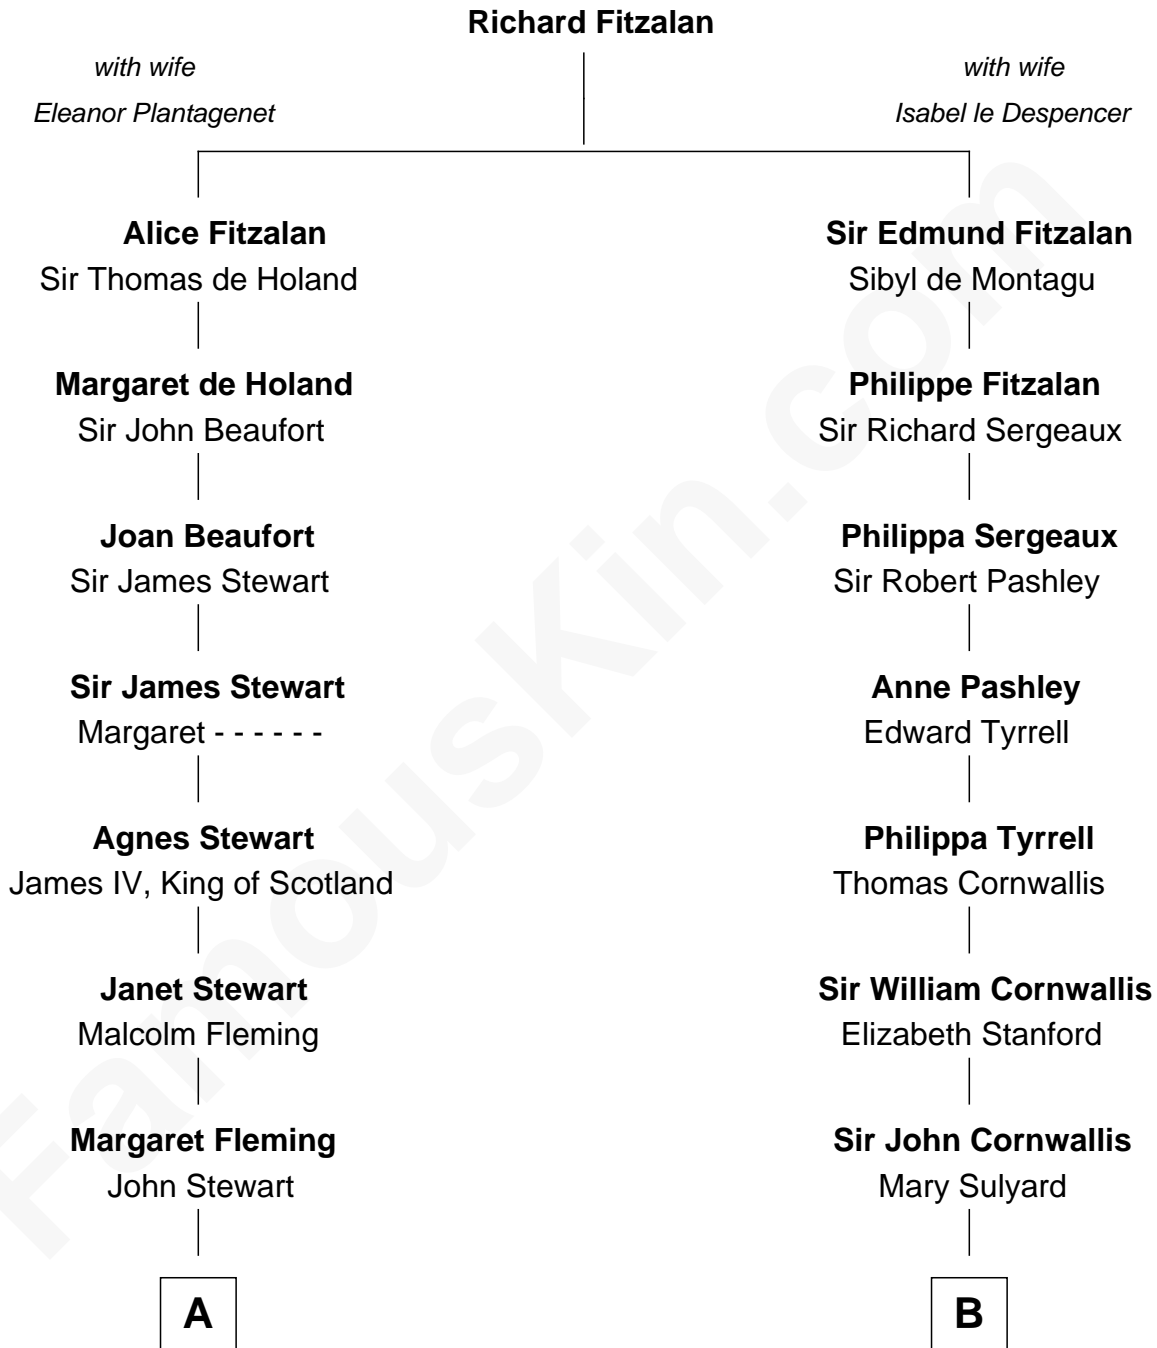

FamousKin.com

Relationship Chart of

Hugh Grant

Movie Actor

17th cousin 3 times removed of

General James Longstreet
Confederate Army - U.S. Civil War

C

—
Felton George Randolph

Emily Margaret Nepean

—
Margaret Isobel Randolph

John Cassilis MacLean

—
Fynvola Susan MacLean

James Murray Grant

—
Hugh Grant

Movie Actor

FamousKin.com