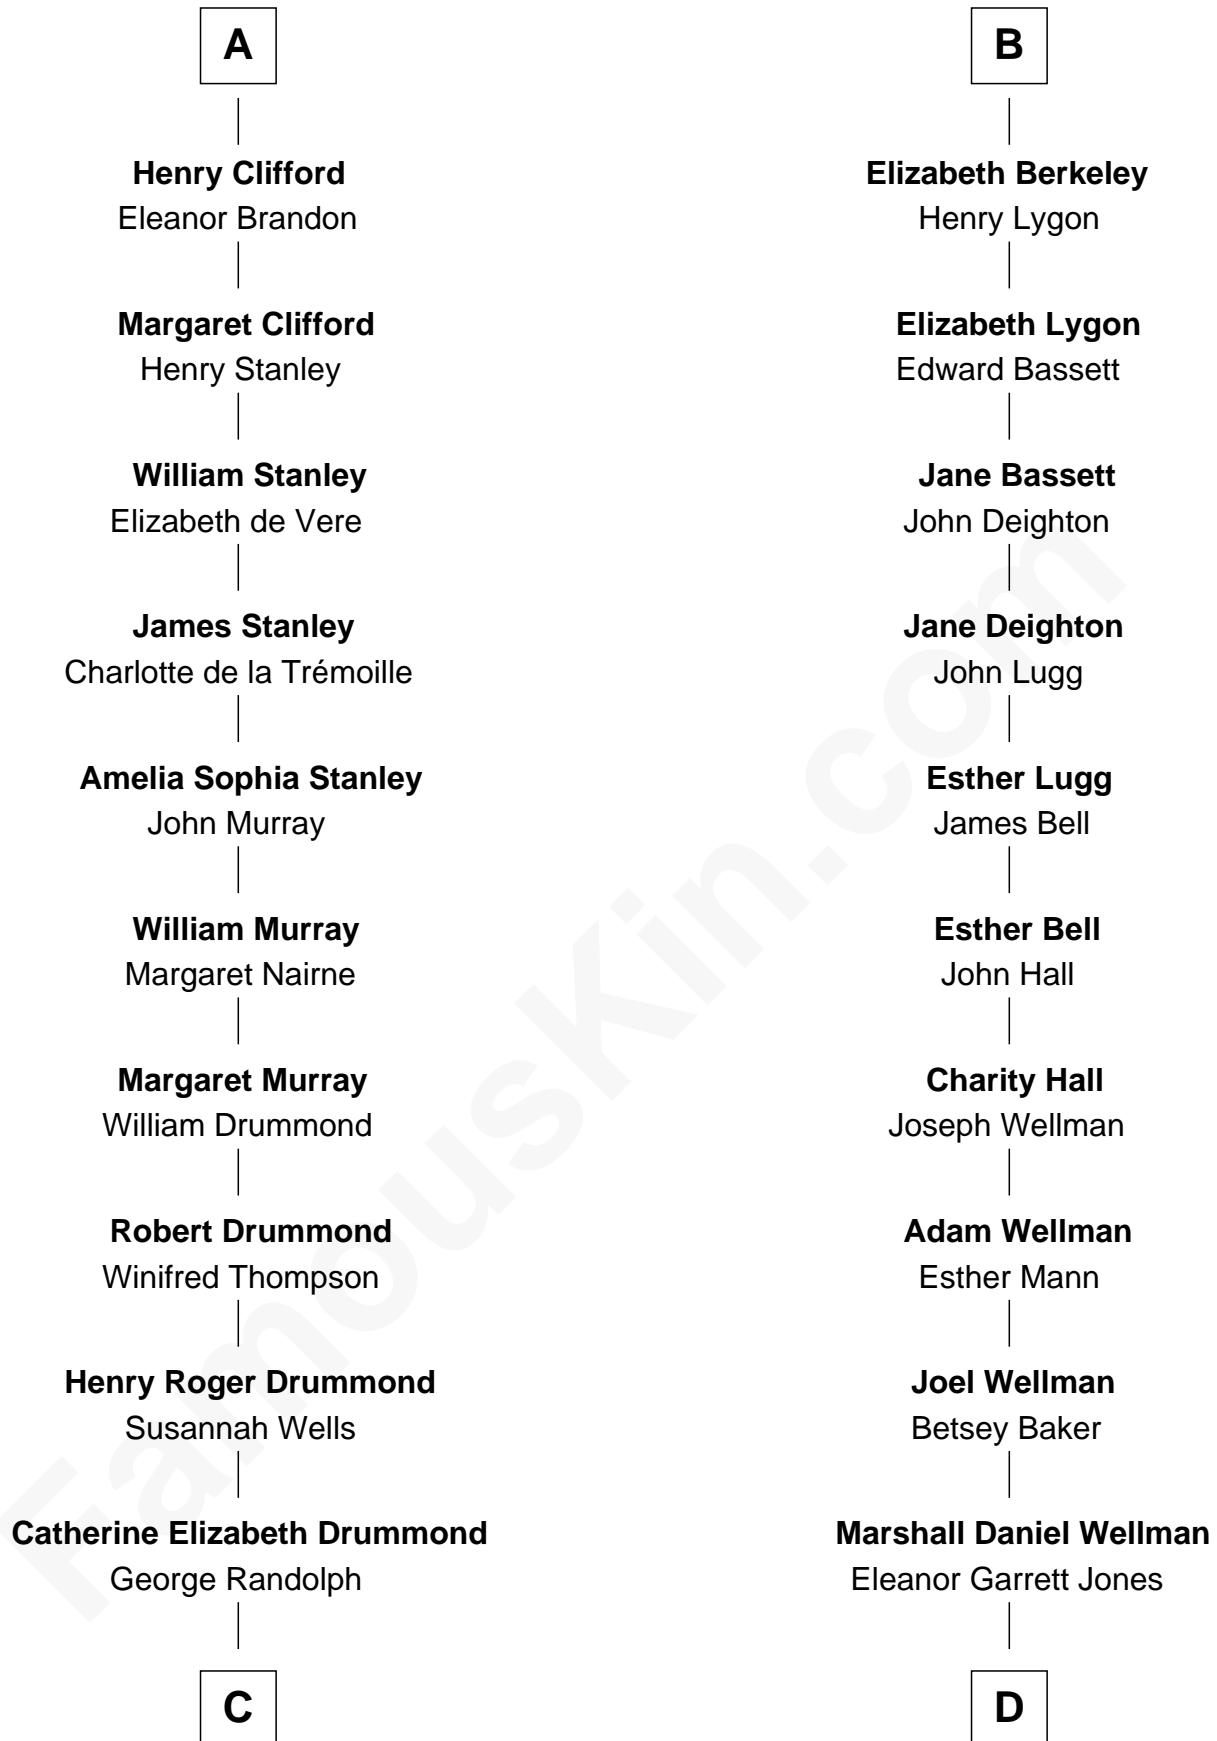

# FamousKin.com Relationship Chart of

**Hugh Grant**  
Movie Actor

18th cousin 3 times removed of

**Jack London**

Author of "The Call of the Wild"

**Sir Maurice de Berkeley**  
Eve la Zouche

**Thomas de Berkeley**  
Katherine de Clyvedon

**Sir John Berkeley**  
Elizabeth Betteshorne

**Eleanor Berkeley**  
Sir Richard Poynings

**Eleanor Poynings**  
Sir Henry Percy

**Henry Percy**  
Maud Herbert

**Henry Algernon Percy**  
Catherine Spencer

**Margaret Percy**  
Henry Clifford

**A**

**Maurice de Berkeley**  
Margaret - - - - -

**Thomas Berkeley**  
Catherine Botetourte

**Maurice Berkeley**  
Johanna Denham

**Maurice Berkeley**  
Ellen Montfort

**Sir William Berkeley**  
Anne Stafford

**Richard Berkeley**  
Elizabeth Conningsby

**Sir John Berkeley**  
Isabel Dennis

**B**

**C**

**Cyril Randolph**  
Frances Selina Hervey

**Felton George Randolph**  
Emily Margaret Nepean