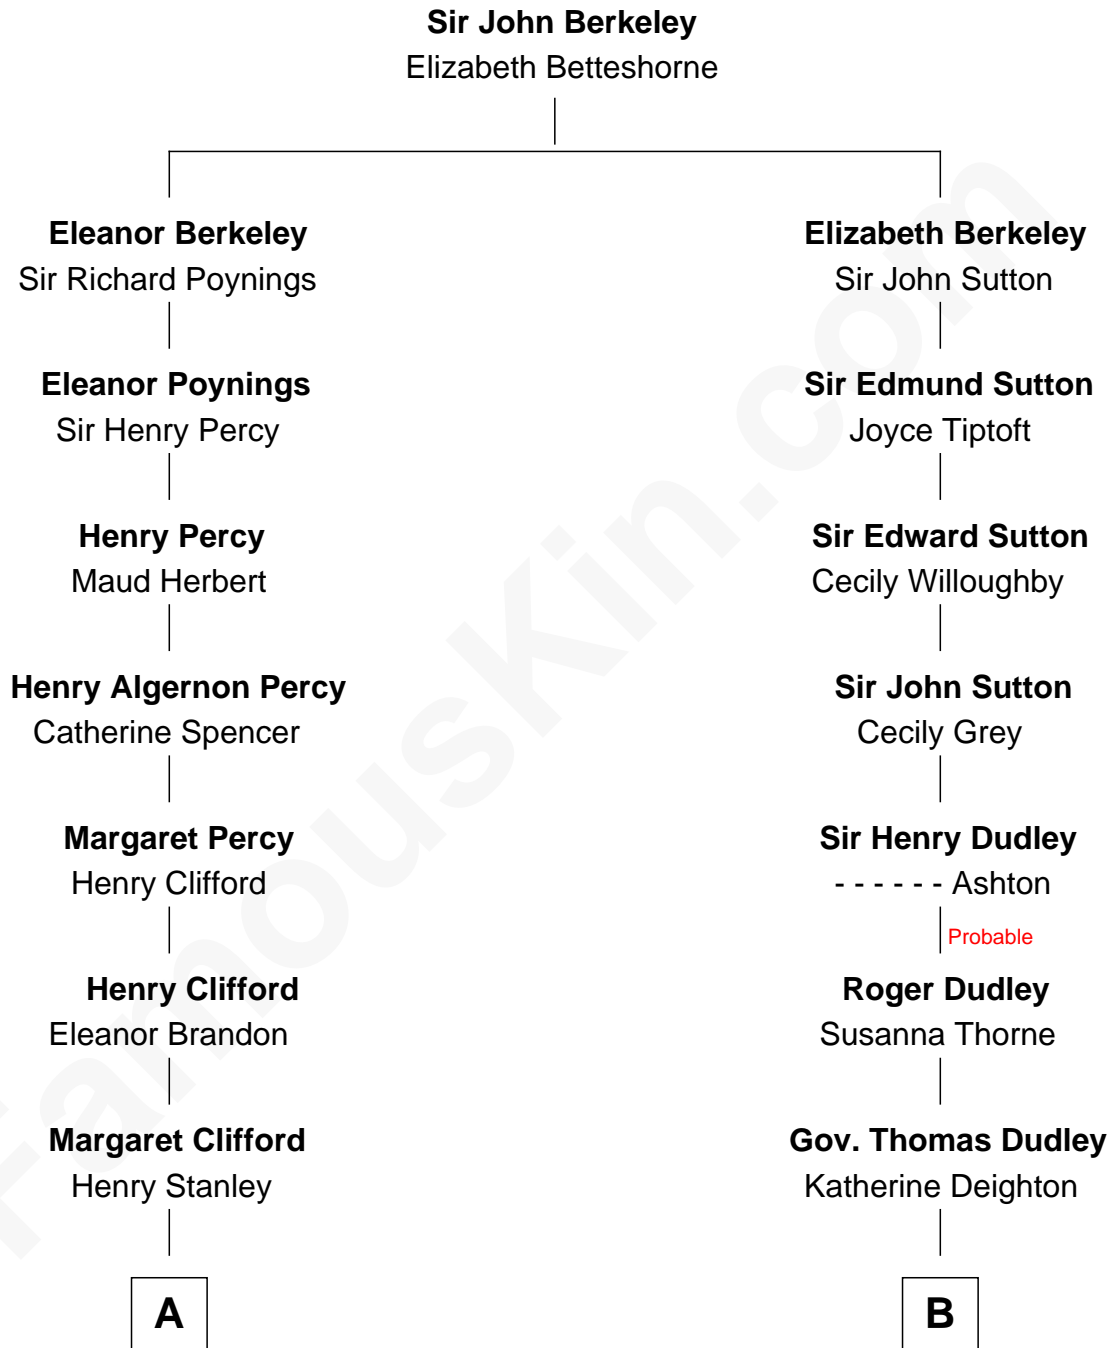

FamousKin.com Relationship Chart of

Hugh Grant

Movie Actor

15th cousin 4 times removed of

John Kerry

68th U.S. Secretary of State

C

—
Margaret Isobel Randolph

John Cassilis MacLean

—
Fynvola Susan MacLean

James Murray Grant

—
Hugh Grant

Movie Actor

FamousKin.com