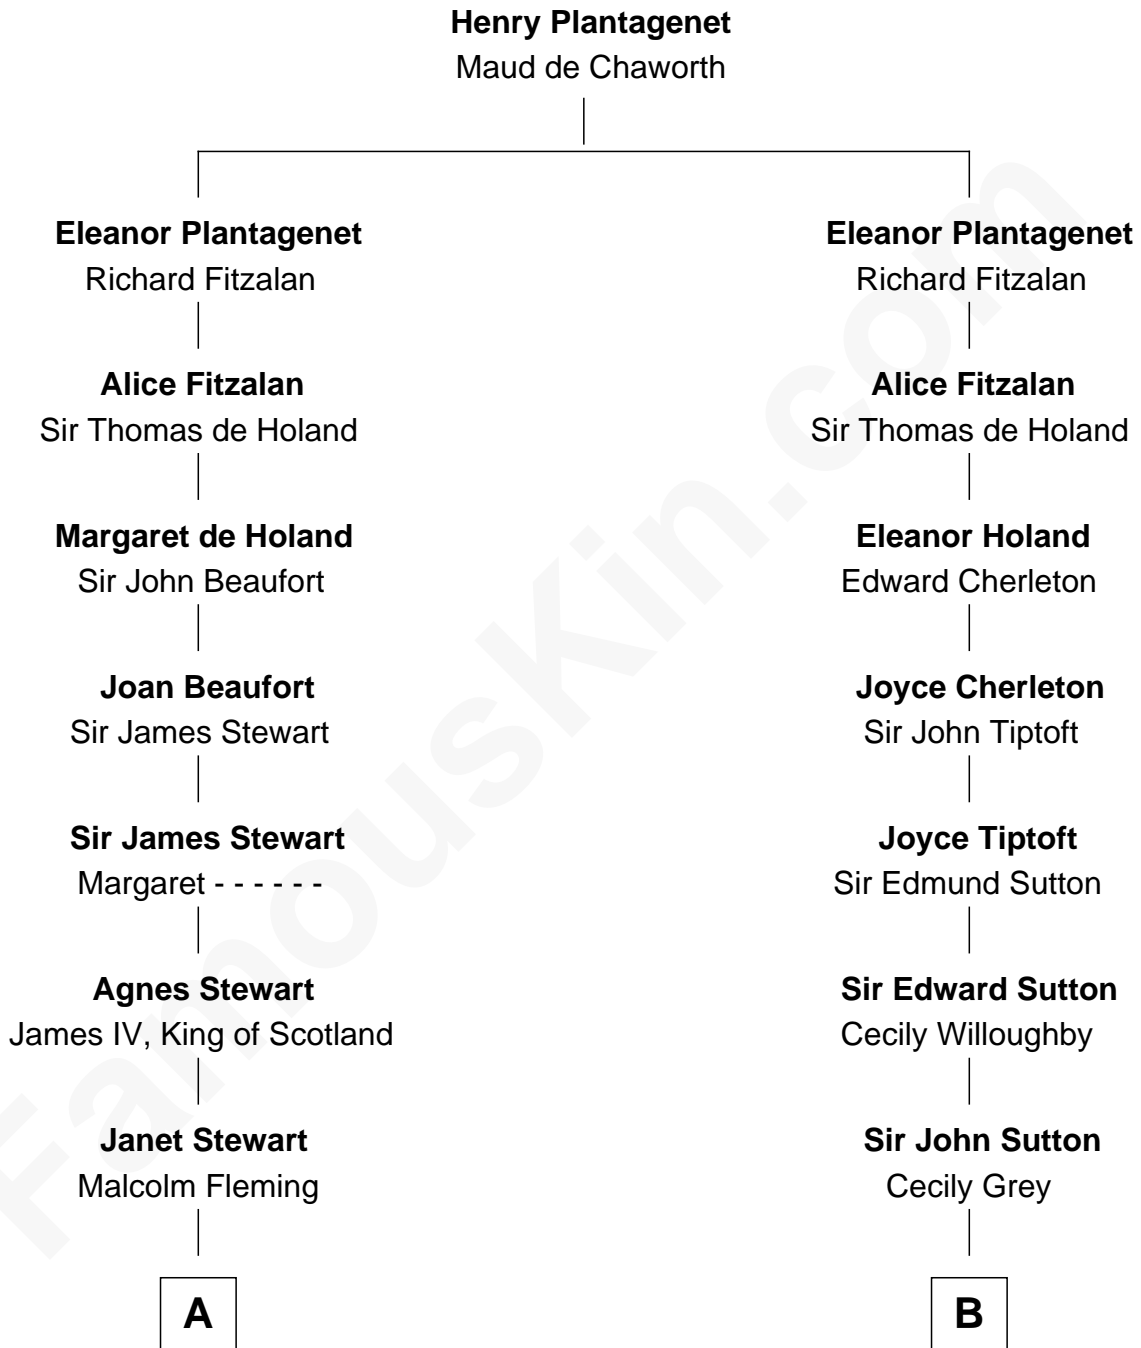

FamousKin.com Relationship Chart of

Hugh Grant
Movie Actor

18th cousin 3 times removed of

John Kerry

68th U.S. Secretary of State

C

Cyril Randolph
Frances Selina Hervey

Felton George Randolph
Emily Margaret Nepean

Margaret Isobel Randolph
John Cassilis MacLean

Fynvola Susan MacLean
James Murray Grant

Hugh Grant
Movie Actor

D

Rosemary Isabel Forbes
Richard John Kerry

John Kerry
68th U.S. Secretary of State

FamousKin.com