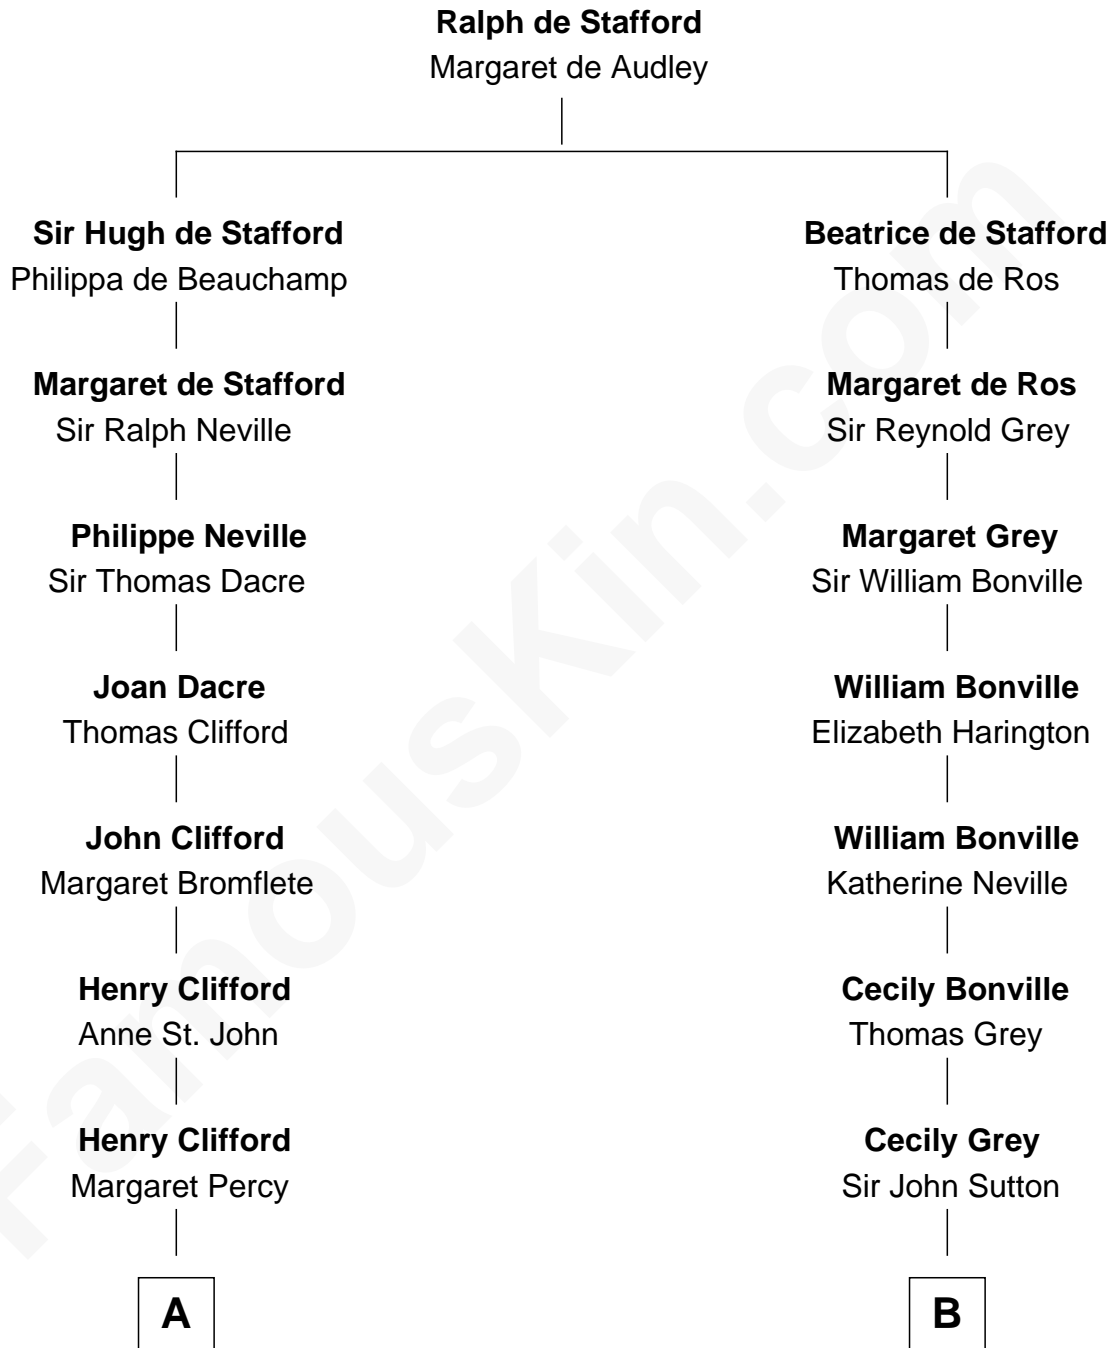

FamousKin.com Relationship Chart of

Hugh Grant
Movie Actor

18th cousin 3 times removed of

John Kerry
68th U.S. Secretary of State

C

Cyril Randolph
Frances Selina Hervey

Felton George Randolph
Emily Margaret Nepean

Margaret Isobel Randolph
John Cassilis MacLean

Fynvola Susan MacLean
James Murray Grant

Hugh Grant
Movie Actor

D

Rosemary Isabel Forbes
Richard John Kerry

John Kerry
68th U.S. Secretary of State

FamousKin.com