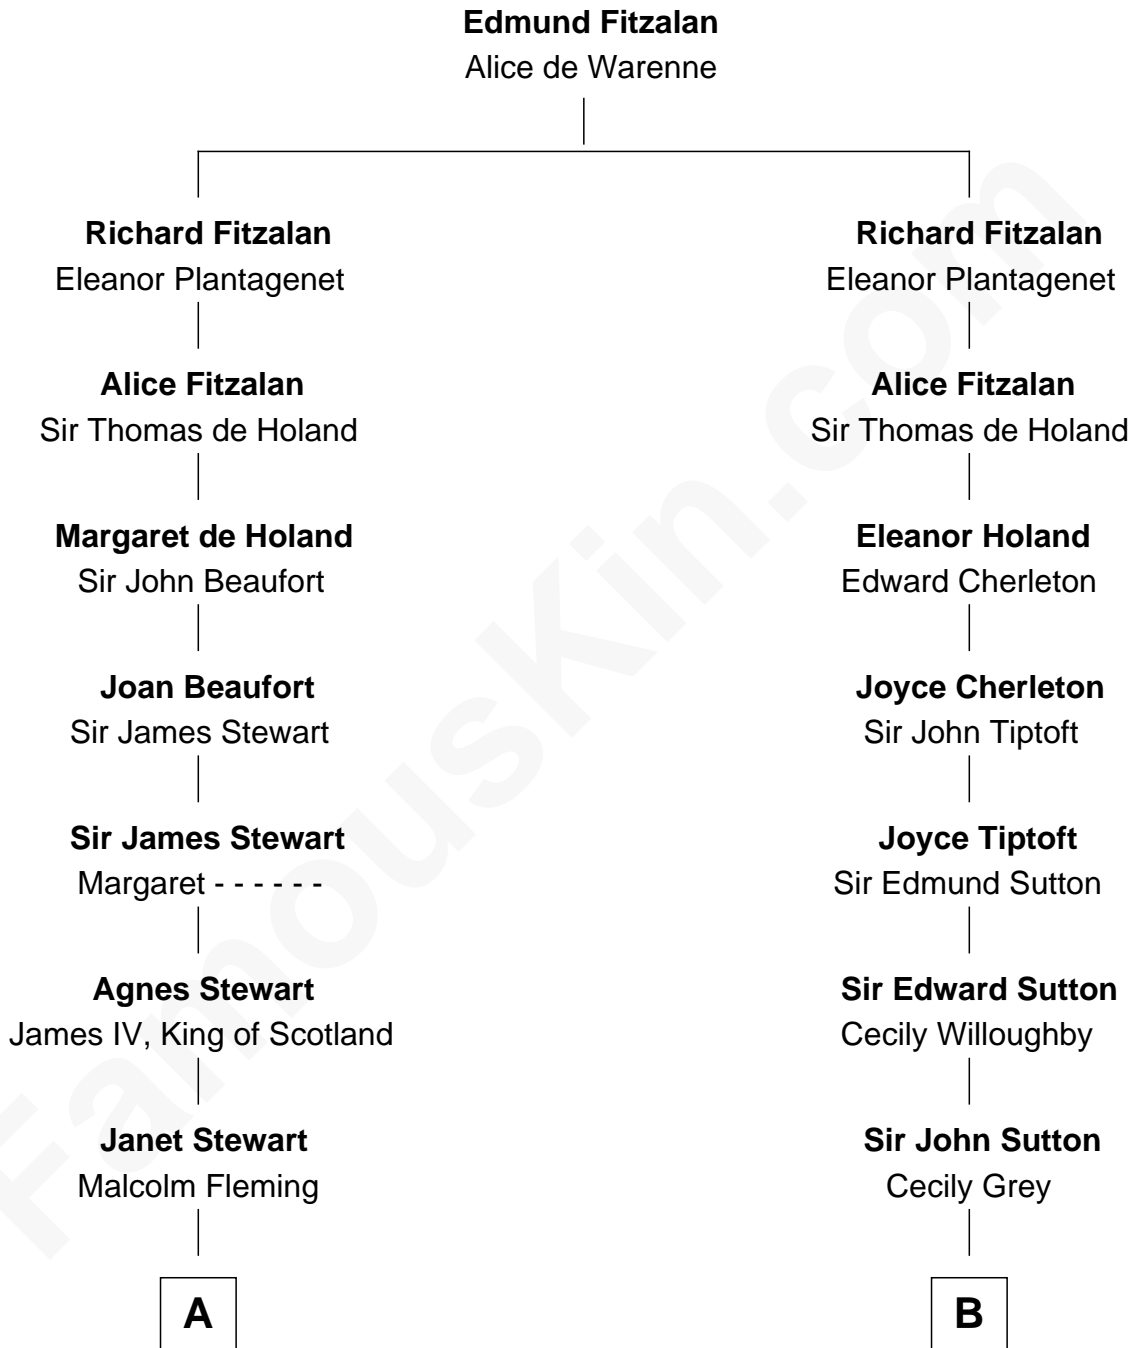

# FamousKin.com Relationship Chart of

**Hugh Grant**  
*Movie Actor*

18th cousin 3 times removed of

**John Kerry**

*68th U.S. Secretary of State*

**C**

**Cyril Randolph**  
Frances Selina Hervey

**Felton George Randolph**  
Emily Margaret Nepean

**Margaret Isobel Randolph**  
John Cassilis MacLean

**Fynvola Susan MacLean**  
James Murray Grant

**Hugh Grant**  
*Movie Actor*

**D**

**Rosemary Isabel Forbes**  
Richard John Kerry

**John Kerry**  
*68th U.S. Secretary of State*