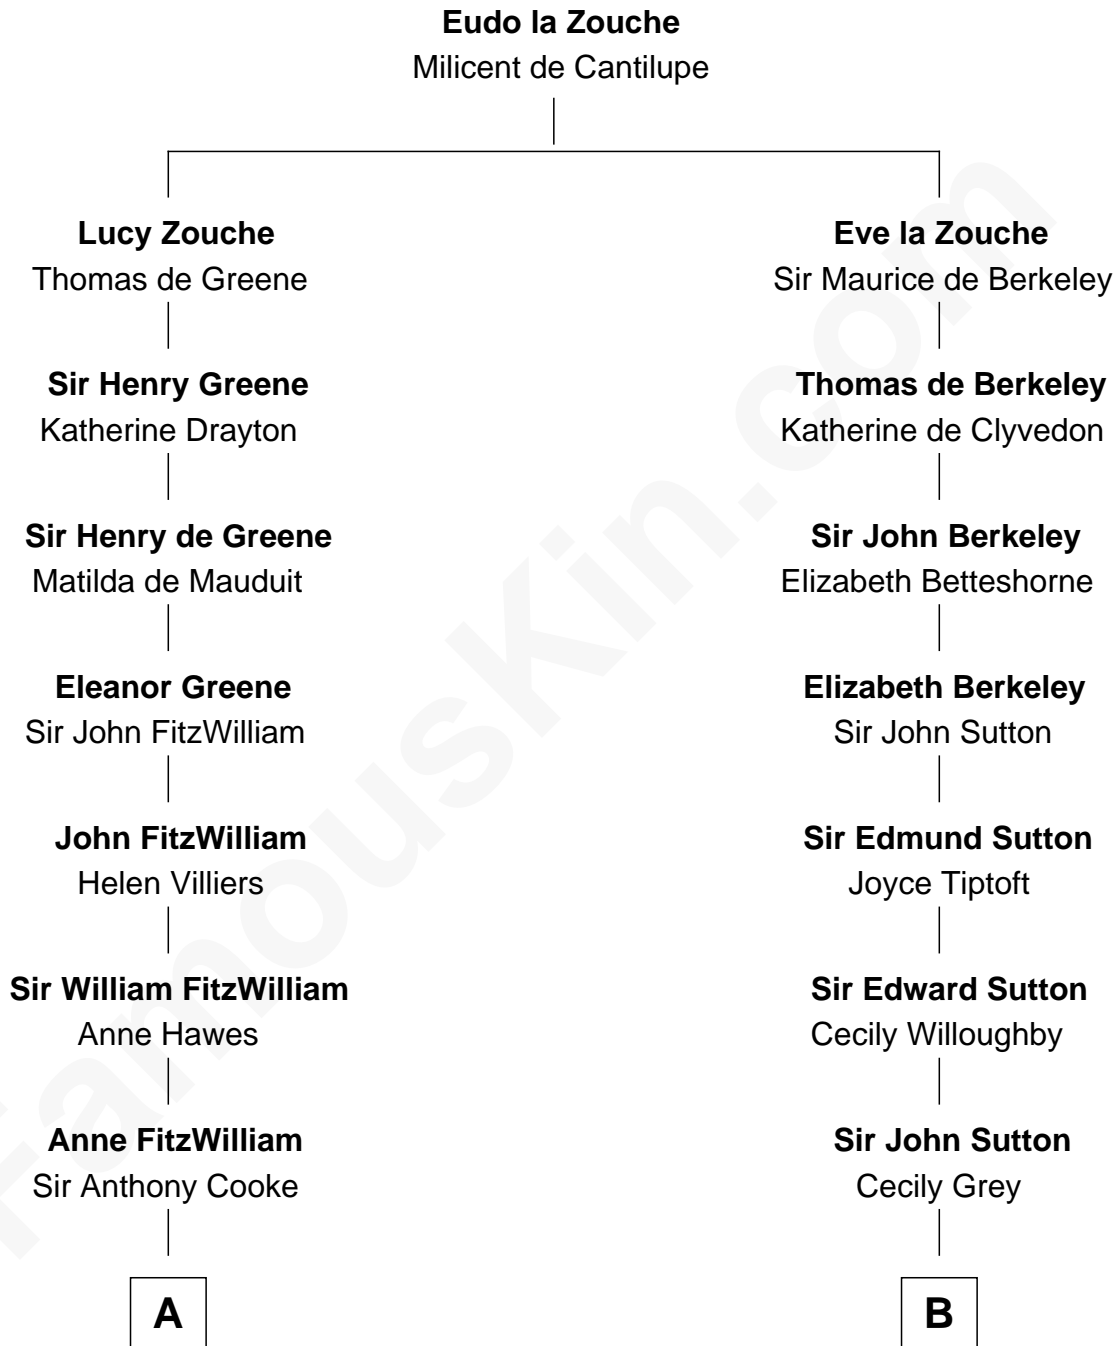

# FamousKin.com Relationship Chart of

**Hugh Grant**  
*Movie Actor*

18th cousin 3 times removed of

**John Kerry**  
*68th U.S. Secretary of State*

**C**

**Cyril Randolph**  
Frances Selina Hervey

**Felton George Randolph**  
Emily Margaret Nepean

**Margaret Isobel Randolph**  
John Cassilis MacLean

**Fynvola Susan MacLean**  
James Murray Grant

**Hugh Grant**  
*Movie Actor*

**D**

**Rosemary Isabel Forbes**  
Richard John Kerry

**John Kerry**  
*68th U.S. Secretary of State*