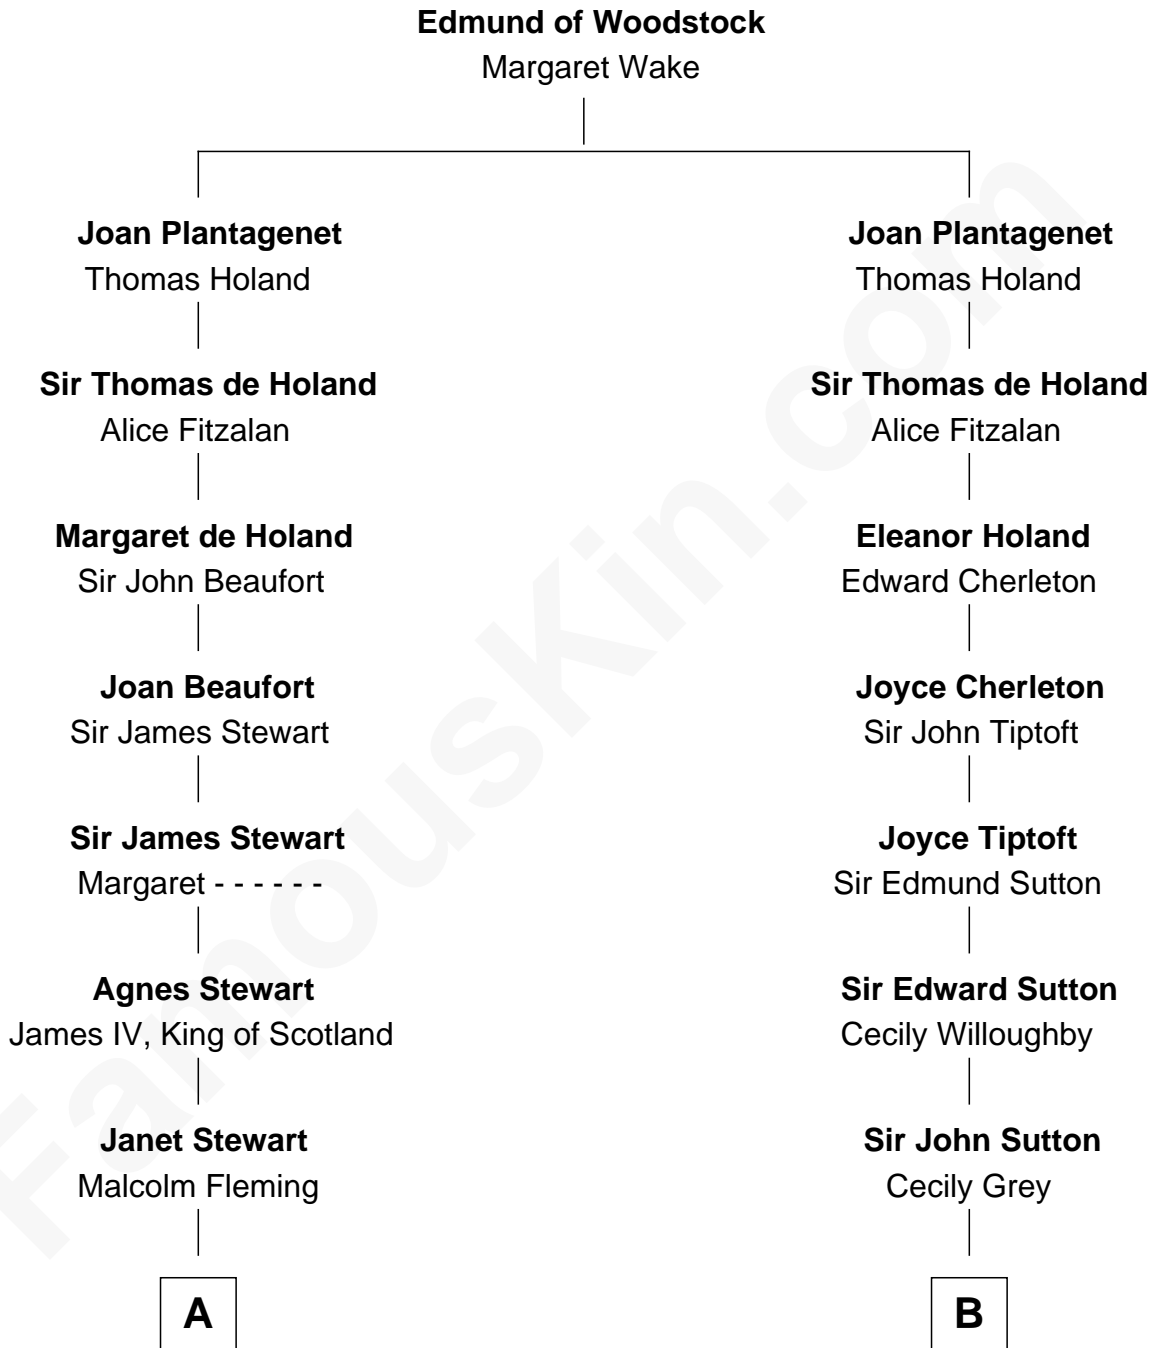

FamousKin.com Relationship Chart of

Hugh Grant
Movie Actor

18th cousin 3 times removed of

John Kerry

68th U.S. Secretary of State

C

Cyril Randolph
Frances Selina Hervey

Felton George Randolph
Emily Margaret Nepean

Margaret Isobel Randolph
John Cassilis MacLean

Fynvola Susan MacLean
James Murray Grant

Hugh Grant
Movie Actor

D

Rosemary Isabel Forbes
Richard John Kerry

John Kerry
68th U.S. Secretary of State

FamousKin.com