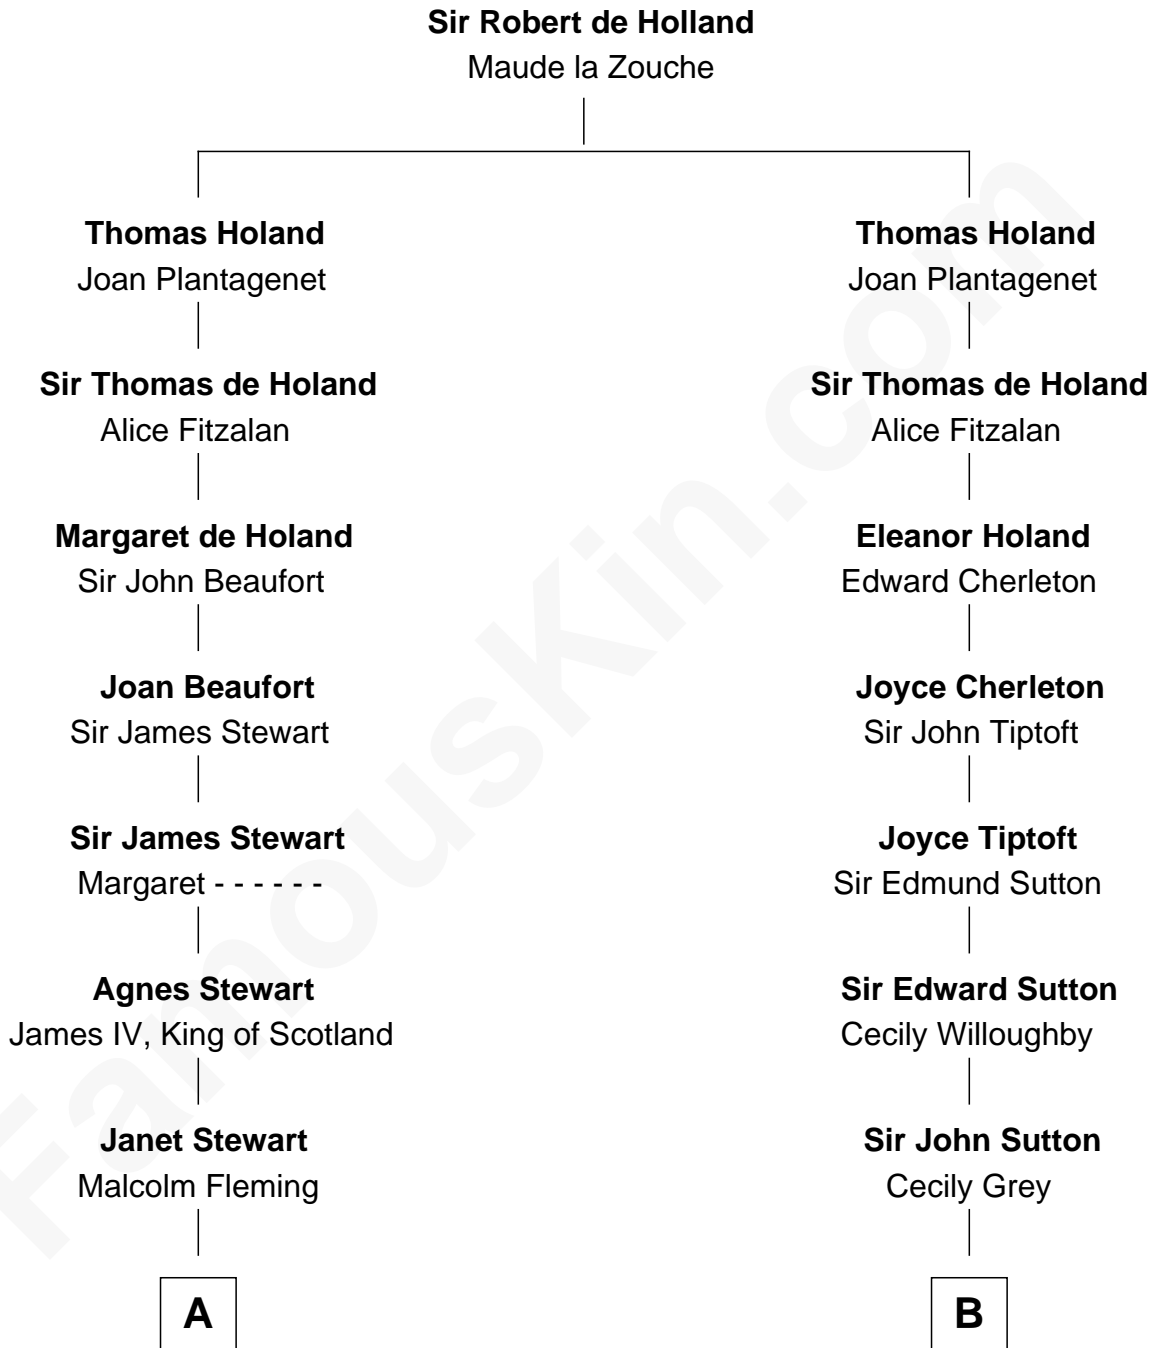

FamousKin.com Relationship Chart of

Hugh Grant
Movie Actor

18th cousin 3 times removed of

John Kerry
68th U.S. Secretary of State

C

Cyril Randolph
Frances Selina Hervey

Felton George Randolph
Emily Margaret Nepean

Margaret Isobel Randolph
John Cassilis MacLean

Fynvola Susan MacLean
James Murray Grant

Hugh Grant
Movie Actor

D

Rosemary Isabel Forbes
Richard John Kerry

John Kerry
68th U.S. Secretary of State

FamousKin.com