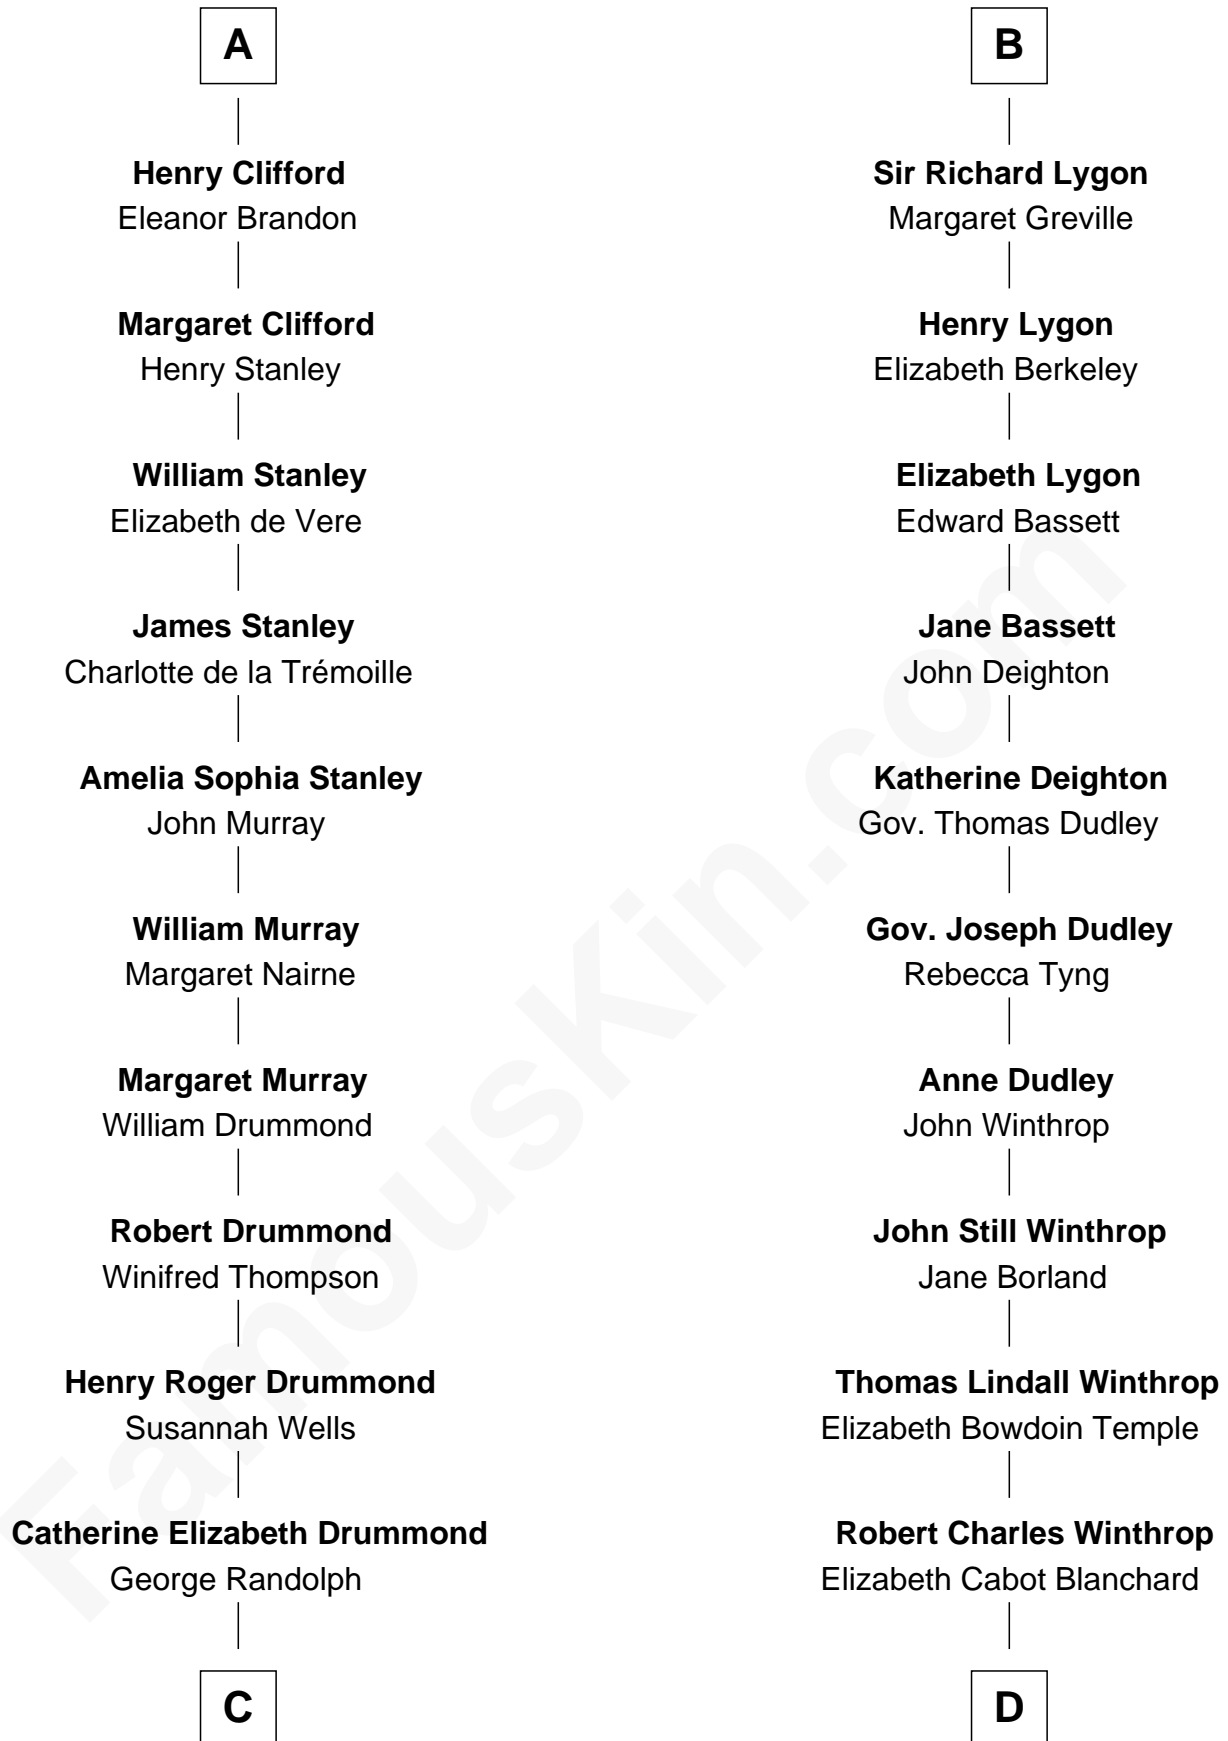

# FamousKin.com Relationship Chart of

**Hugh Grant**  
*Movie Actor*

20th cousin 1 time removed of

**John Kerry**

*68th U.S. Secretary of State*

**C**

**Cyril Randolph**  
Frances Selina Hervey

**Felton George Randolph**  
Emily Margaret Nepean

**Margaret Isobel Randolph**  
John Cassilis MacLean

**Fynvola Susan MacLean**  
James Murray Grant

**Hugh Grant**  
*Movie Actor*

**D**

**Robert Charles Winthrop**  
Elizabeth Mason

**Margaret Tyndal Winthrop**  
James Grant Forbes

**Rosemary Isabel Forbes**  
Richard John Kerry

**John Kerry**  
*68th U.S. Secretary of State*

FamousKin.com