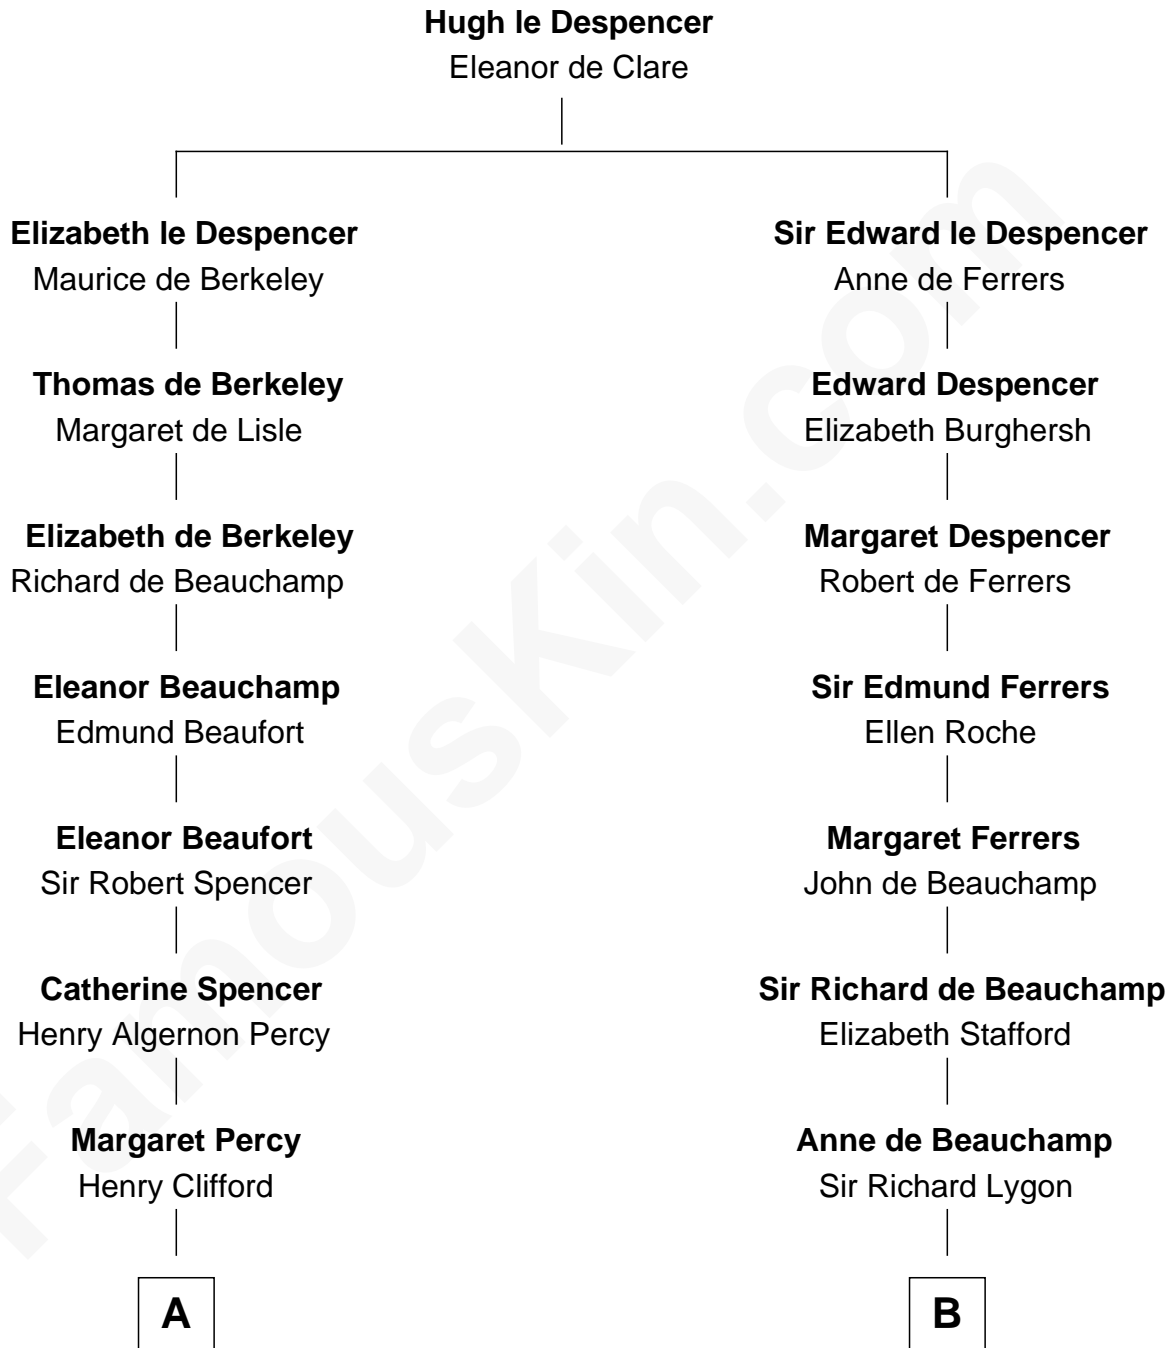

# FamousKin.com Relationship Chart of

**Hugh Grant**  
*Movie Actor*

20th cousin 1 time removed of

**John Kerry**

*68th U.S. Secretary of State*

**C**

**Cyril Randolph**  
Frances Selina Hervey

**Felton George Randolph**  
Emily Margaret Nepean

**Margaret Isobel Randolph**  
John Cassilis MacLean

**Fynvola Susan MacLean**  
James Murray Grant

**Hugh Grant**  
*Movie Actor*

**D**

**Robert Charles Winthrop**  
Elizabeth Mason

**Margaret Tyndal Winthrop**  
James Grant Forbes

**Rosemary Isabel Forbes**  
Richard John Kerry

**John Kerry**  
*68th U.S. Secretary of State*

FamousKin.com