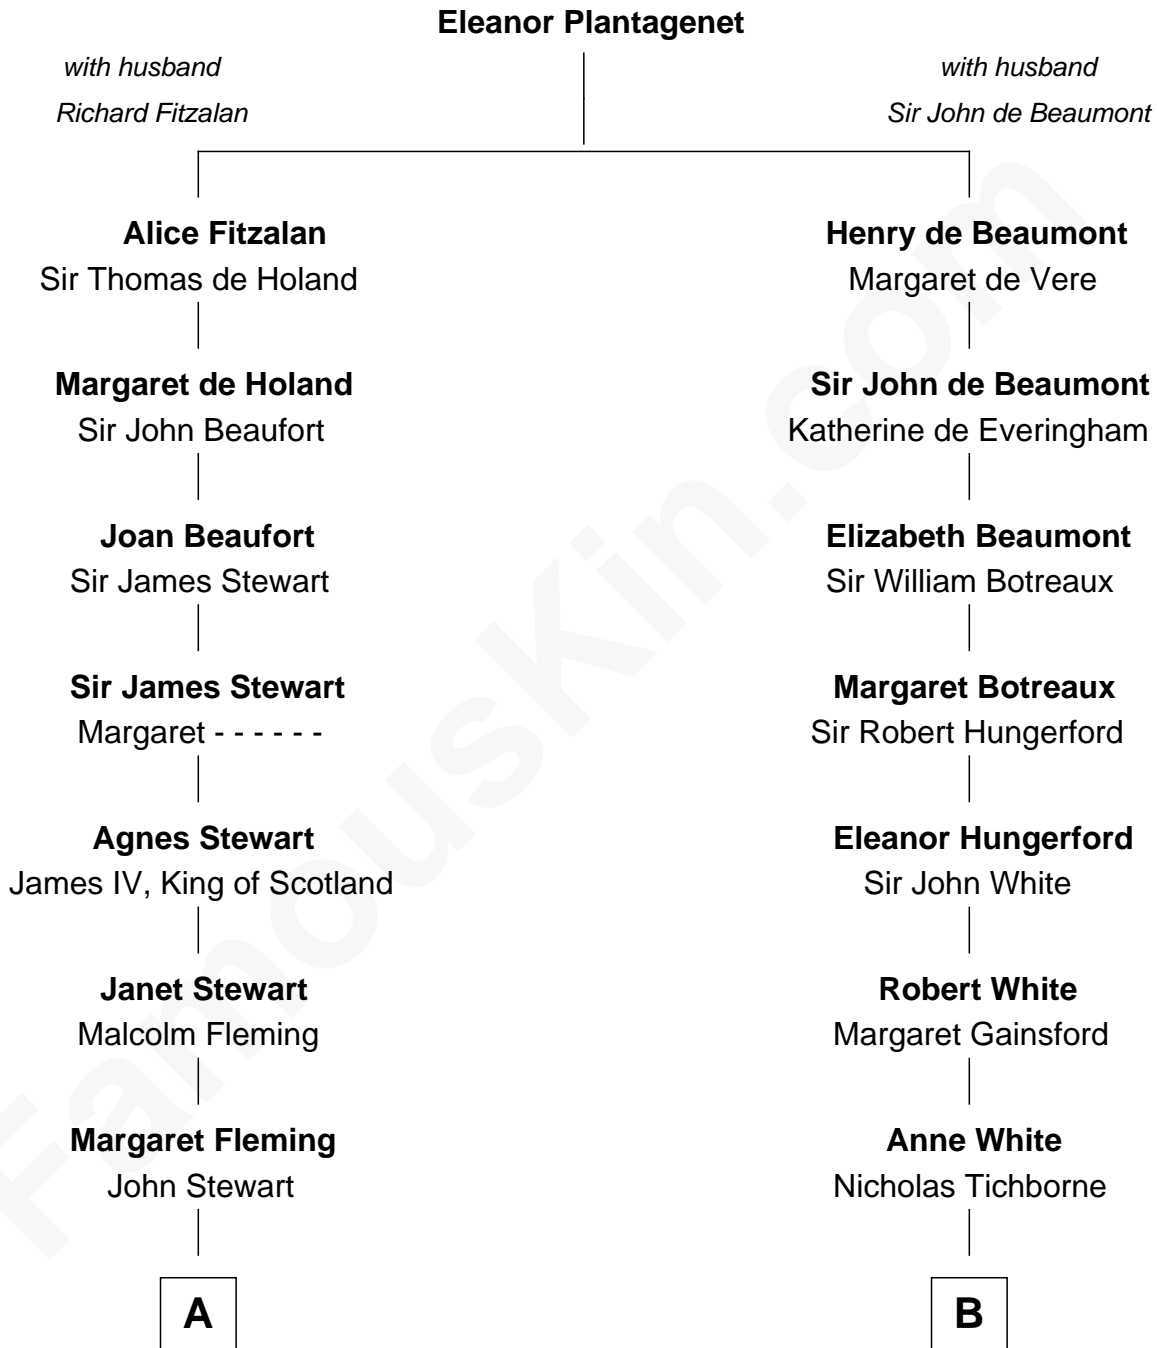

FamousKin.com Relationship Chart of

Hugh Grant

Movie Actor

19th cousin 1 time removed of

Grace Slick

Singer, Songwriter - Jefferson Airplane

C

Felton George Randolph

Grace Josephine Dow

Arthur Wilford Wing

Ivan Wilford Wing

Virginia Barnett

Grace Slick

Singer, Songwriter - Jefferson Airplane

FamousKin.com