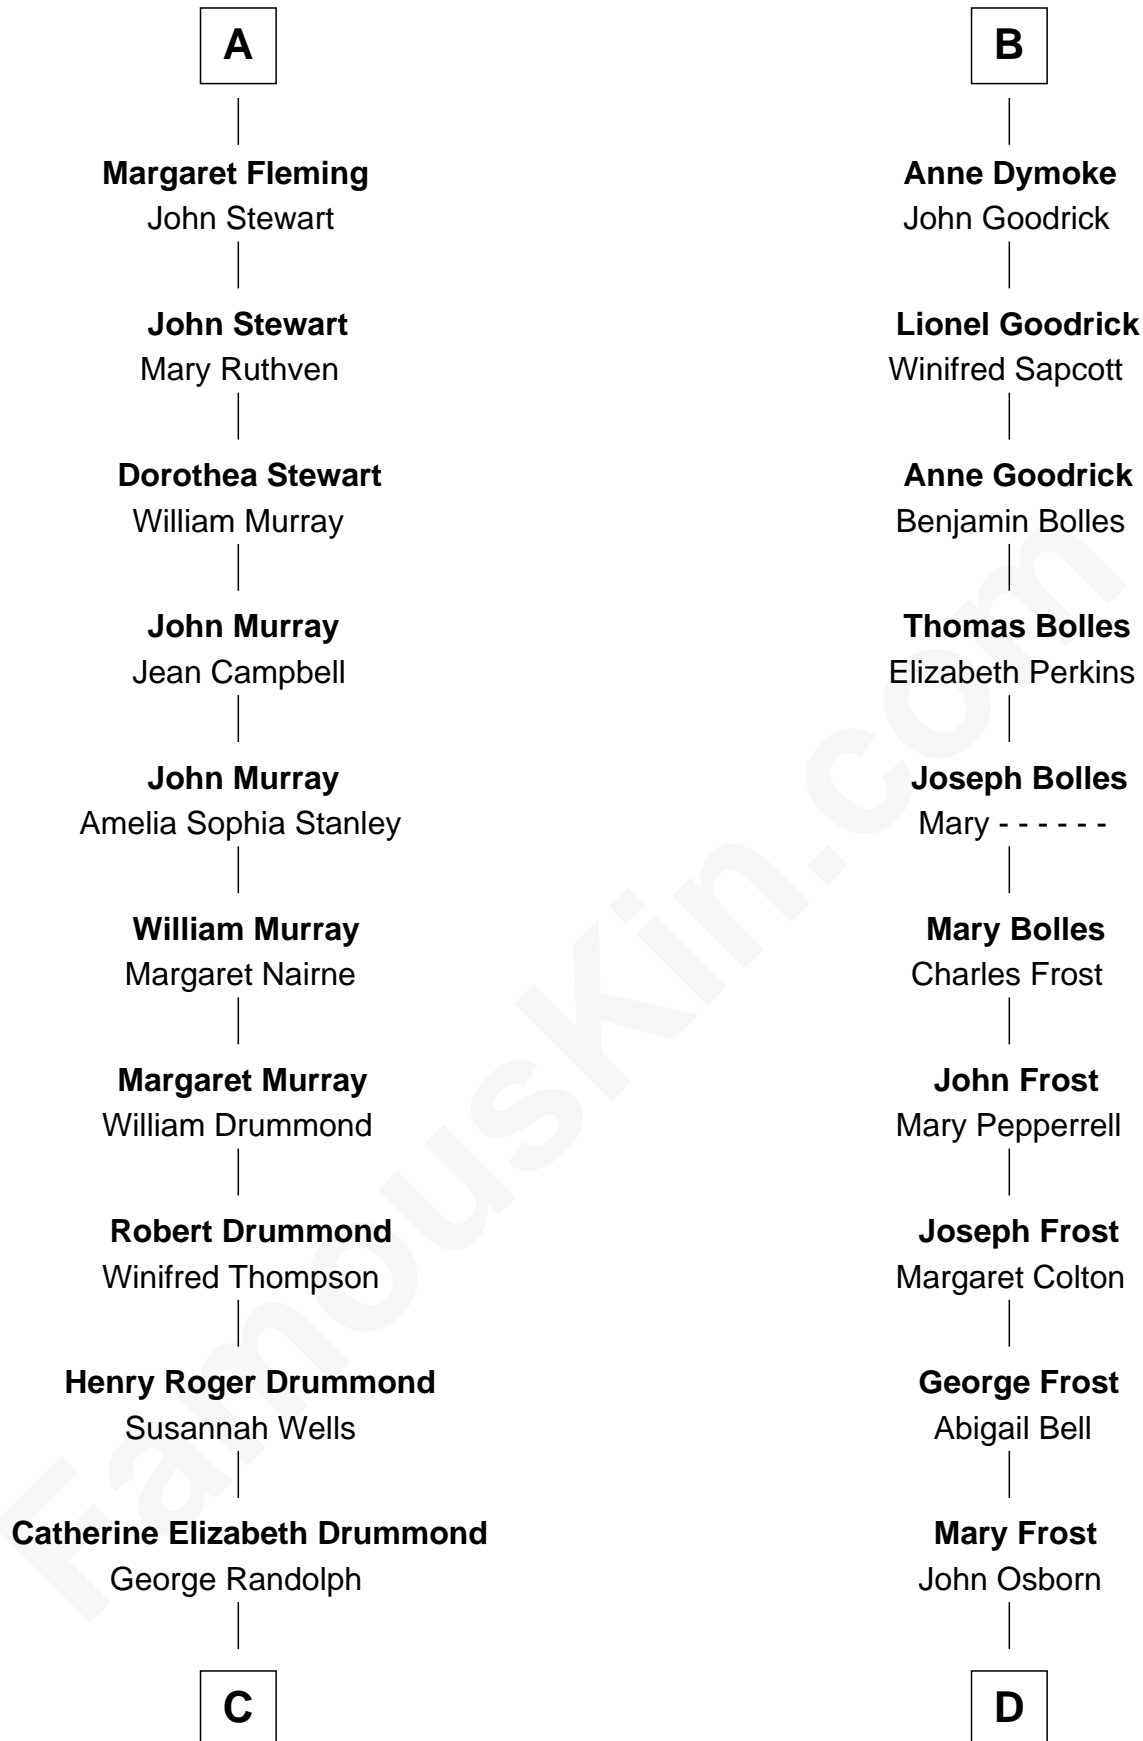

# FamousKin.com Relationship Chart of

**Hugh Grant**

*Movie Actor*

21st cousin of

**Lucille Ball**

*TV Actress - "I Love Lucy"*

**C**

**Cyril Randolph**  
Frances Selina Hervey

**Felton George Randolph**  
Emily Margaret Nepean

**Margaret Isobel Randolph**  
John Cassilis MacLean

**Fynvola Susan MacLean**  
James Murray Grant

**Hugh Grant**  
*Movie Actor*

**D**

**Sally Bennet Osborn**  
Newman Durrell

**George Osborn Durrell**  
Anne Jane Jewell

**Nellie Rebecca Durrell**  
Jasper Clinton Ball

**Henry Durrell Ball**  
Desiree Evelyn Hunt

**Lucille Ball**  
*TV Actress - "I Love Lucy"*

FamousKin.com