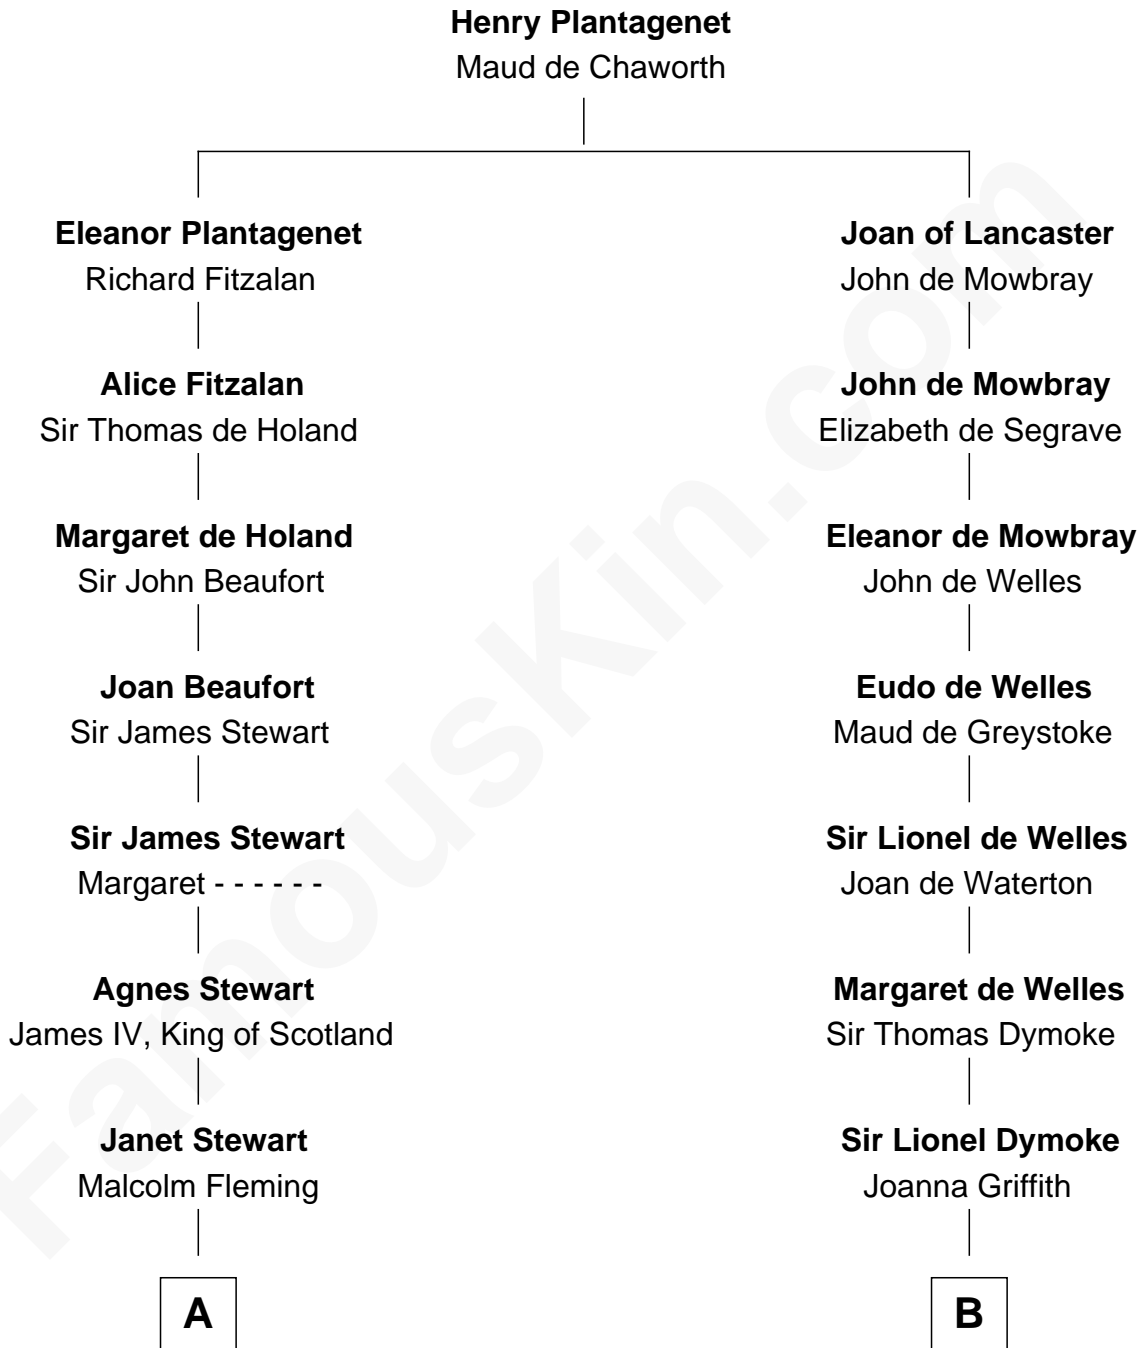

# FamousKin.com Relationship Chart of

**Hugh Grant**

*Movie Actor*

21st cousin of

**Lucille Ball**

*TV Actress - "I Love Lucy"*

**C**

**Cyril Randolph**  
Frances Selina Hervey

**Felton George Randolph**  
Emily Margaret Nepean

**Margaret Isobel Randolph**  
John Cassilis MacLean

**Fynvola Susan MacLean**  
James Murray Grant

**Hugh Grant**  
*Movie Actor*

**D**

**Sally Bennet Osborn**  
Newman Durrell

**George Osborn Durrell**  
Anne Jane Jewell

**Nellie Rebecca Durrell**  
Jasper Clinton Ball

**Henry Durrell Ball**  
Desiree Evelyn Hunt

**Lucille Ball**  
*TV Actress - "I Love Lucy"*

FamousKin.com