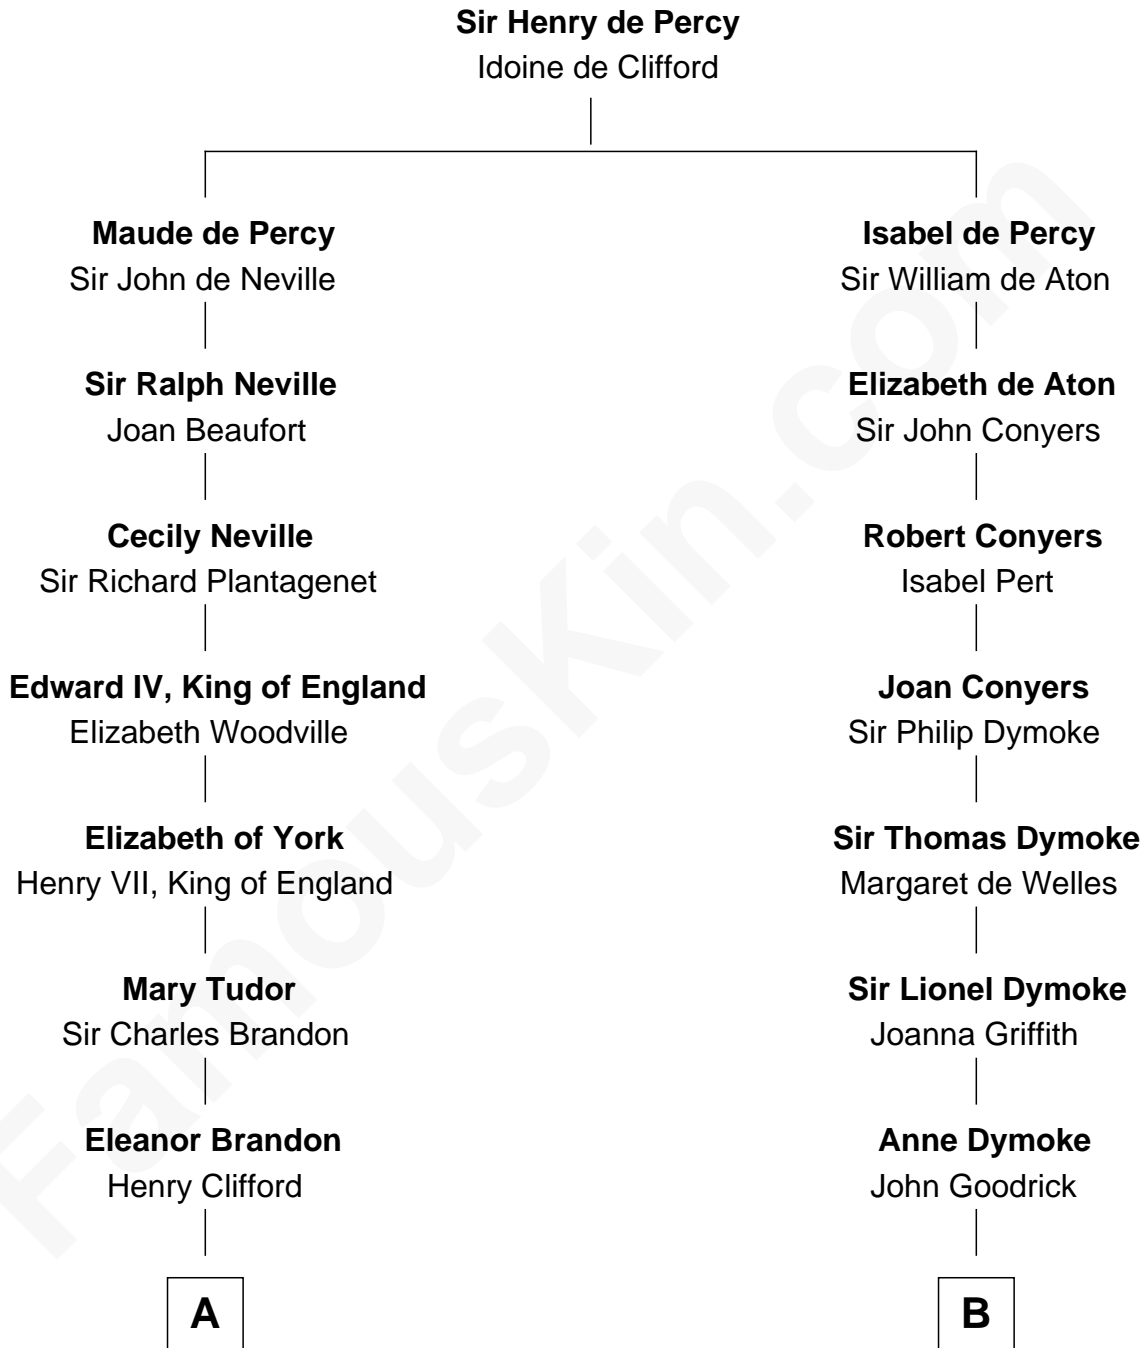

FamousKin.com Relationship Chart of

Hugh Grant

Movie Actor

20th cousin of

Lucille Ball

TV Actress - "I Love Lucy"

C

Felton George Randolph