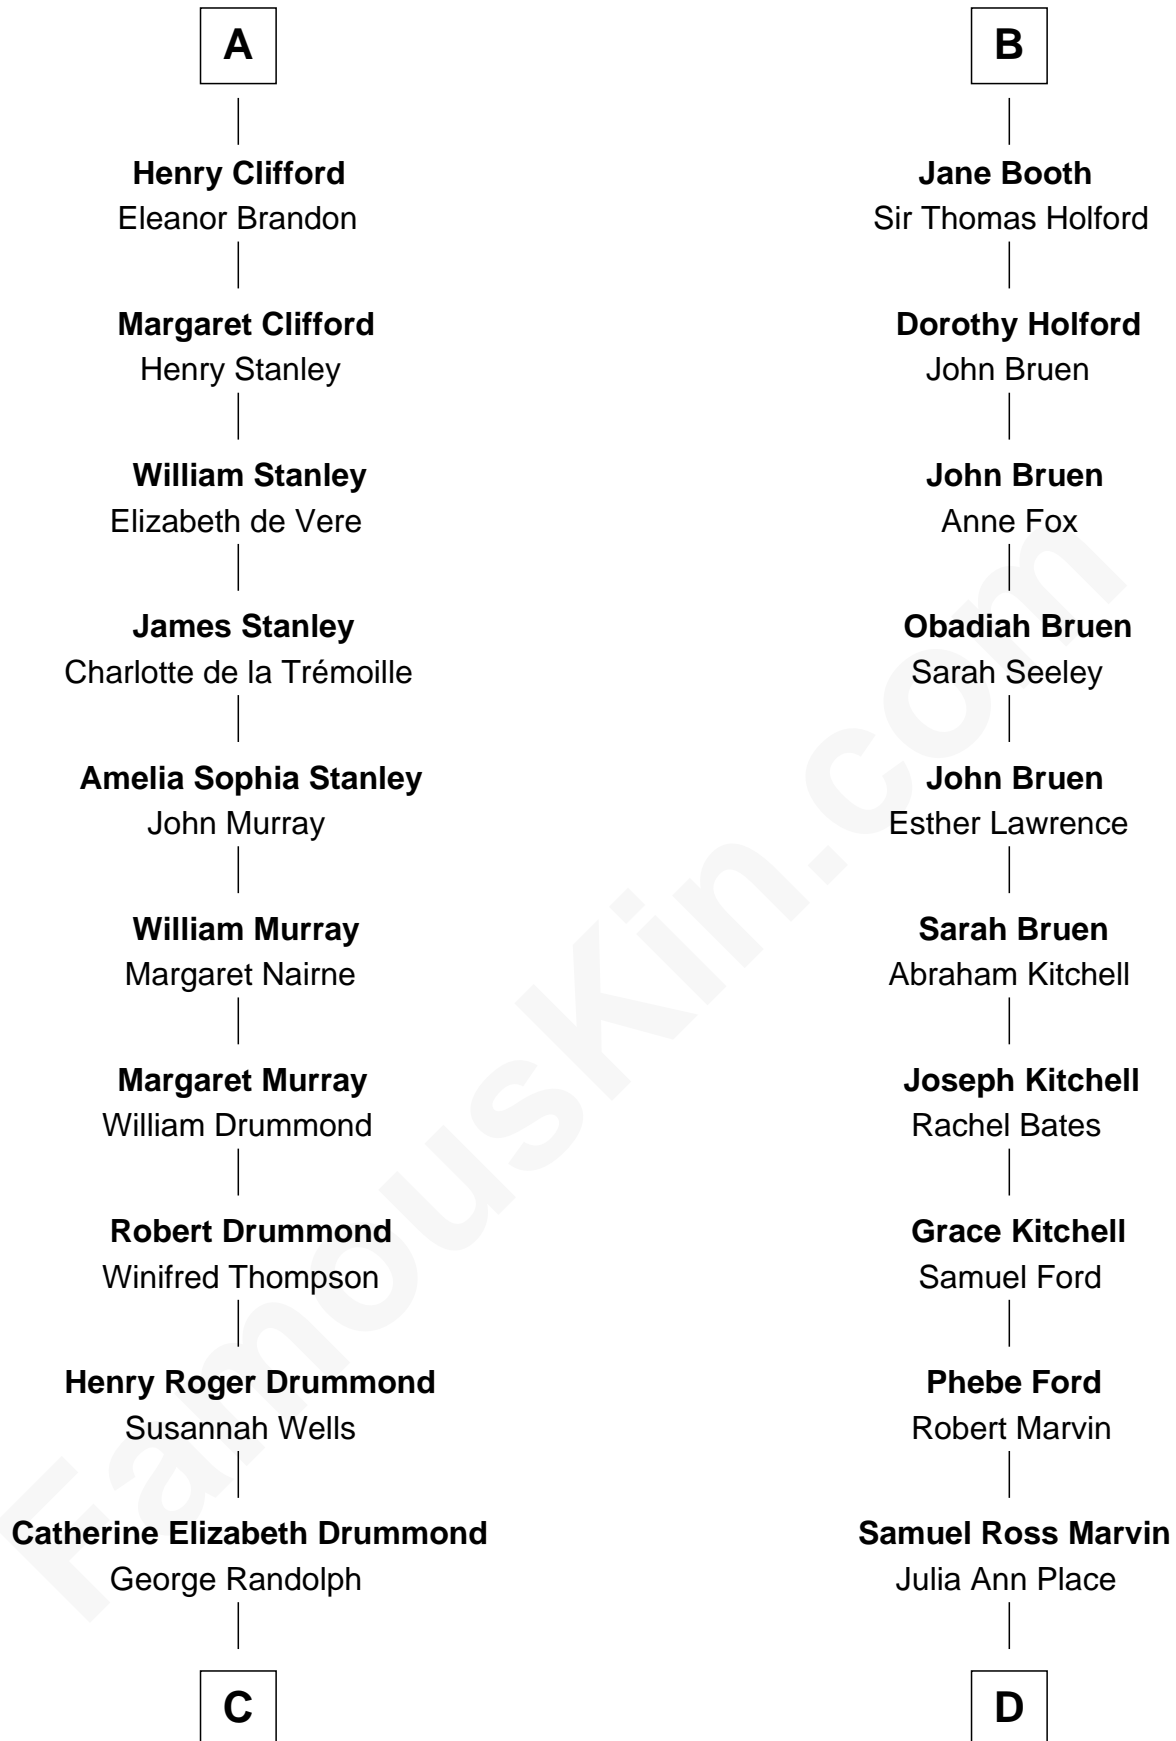

**Philippe Neville**  
Sir Thomas Dacre

**Maud de Swinnerton**  
Sir John Savage

**Joan Dacre**  
Thomas Clifford

**Margaret Savage**  
Sir John Dutton

**John Clifford**  
Margaret Bromflete

**Maude Dutton**  
Sir William Booth

**Henry Clifford**  
Anne St. John

**Sir George Booth**  
Katherine Montfort

**Henry Clifford**  
Margaret Percy

**Sir William Booth**  
Ellen Montgomery

**A**

**B**

**C**

**Cyril Randolph**  
Frances Selina Hervey

**Felton George Randolph**  
Emily Margaret Nepean

**Margaret Isobel Randolph**  
John Cassilis MacLean

**Fynvola Susan MacLean**  
James Murray Grant

**Hugh Grant**  
*Movie Actor*

**D**

**Jerome Place Marvin**  
Martha Ann Stokes