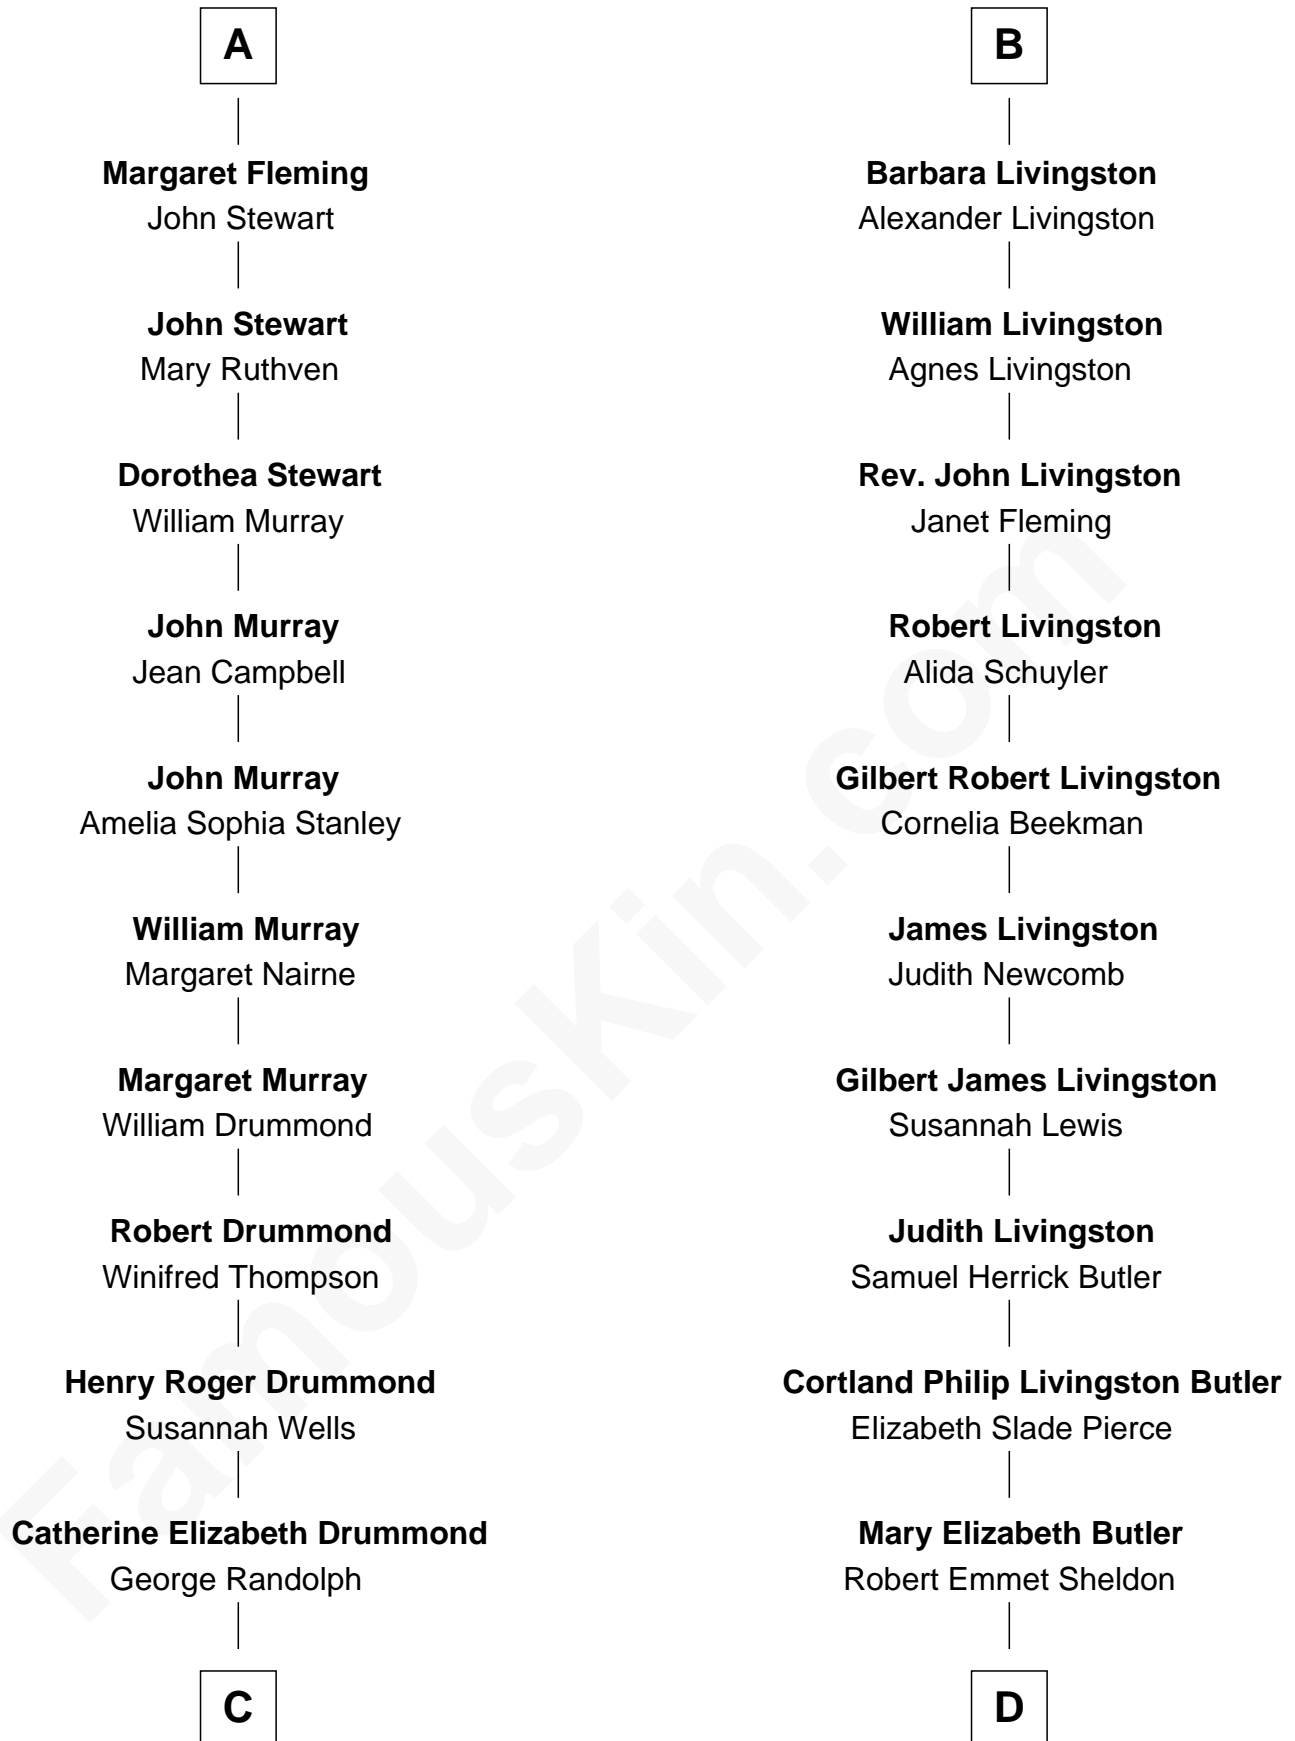

# FamousKin.com Relationship Chart of

**Hugh Grant**

*Movie Actor*

20th cousin 1 time removed of

**Jeb Bush**

*43rd Governor of Florida*

**Walter Stewart**

Marjorie Bruce

William Livingston

**William Livingston**

Janet Bruce

**Alexander Livingston**

Barbara Forrester

**B**

**C**

**Cyril Randolph**  
Frances Selina Hervey

**Felton George Randolph**  
Emily Margaret Nepean

**Margaret Isobel Randolph**  
John Cassilis MacLean

**Fynvola Susan MacLean**  
James Murray Grant

**Hugh Grant**  
*Movie Actor*

**D**

**Flora Sheldon**  
Samuel Prescott Bush