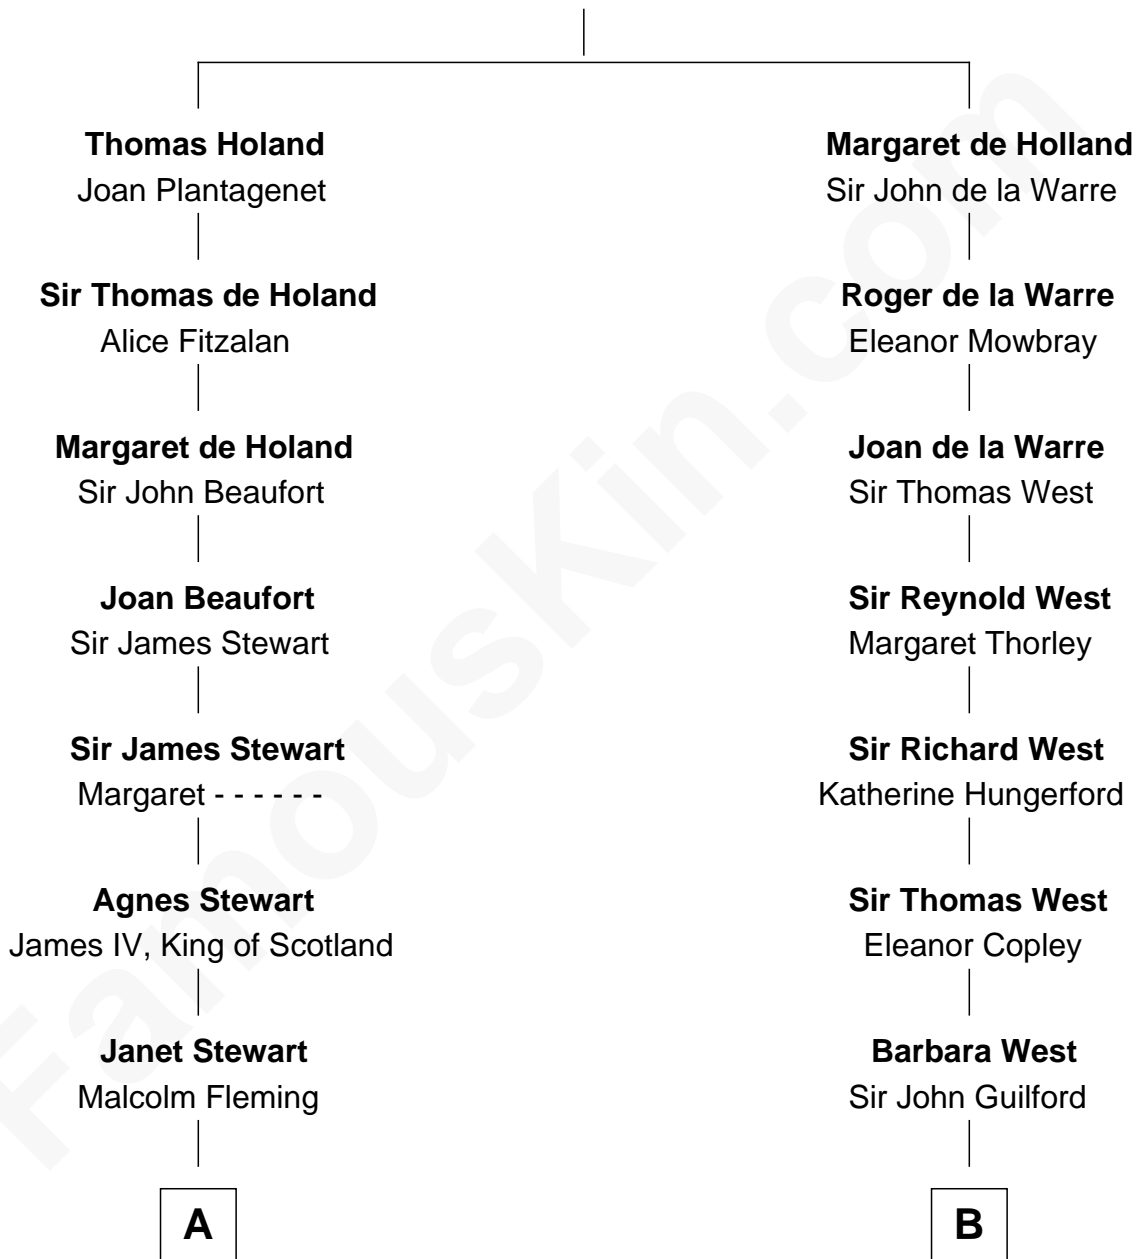

# FamousKin.com Relationship Chart of

**Hugh Grant**

*Movie Actor*

21st cousin of

**Jeb Bush**

*43rd Governor of Florida*

**Sir Robert de Holland**

Maude la Zouche

**C**

**Cyril Randolph**  
Frances Selina Hervey

**Felton George Randolph**  
Emily Margaret Nepean

**Margaret Isobel Randolph**  
John Cassilis MacLean

**Fynvola Susan MacLean**  
James Murray Grant

**Hugh Grant**  
*Movie Actor*