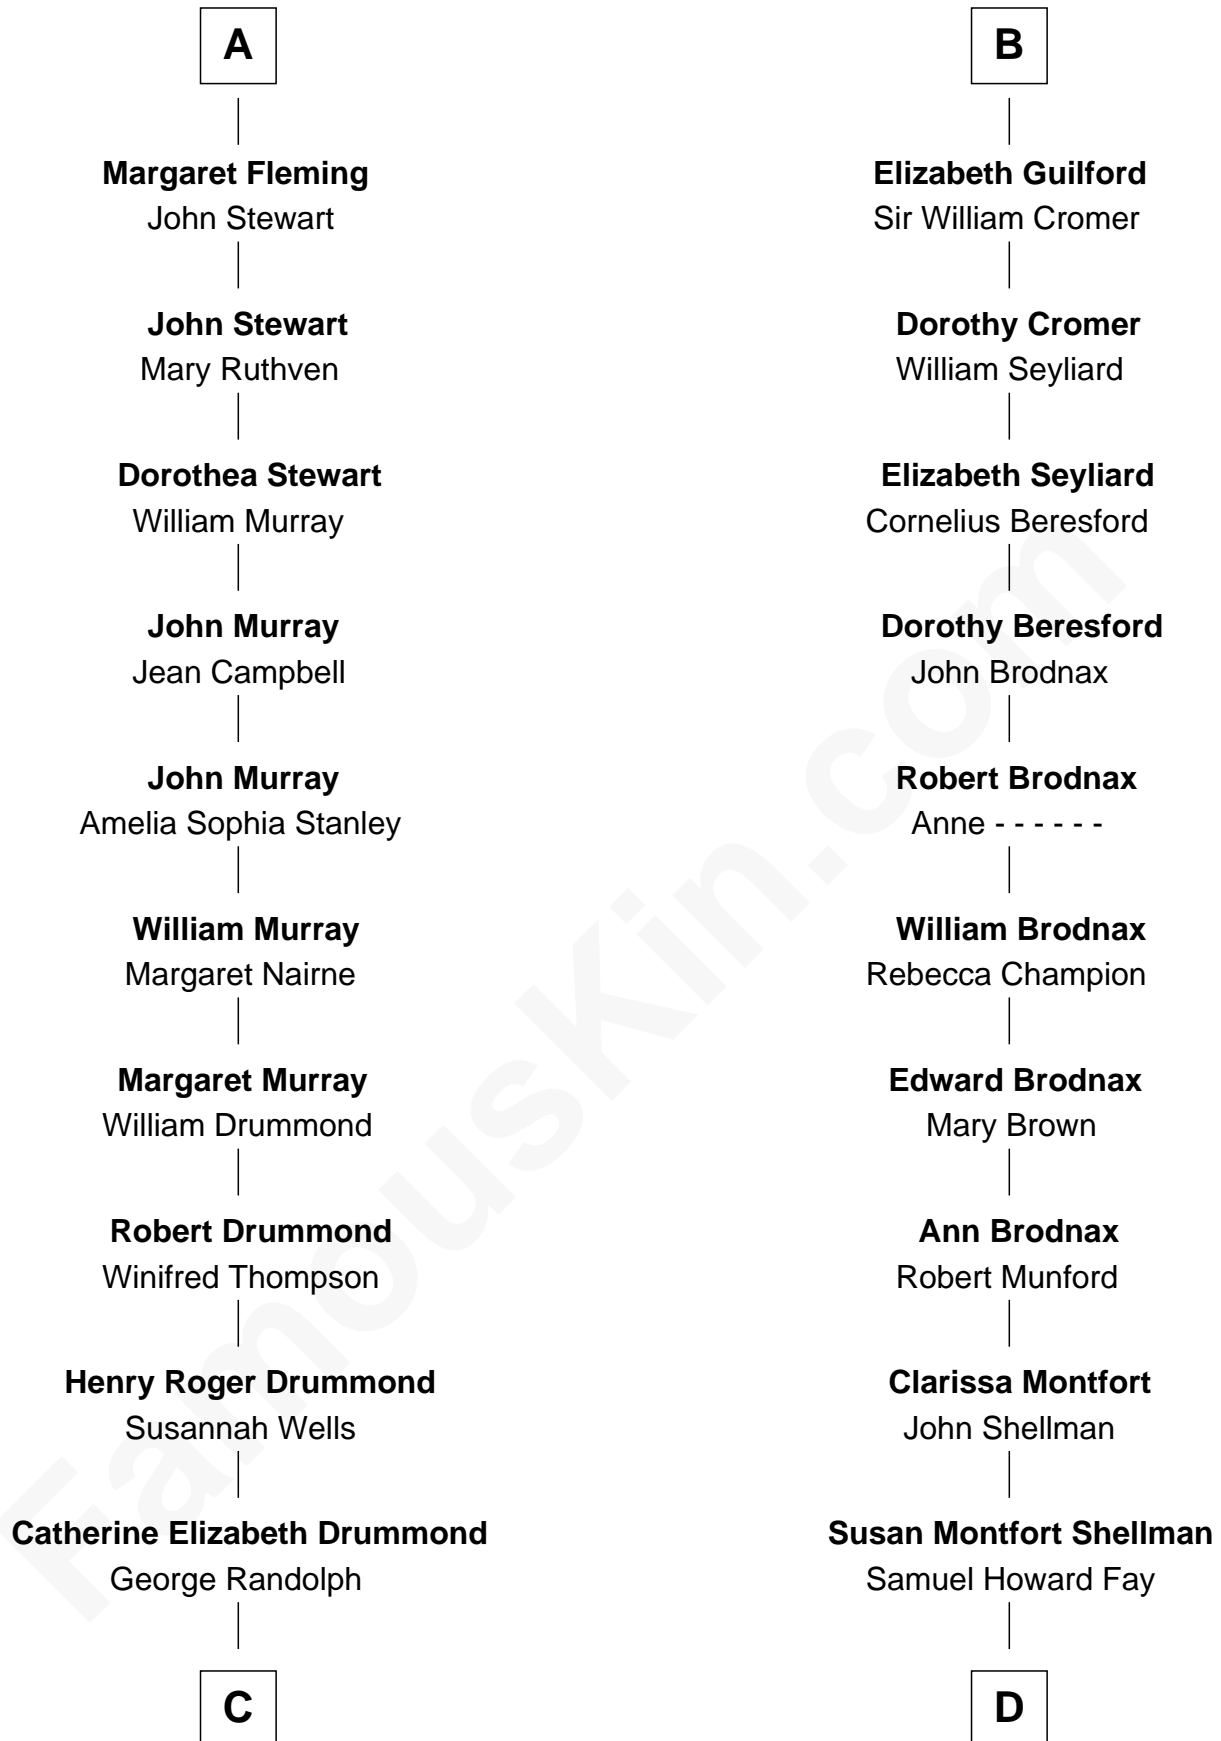

# FamousKin.com Relationship Chart of

**Hugh Grant**

*Movie Actor*

21st cousin of

**Jeb Bush**

*43rd Governor of Florida*

**Sir Robert de Holland**

Maude la Zouche

**C**

**Cyril Randolph**  
Frances Selina Hervey

**Felton George Randolph**  
Emily Margaret Nepean

**Margaret Isobel Randolph**  
John Cassilis MacLean

**Fynvola Susan MacLean**  
James Murray Grant

**Hugh Grant**  
*Movie Actor*

**D**

**Harriet Eleanor Fay**  
Rev. James Smith Bush

**Samuel Prescott Bush**  
Flora Sheldon

**Prescott Sheldon Bush**  
Dorothy Wear Walker

**George Herbert Walker Bush**  
Barbara Pierce

**Jeb Bush**  
*43rd Governor of Florida*