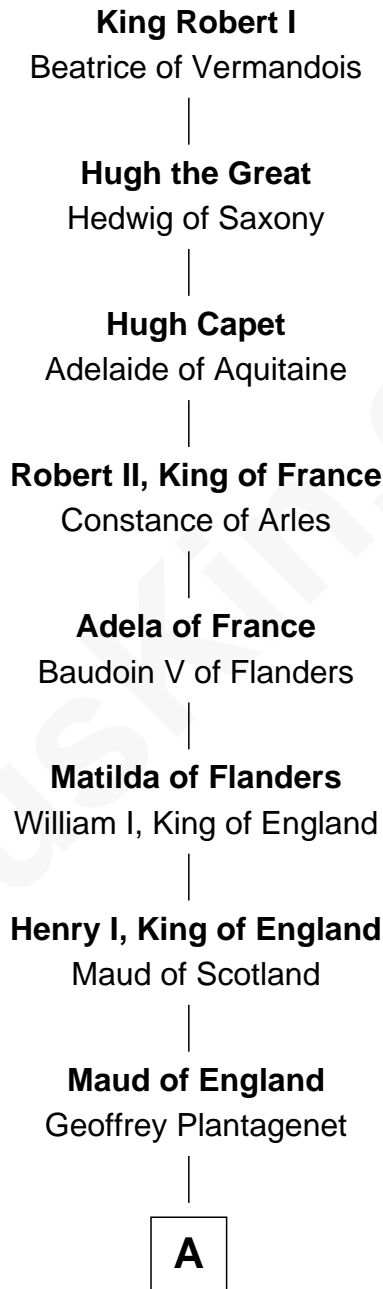

FamousKin.com Relationship Chart of

Hugh Grant

Movie Actor

32nd Great-grandson of

King Robert I

King of France

A

Henry II, King of England

Eleanor of Aquitaine

John, King of England

Isabelle of Angoulême

Henry III, King of England

Eleanor of Provence

Edward I, King of England

Eleanor of Castile

Edward II, King of England