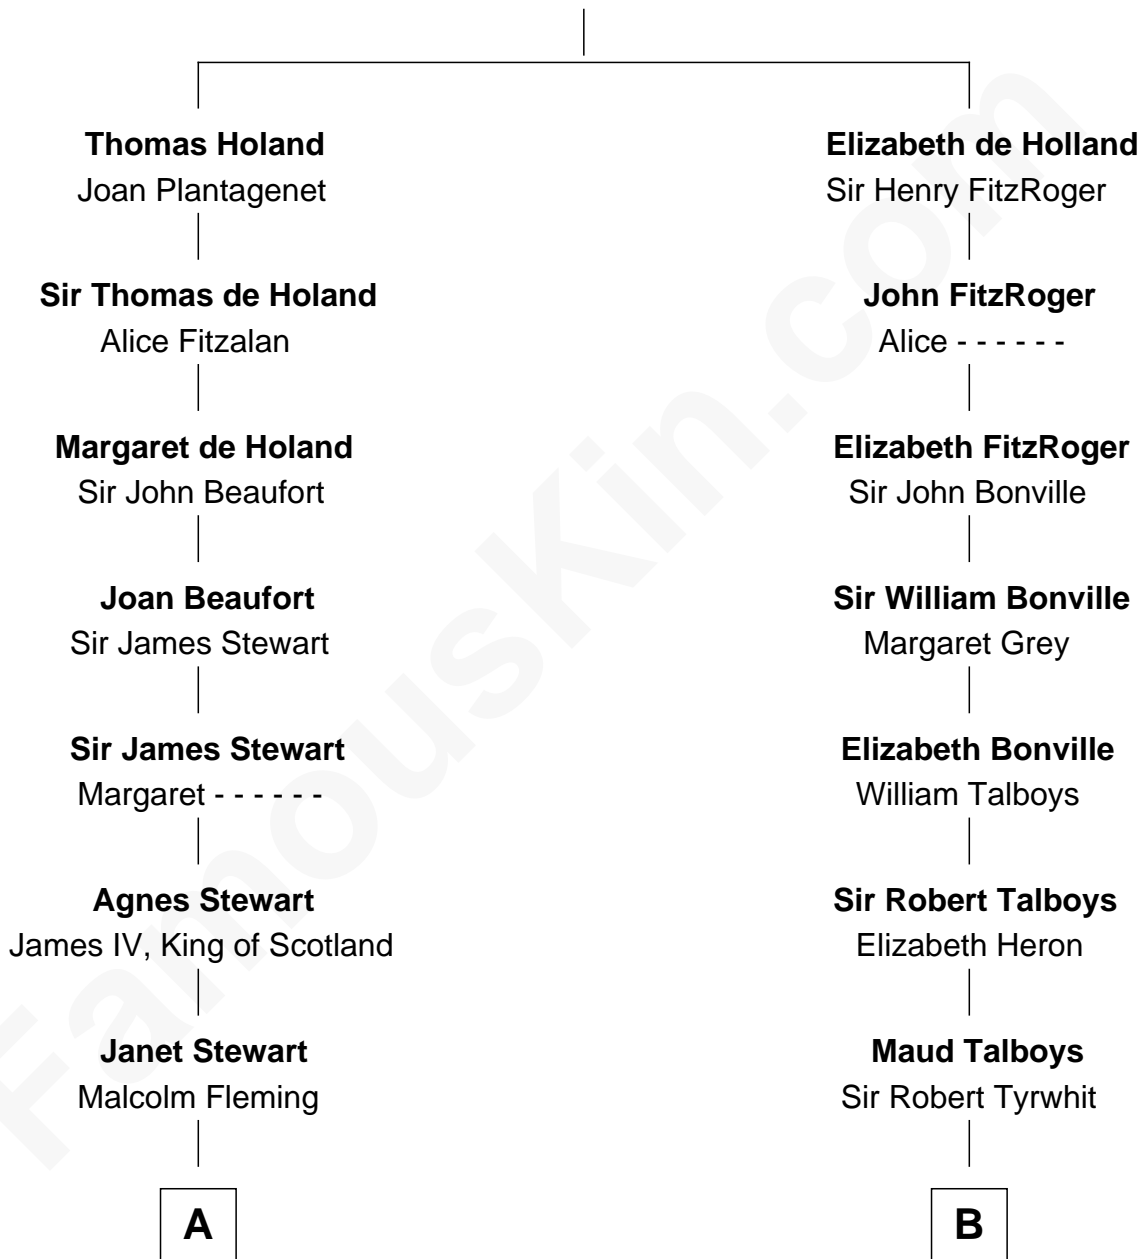

# FamousKin.com Relationship Chart of

**Hugh Grant**

*Movie Actor*

20th cousin 1 time removed of

**Thomas Pynchon**

*American Novelist*

**Sir Robert de Holland**

Maude la Zouche

**C**

**Cyril Randolph**  
Frances Selina Hervey

**Felton George Randolph**  
Emily Margaret Nepean

**Margaret Isobel Randolph**  
John Cassilis MacLean

**Fynvola Susan MacLean**  
James Murray Grant

**Hugh Grant**  
*Movie Actor*