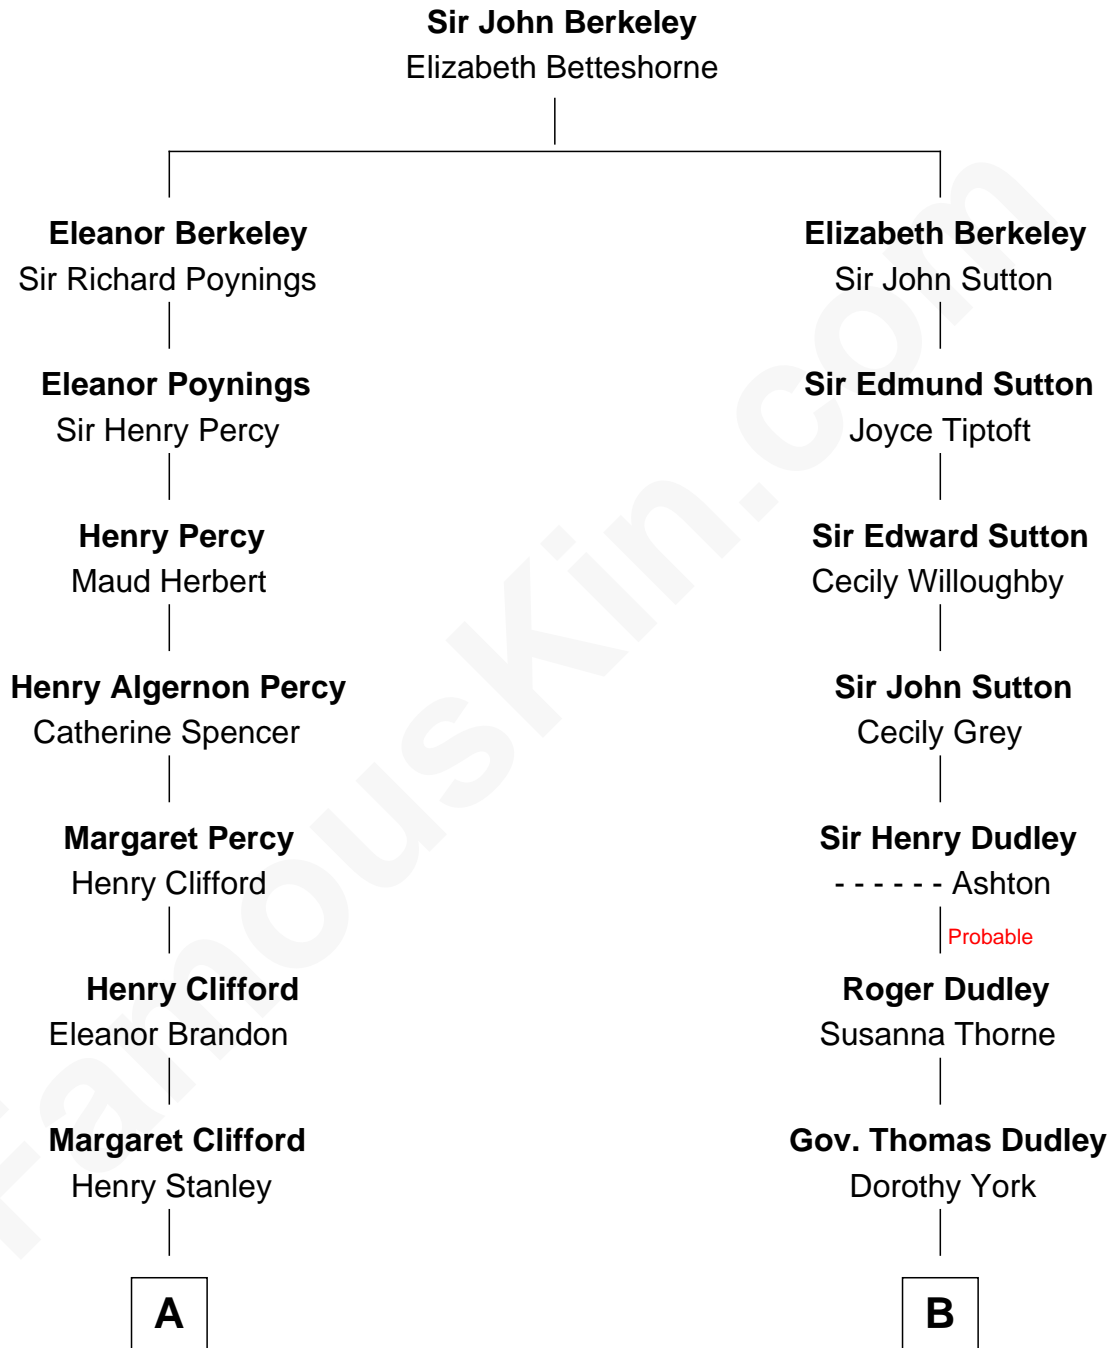

# FamousKin.com Relationship Chart of

**Hugh Grant**  
*Movie Actor*

16th cousin 3 times removed of

**James Sherman**  
*27th U.S. Vice-President*

**C**

—  
**Margaret Isobel Randolph**

John Cassilis MacLean

—  
**Fynvola Susan MacLean**

James Murray Grant

—  
**Hugh Grant**

*Movie Actor*

FamousKin.com