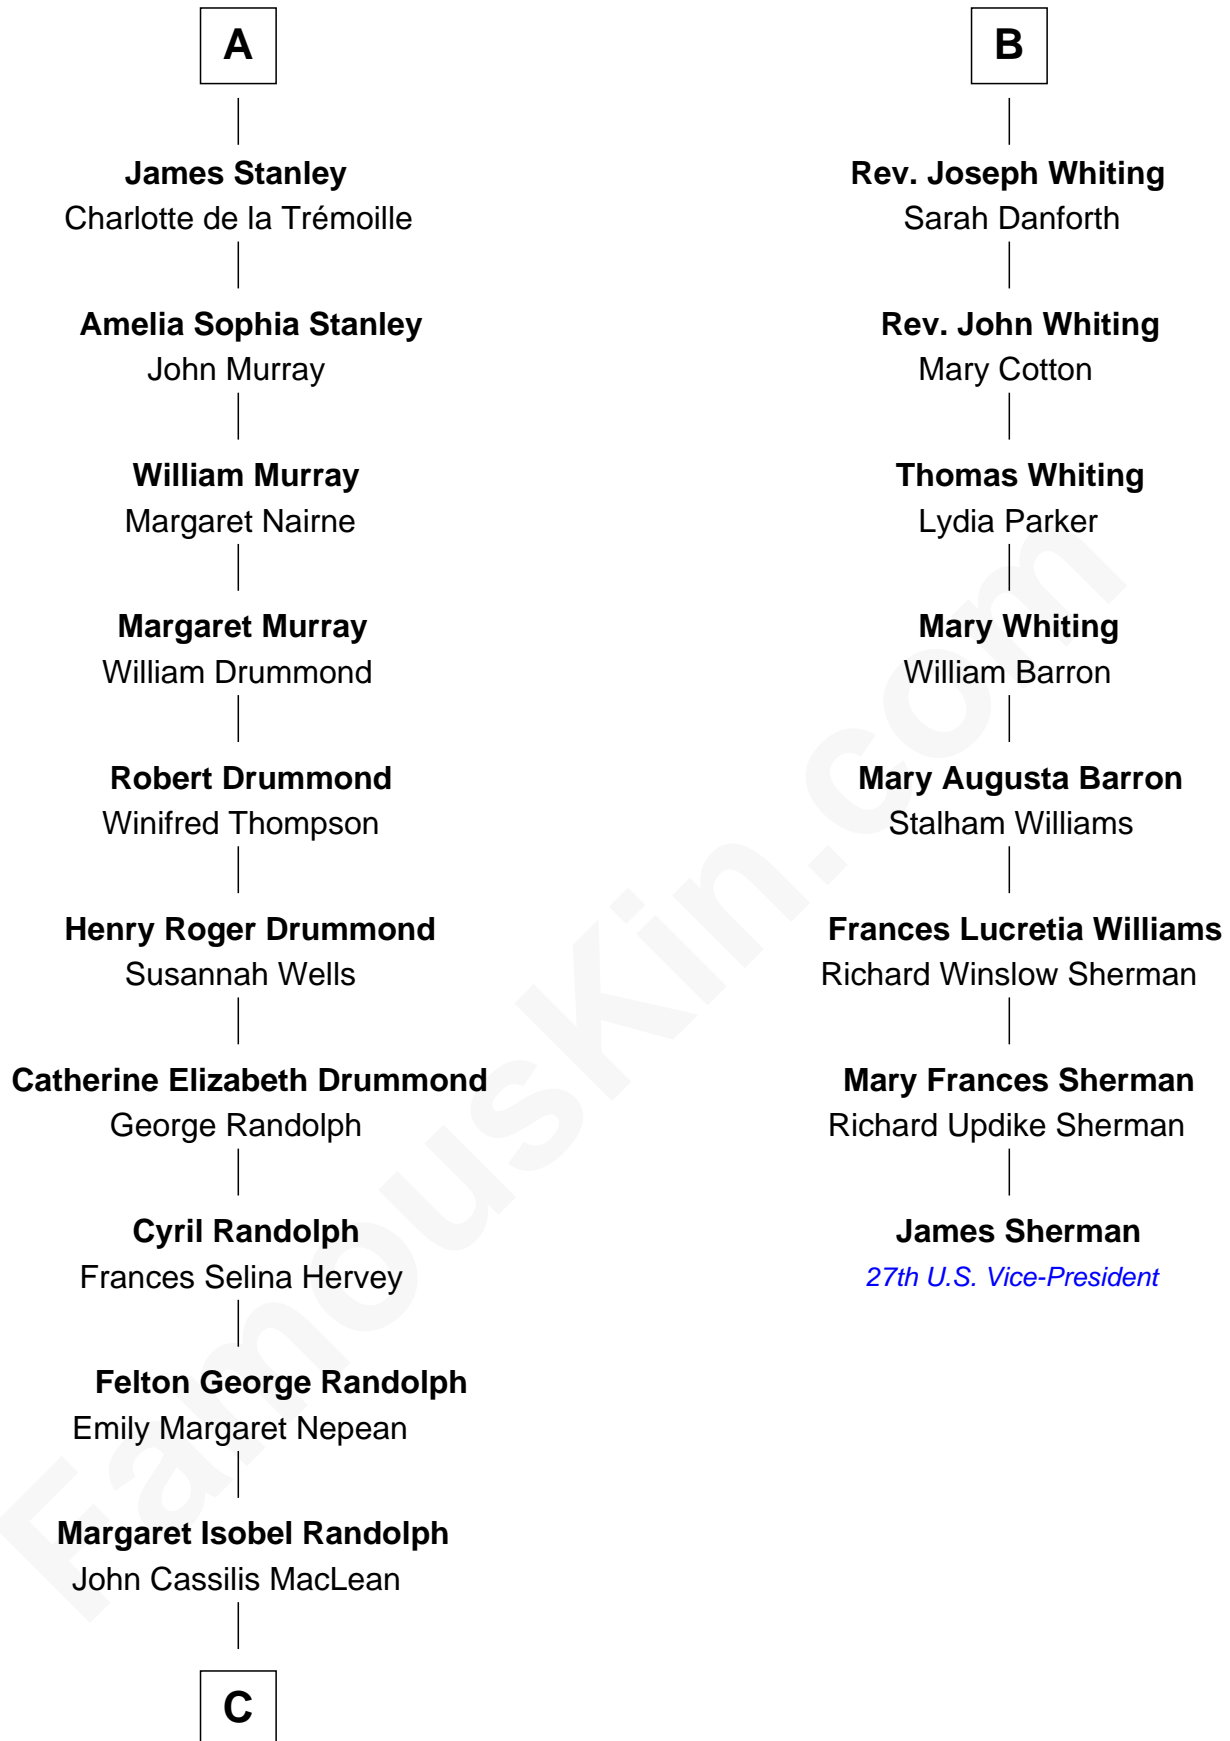

# FamousKin.com Relationship Chart of

**Hugh Grant**

*Movie Actor*

14th cousin 4 times removed of

**James Sherman**

*27th U.S. Vice-President*

**Sir John Beauchamp**

Edith Stourton

**C**

**Fynvola Susan MacLean**

James Murray Grant

**Hugh Grant**

*Movie Actor*

FamousKin.com