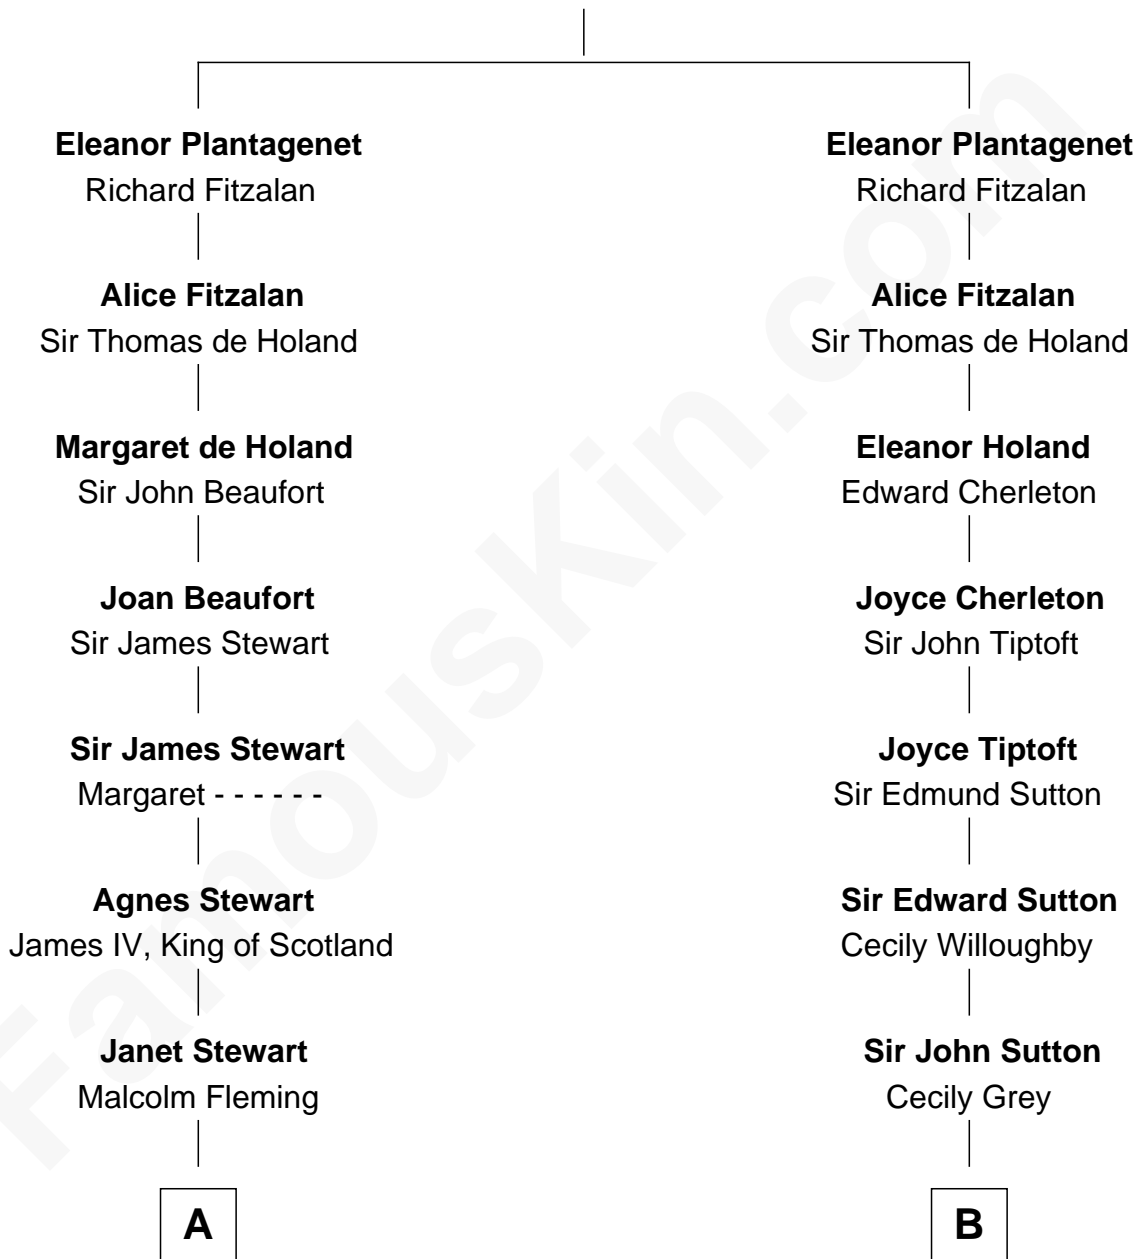

FamousKin.com Relationship Chart of

Hugh Grant
Movie Actor

19th cousin 2 times removed of

James Sherman
27th U.S. Vice-President

Henry Plantagenet
Maud de Chaworth

C

Cyril Randolph
Frances Selina Hervey

Felton George Randolph
Emily Margaret Nepean

Margaret Isobel Randolph
John Cassilis MacLean

Fynvola Susan MacLean
James Murray Grant

Hugh Grant
Movie Actor

D

Frances Lucretia Williams
Richard Winslow Sherman

Mary Frances Sherman
Richard Updike Sherman

James Sherman
27th U.S. Vice-President

FamousKin.com