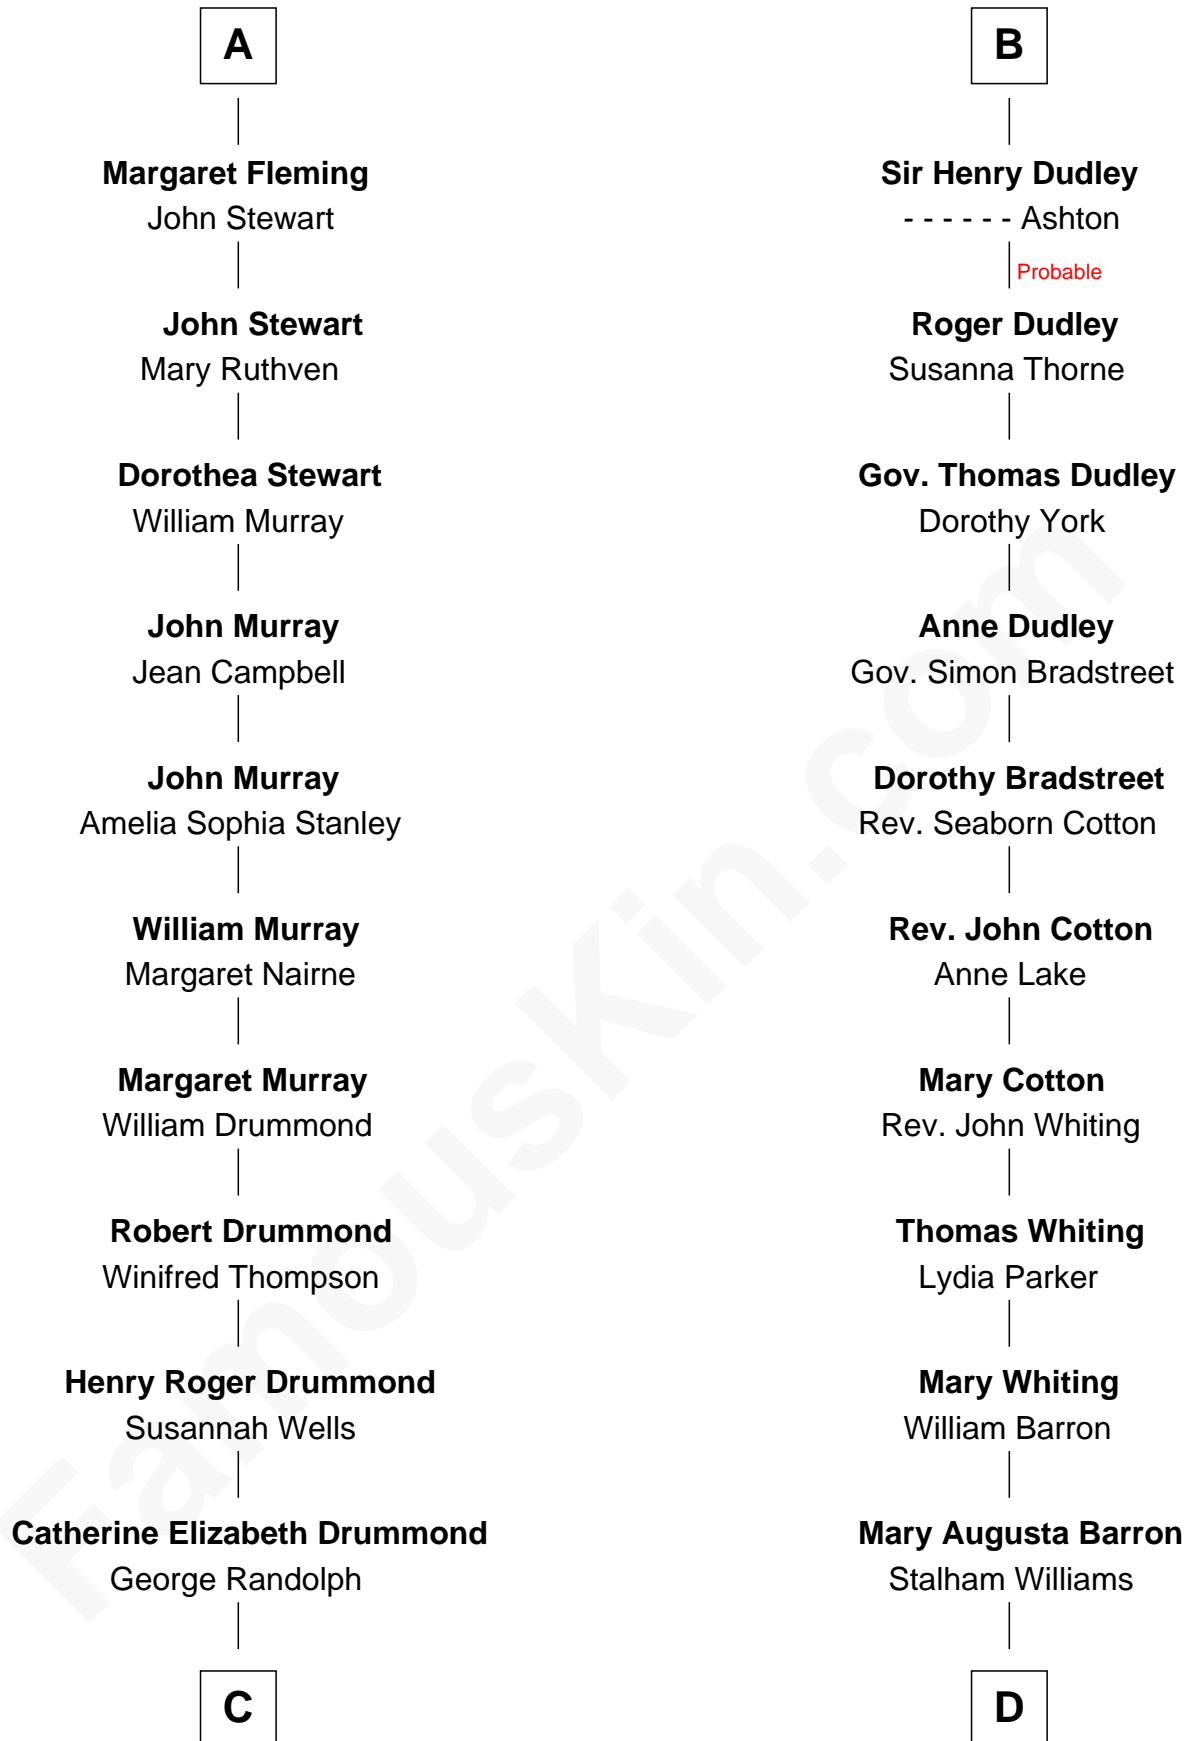

# FamousKin.com Relationship Chart of

**Hugh Grant**  
*Movie Actor*

19th cousin 2 times removed of

**James Sherman**  
*27th U.S. Vice-President*

**Edmund Fitzalan**  
Alice de Warenne

**Richard Fitzalan**  
Eleanor Plantagenet

**Alice Fitzalan**  
Sir Thomas de Holand

**Margaret de Holand**  
Sir John Beaufort

**Joan Beaufort**  
Sir James Stewart

**Sir James Stewart**  
Margaret - - - - -

**Agnes Stewart**  
James IV, King of Scotland

**Janet Stewart**  
Malcolm Fleming

**A**

**Richard Fitzalan**  
Eleanor Plantagenet

**Alice Fitzalan**  
Sir Thomas de Holand

**Eleanor Holand**  
Edward Cherleton

**Joyce Cherleton**  
Sir John Tiptoft

**Joyce Tiptoft**  
Sir Edmund Sutton

**Sir Edward Sutton**  
Cecily Willoughby

**Sir John Sutton**  
Cecily Grey

**B**

**C**

**Cyril Randolph**  
Frances Selina Hervey

**Felton George Randolph**  
Emily Margaret Nepean

**Margaret Isobel Randolph**  
John Cassilis MacLean