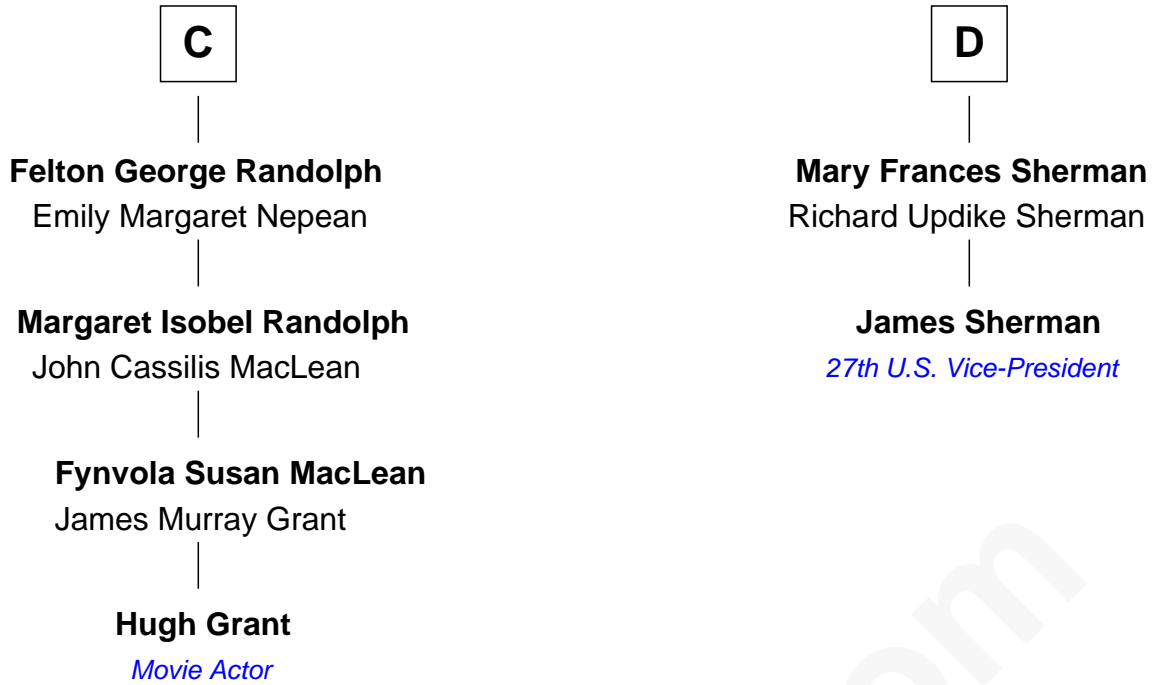

FamousKin.com Relationship Chart of

Hugh Grant
Movie Actor

18th cousin 2 times removed of

James Sherman
27th U.S. Vice-President

Sir John Grey
Avice Marmion

Sir Robert Grey
Lora de St. Quintin

Maud Grey
Sir Thomas Harcourt

Elizabeth Grey
Henry FitzHugh

Sir Thomas Harcourt
Jane Fraunceys

Eleanor Fitzhugh
Sir Henry Bromflete

Sir Richard Harcourt
Edith St. Clair

Margaret Bromflete
John Clifford

Alice Harcourt
William Bessiles

Henry Clifford
Anne St. John

Elizabeth Bessiles
Richard Fettiplace

Henry Clifford
Margaret Percy

Anne Fettiplace
Edward Purefoy

Henry Clifford
Eleanor Brandon

Mary Purefoy
Thomas Thorne

A

B

FamousKin.com