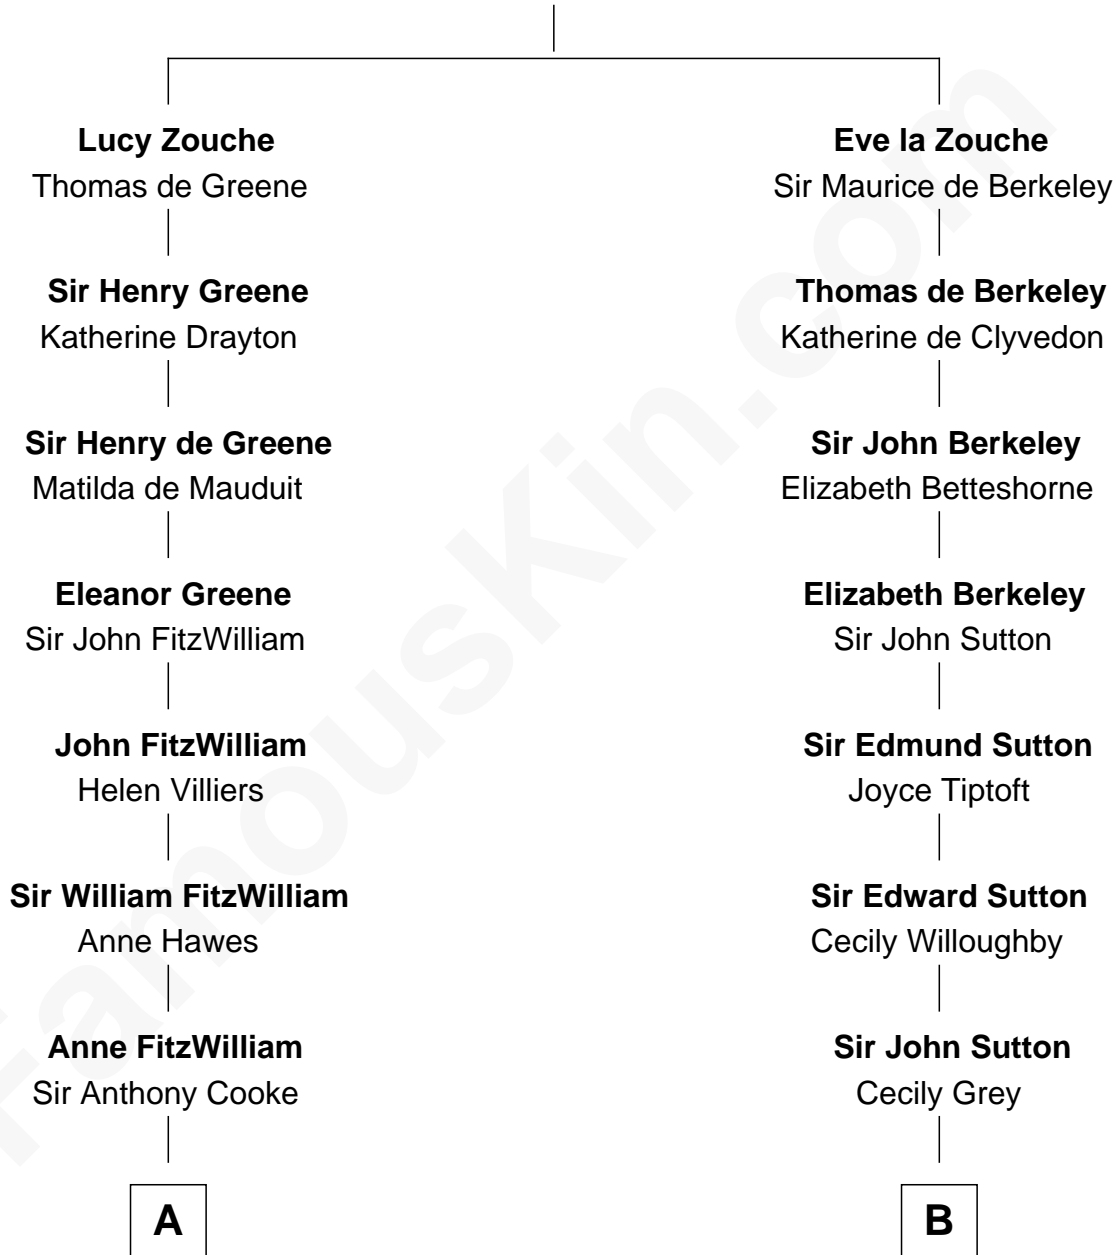

FamousKin.com Relationship Chart of

Hugh Grant
Movie Actor

19th cousin 2 times removed of

James Sherman
27th U.S. Vice-President

Eudo la Zouche
Milicent de Cantilupe

C

Cyril Randolph
Frances Selina Hervey

Felton George Randolph
Emily Margaret Nepean