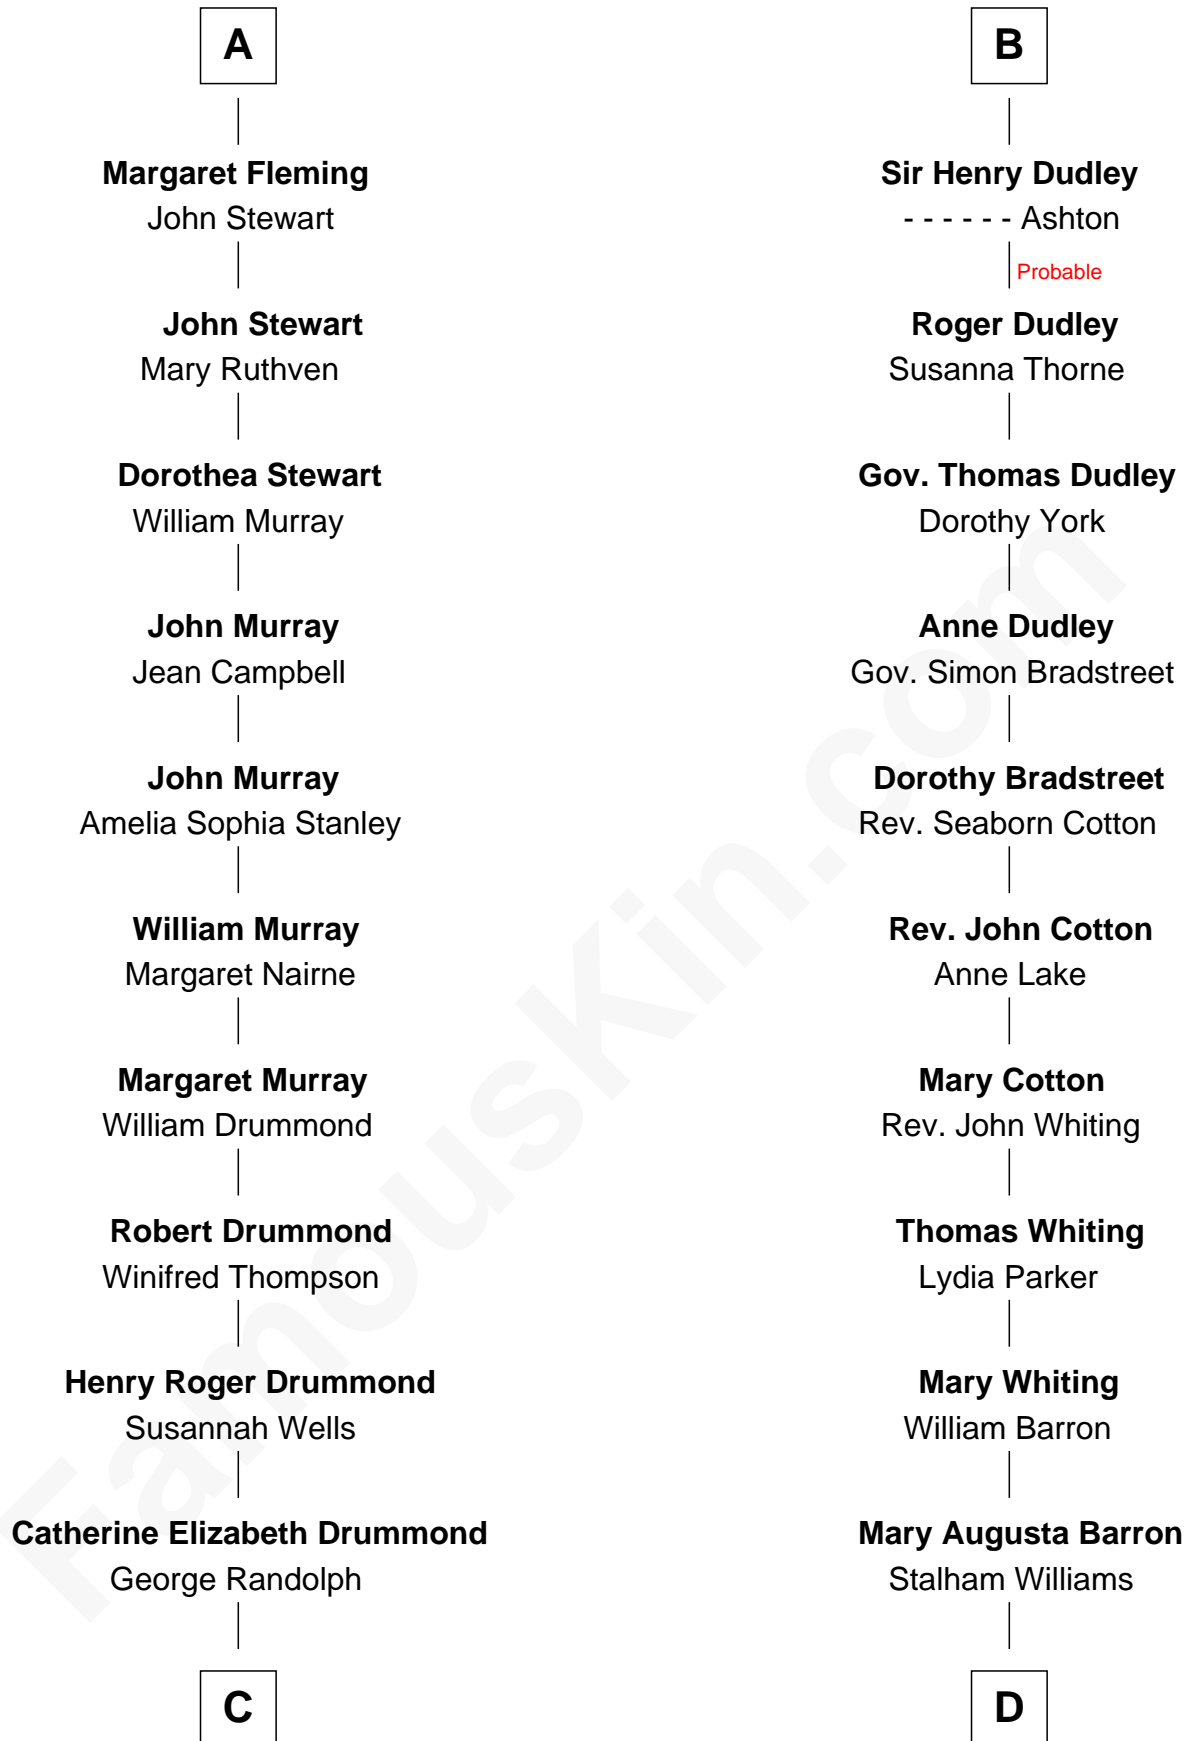

FamousKin.com Relationship Chart of

Hugh Grant
Movie Actor

19th cousin 2 times removed of

James Sherman
27th U.S. Vice-President

C

Cyril Randolph
Frances Selina Hervey

Felton George Randolph
Emily Margaret Nepean