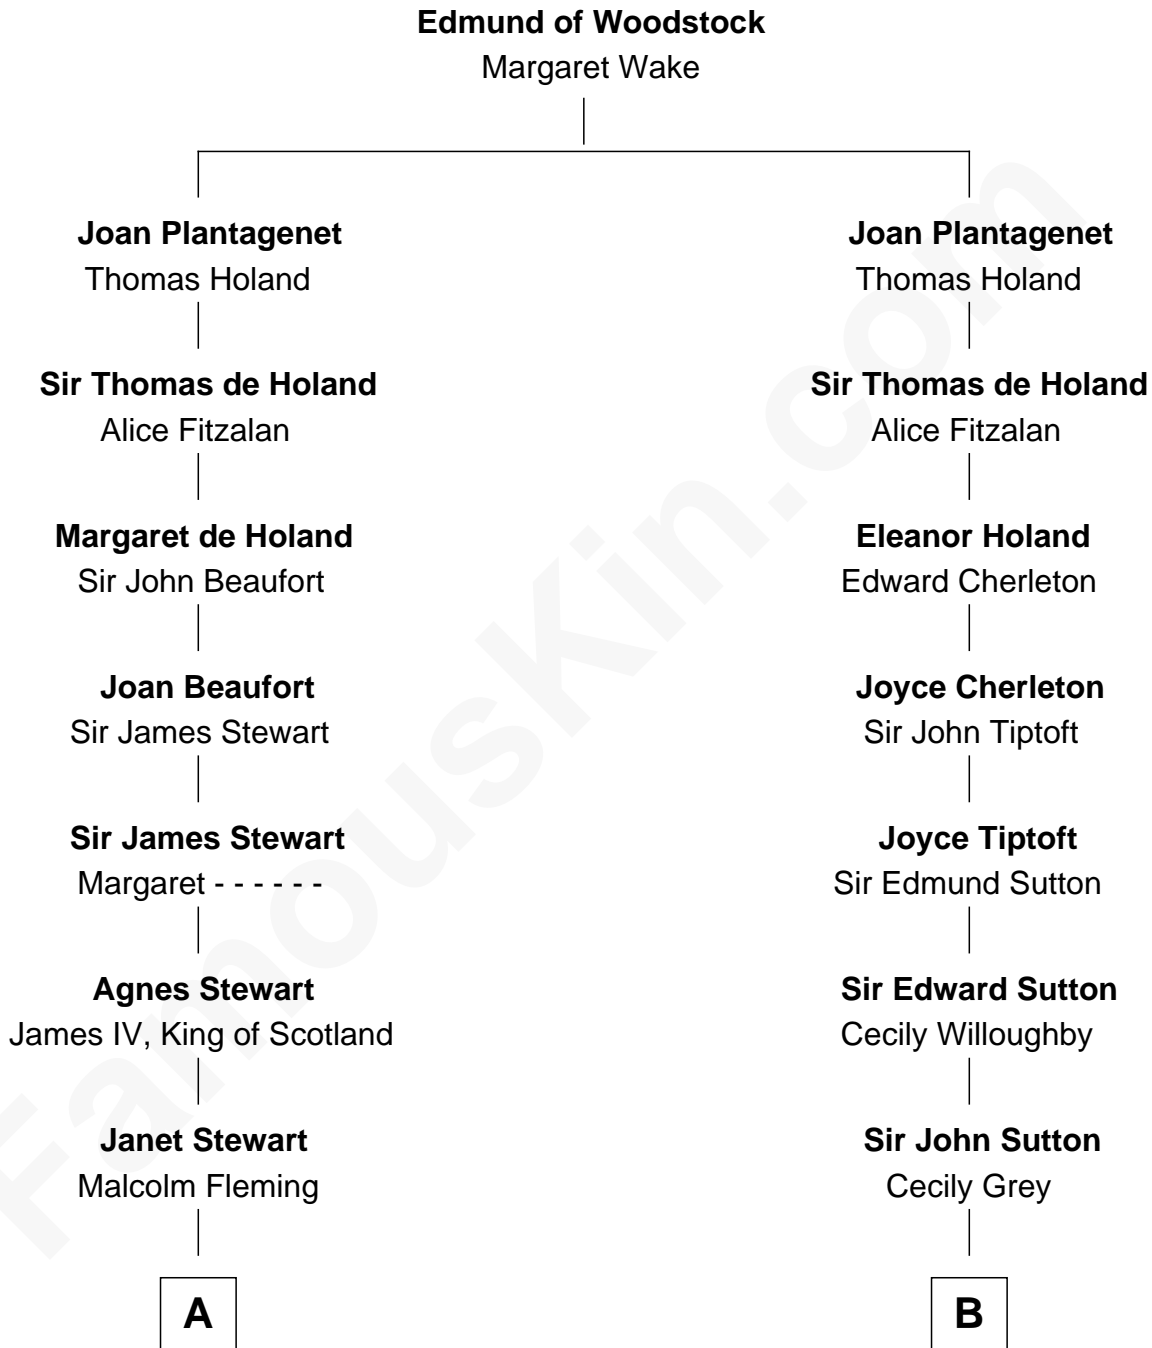

FamousKin.com Relationship Chart of

Hugh Grant
Movie Actor

19th cousin 2 times removed of

James Sherman
27th U.S. Vice-President

C

Cyril Randolph
Frances Selina Hervey

Felton George Randolph
Emily Margaret Nepean