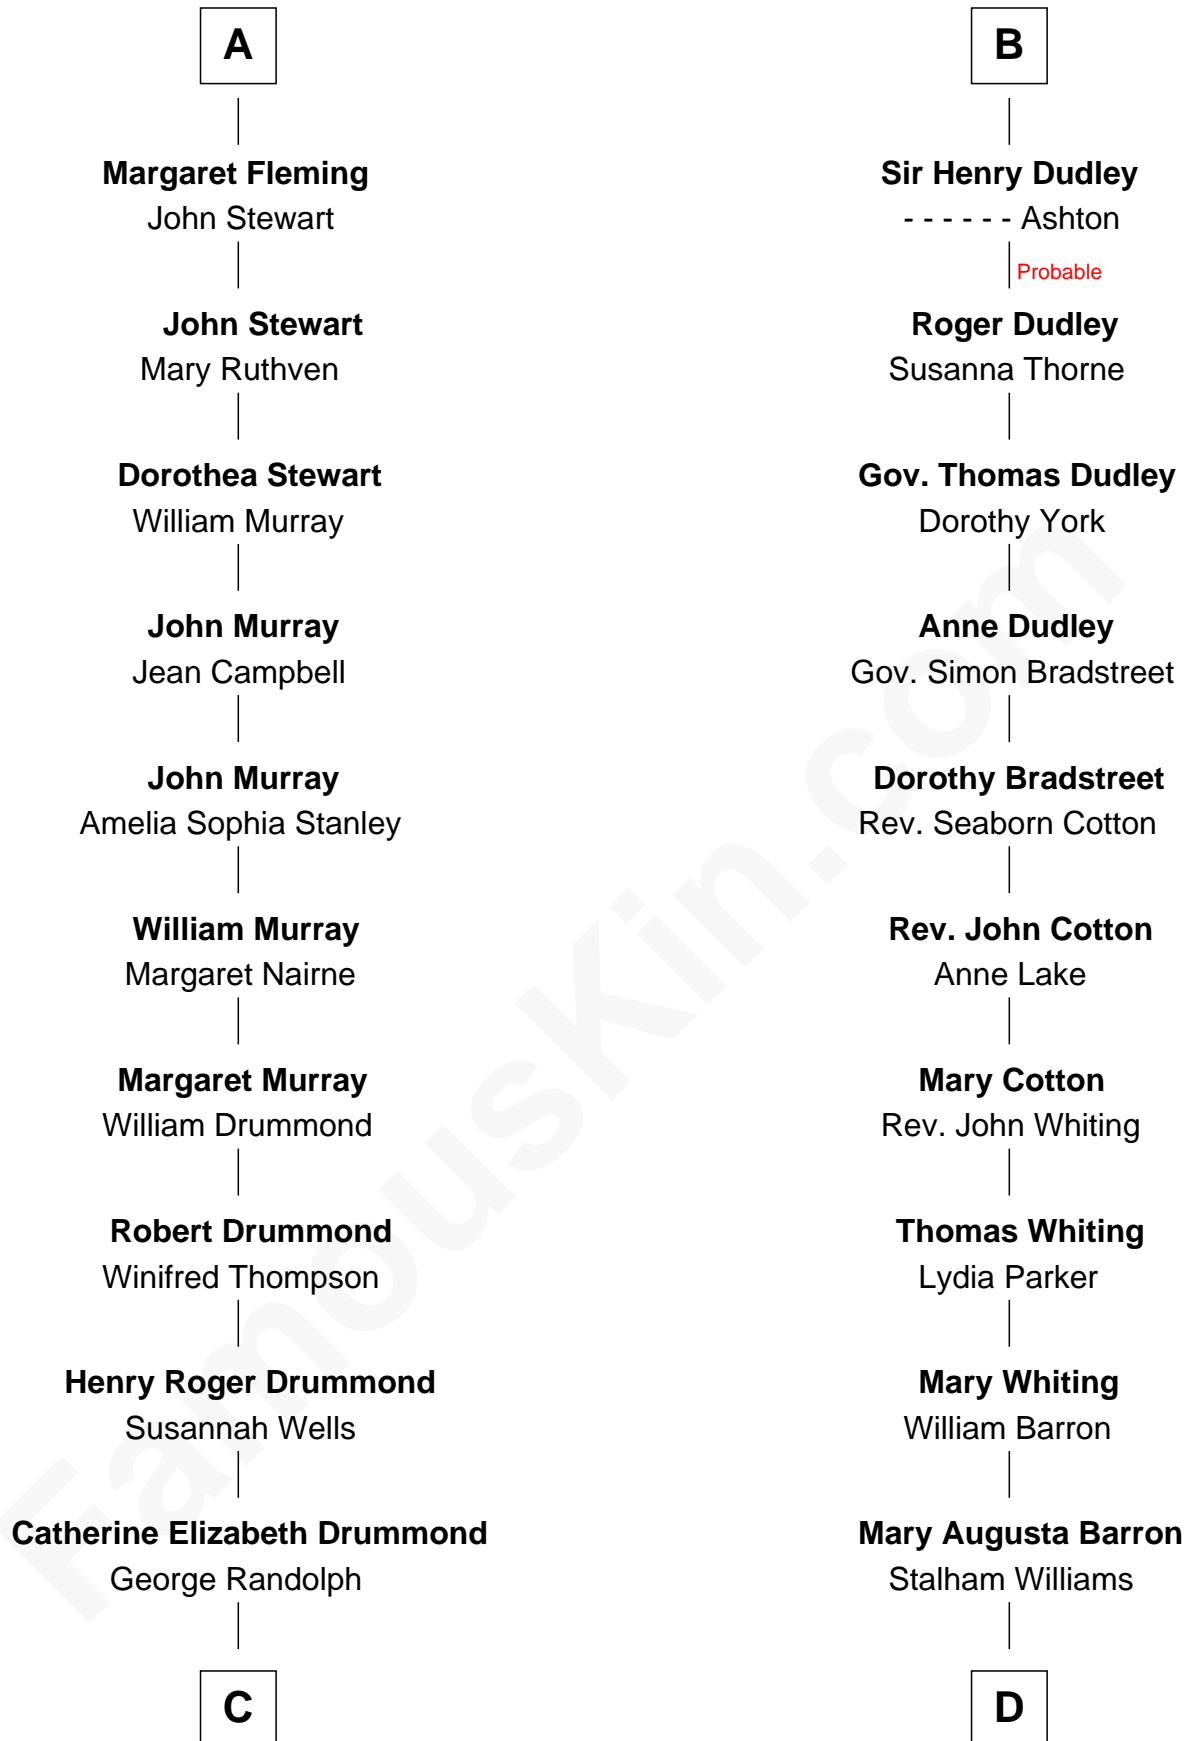

FamousKin.com Relationship Chart of

Hugh Grant
Movie Actor

19th cousin 2 times removed of

James Sherman
27th U.S. Vice-President

Sir Robert de Holland
Maude la Zouche

C

Cyril Randolph
Frances Selina Hervey

Felton George Randolph
Emily Margaret Nepean