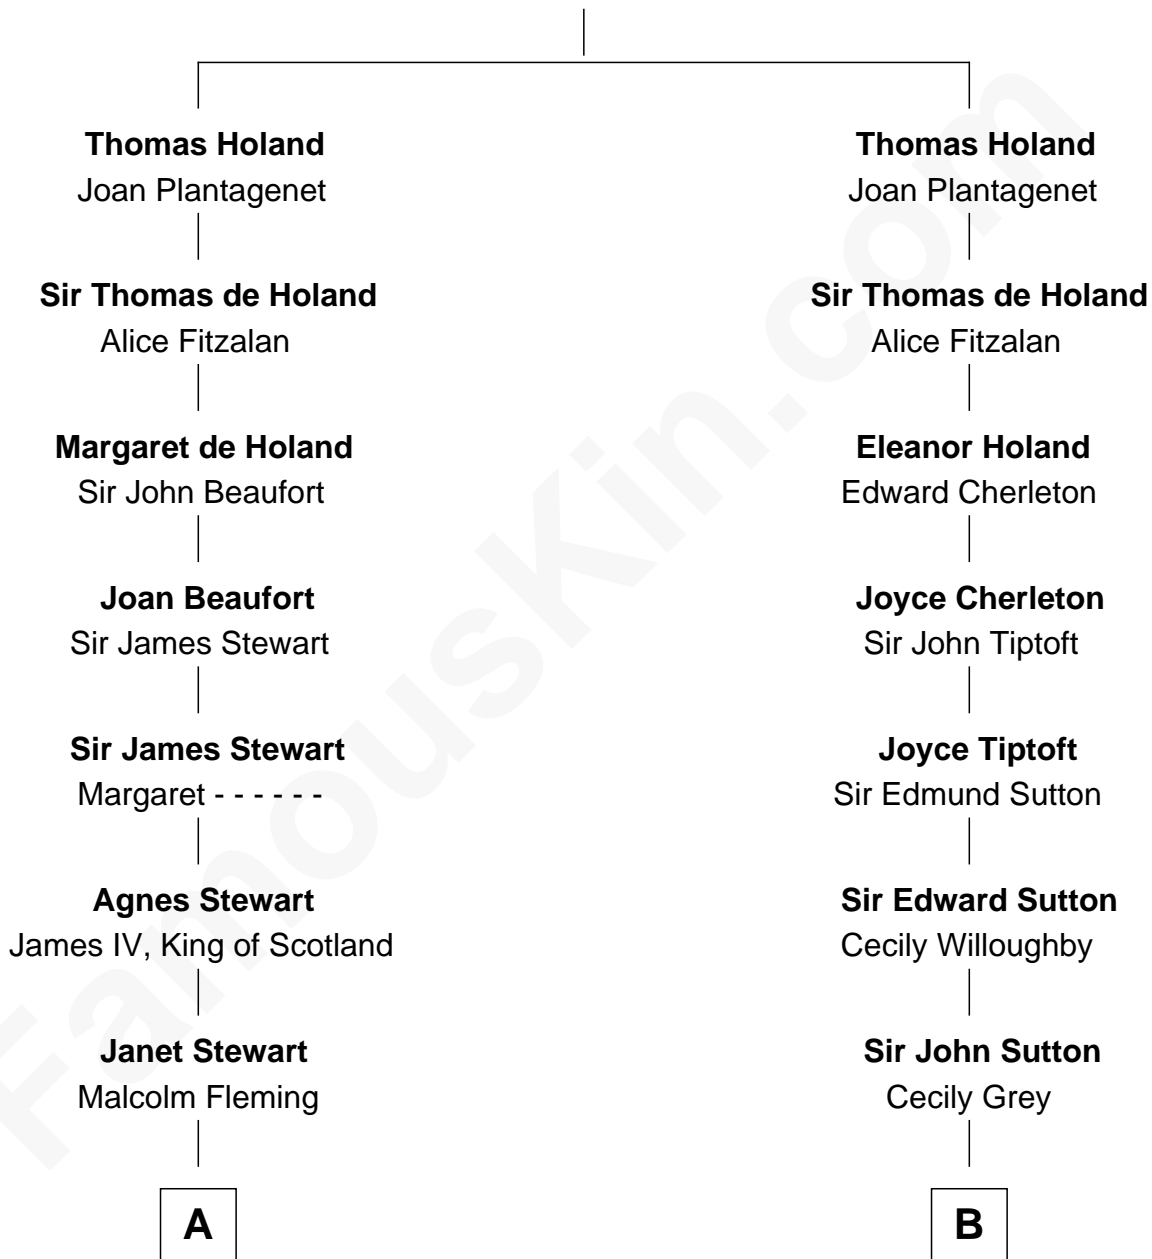

FamousKin.com Relationship Chart of

Hugh Grant
Movie Actor

19th cousin 2 times removed of

James Sherman
27th U.S. Vice-President

Sir Robert de Holland
Maude la Zouche

C

Cyril Randolph
Frances Selina Hervey

Felton George Randolph
Emily Margaret Nepean

Margaret Isobel Randolph
John Cassilis MacLean

Fynvola Susan MacLean
James Murray Grant

Hugh Grant
Movie Actor

D

Frances Lucretia Williams
Richard Winslow Sherman

Mary Frances Sherman
Richard Updike Sherman

James Sherman
27th U.S. Vice-President

FamousKin.com