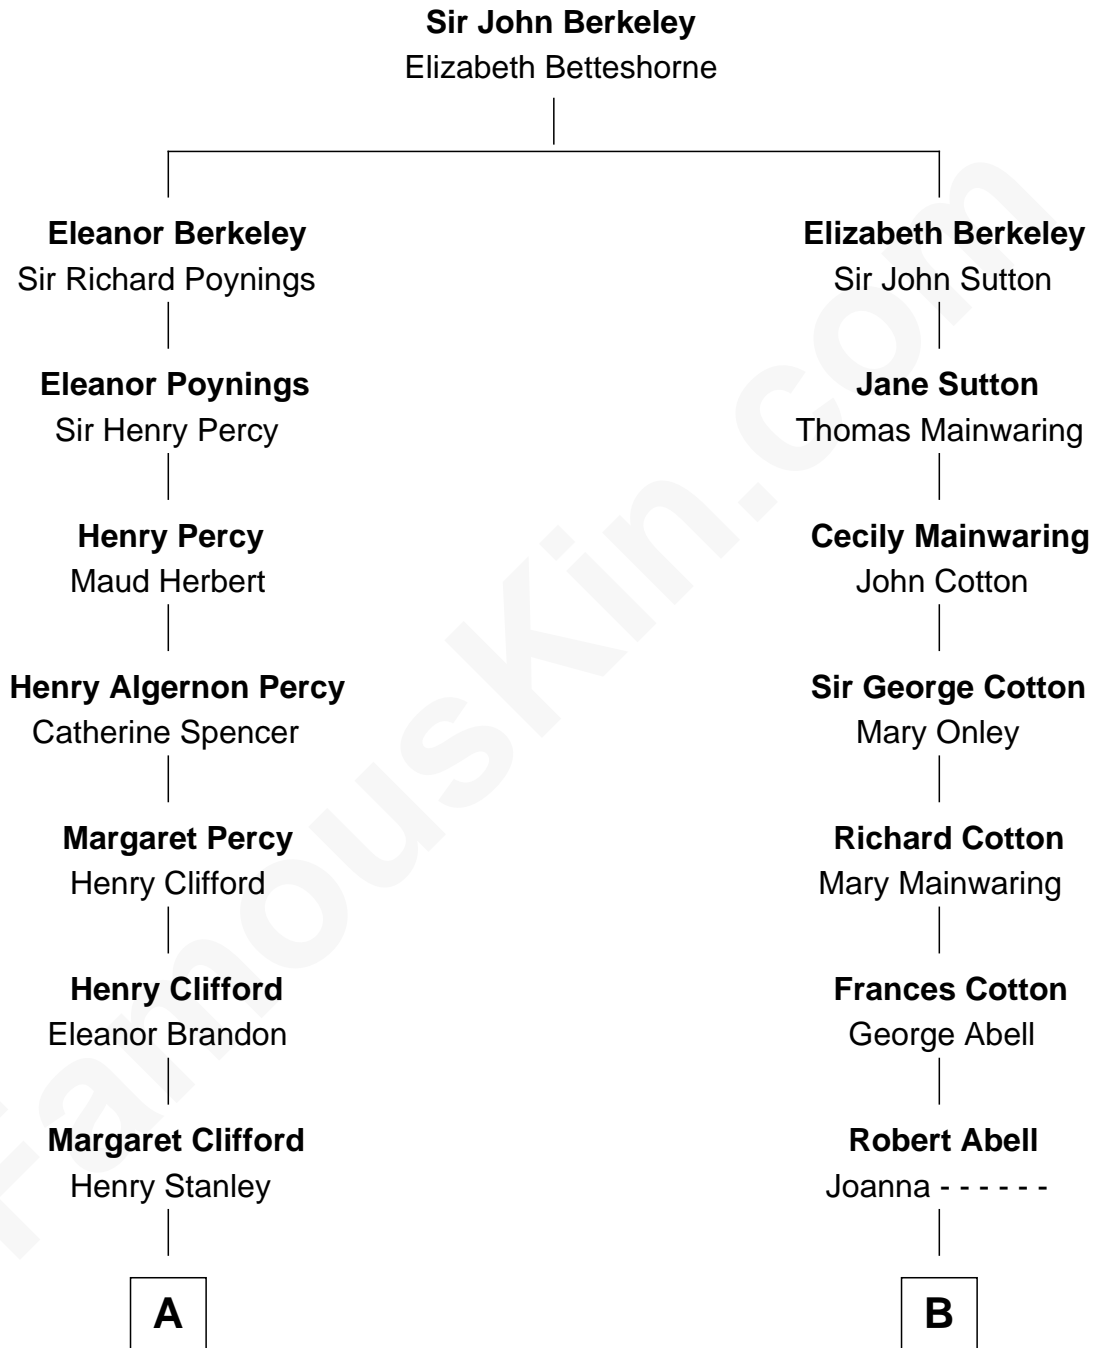

# FamousKin.com Relationship Chart of

**Hugh Grant**  
Movie Actor

15th cousin 4 times removed of

**Allen Dulles**  
5th Director of the C.I.A.

**C**

—  
**Margaret Isobel Randolph**

John Cassilis MacLean

—  
**Fynvola Susan MacLean**

James Murray Grant

—  
**Hugh Grant**

*Movie Actor*

FamousKin.com