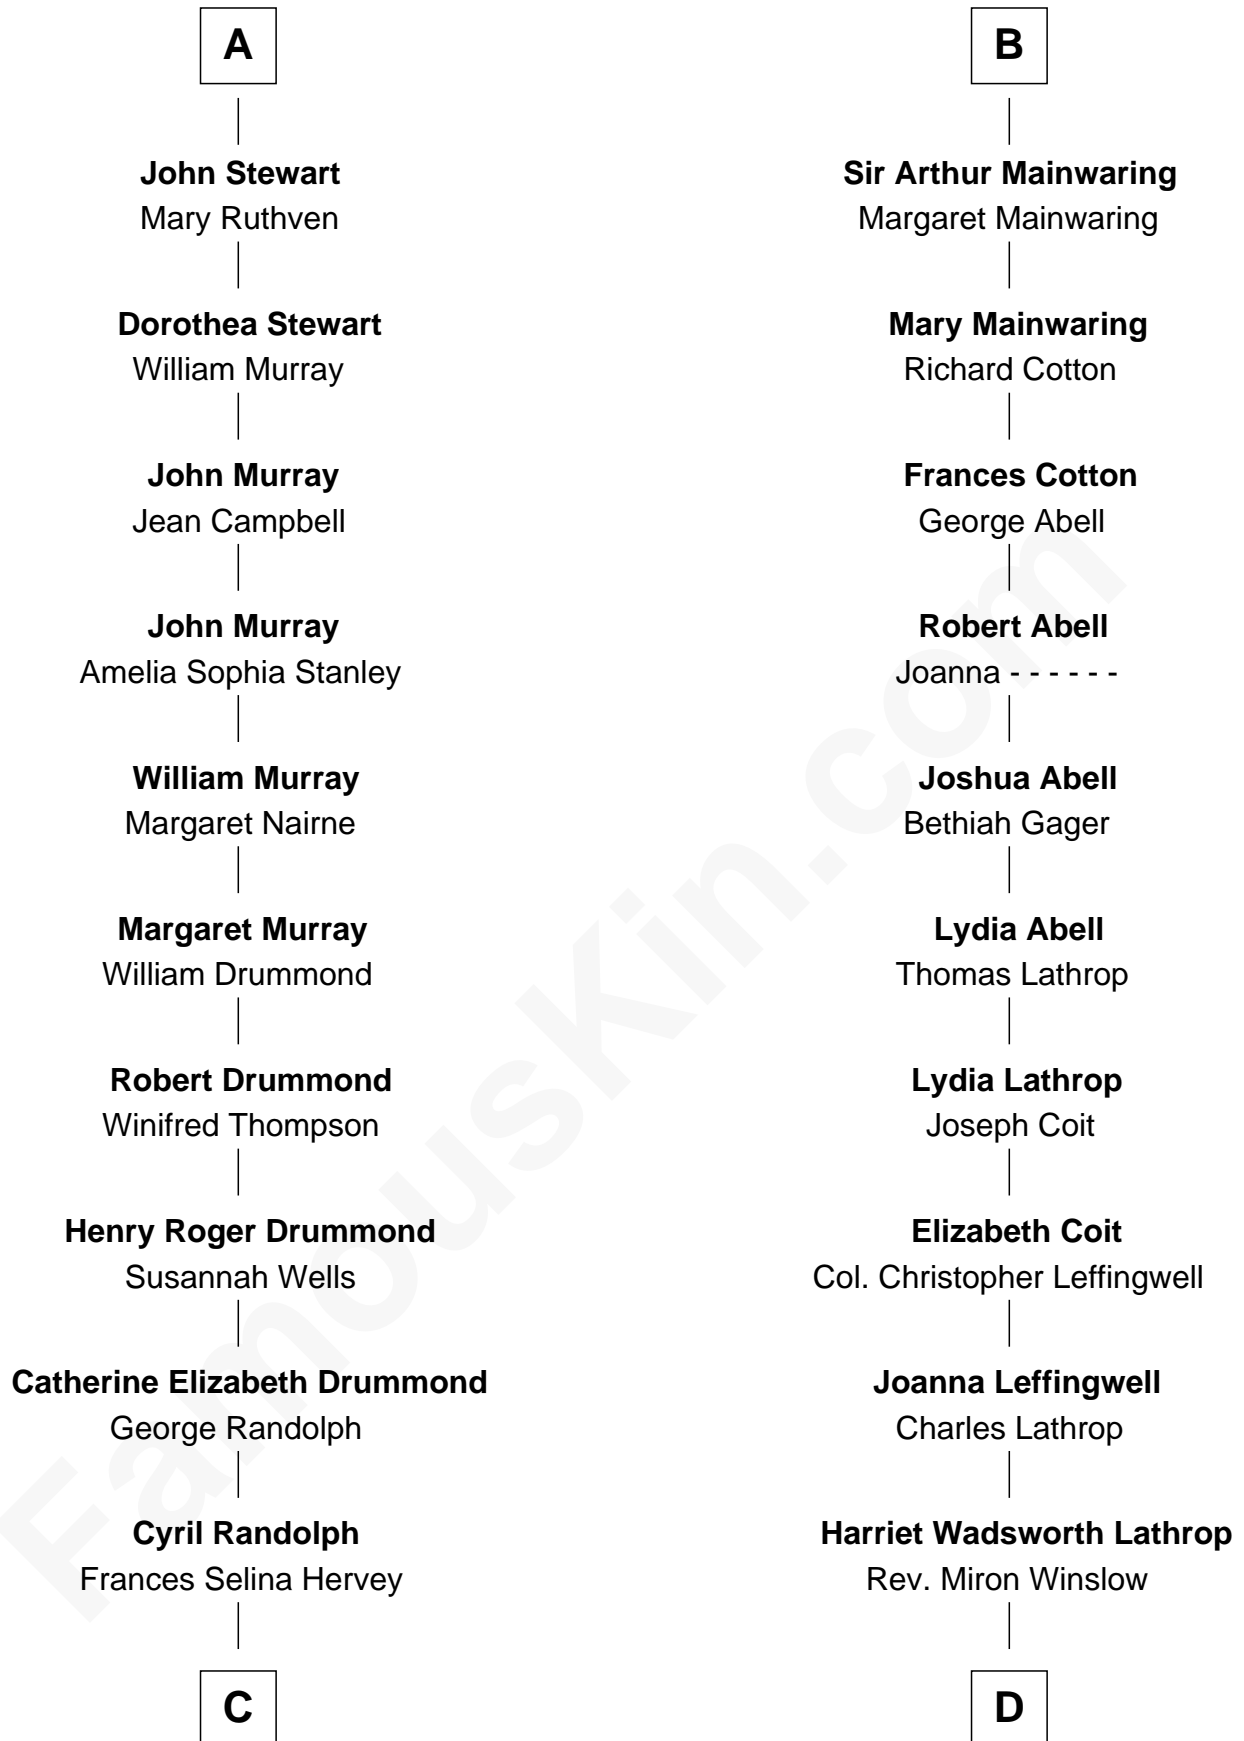

FamousKin.com Relationship Chart of

Hugh Grant
Movie Actor

19th cousin 1 time removed of

Allen Dulles
5th Director of the C.I.A.

C

Felton George Randolph

Emily Margaret Nepean

Margaret Isobel Randolph