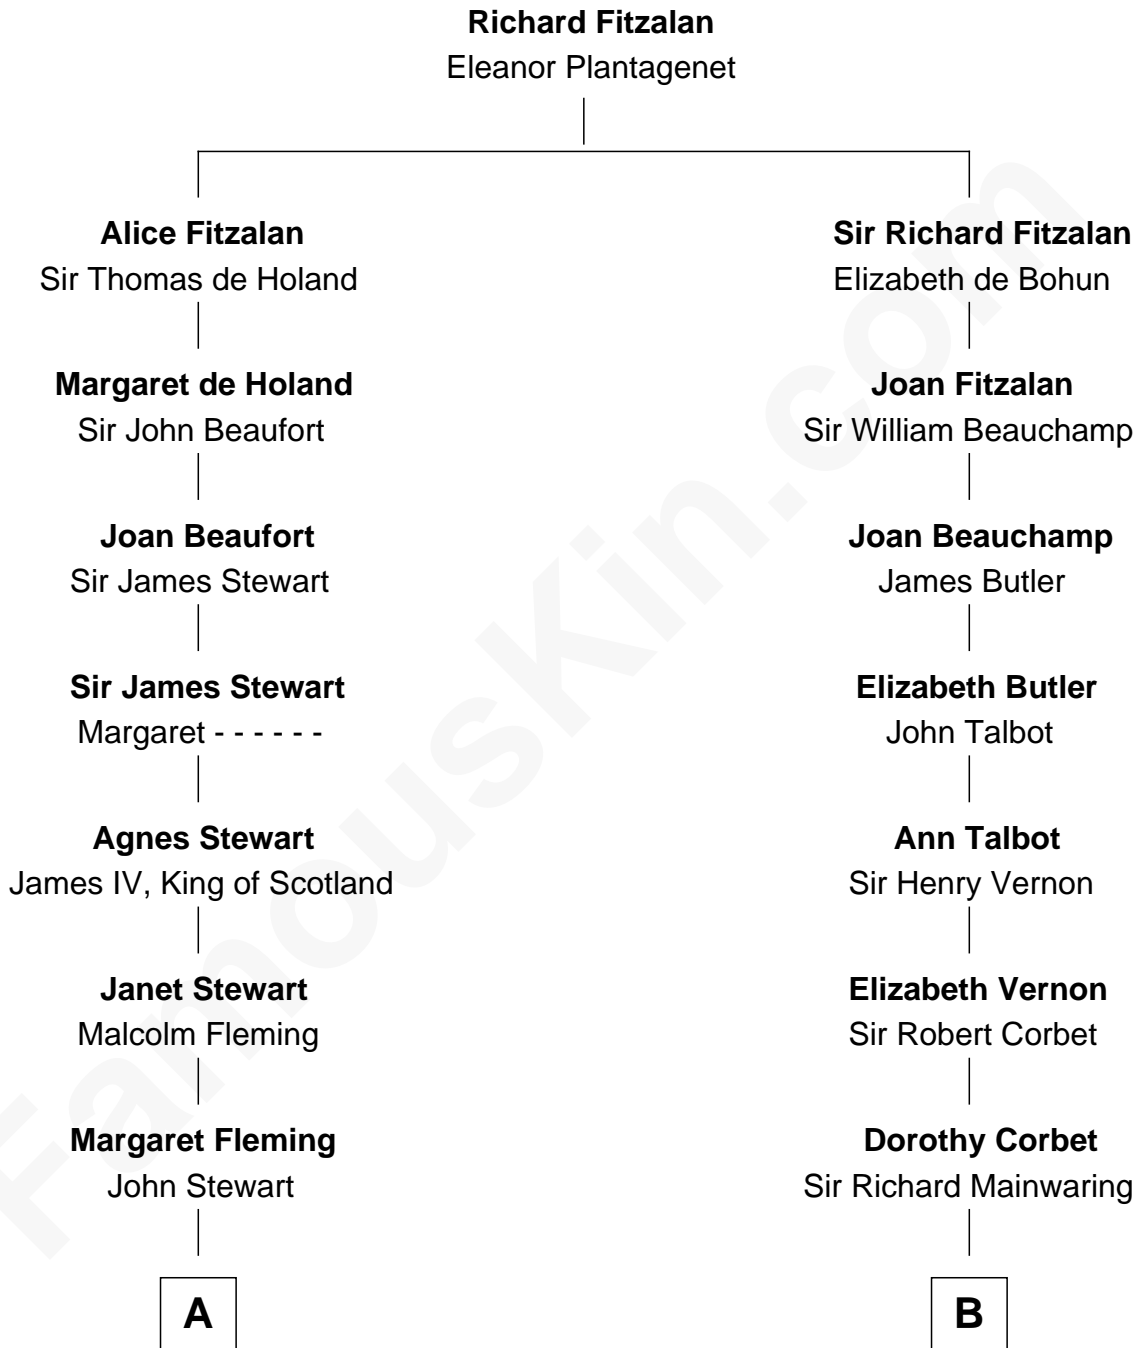

FamousKin.com Relationship Chart of

Hugh Grant
Movie Actor

19th cousin 1 time removed of

Allen Dulles
5th Director of the C.I.A.

C

Felton George Randolph

Emily Margaret Nepean

Margaret Isobel Randolph