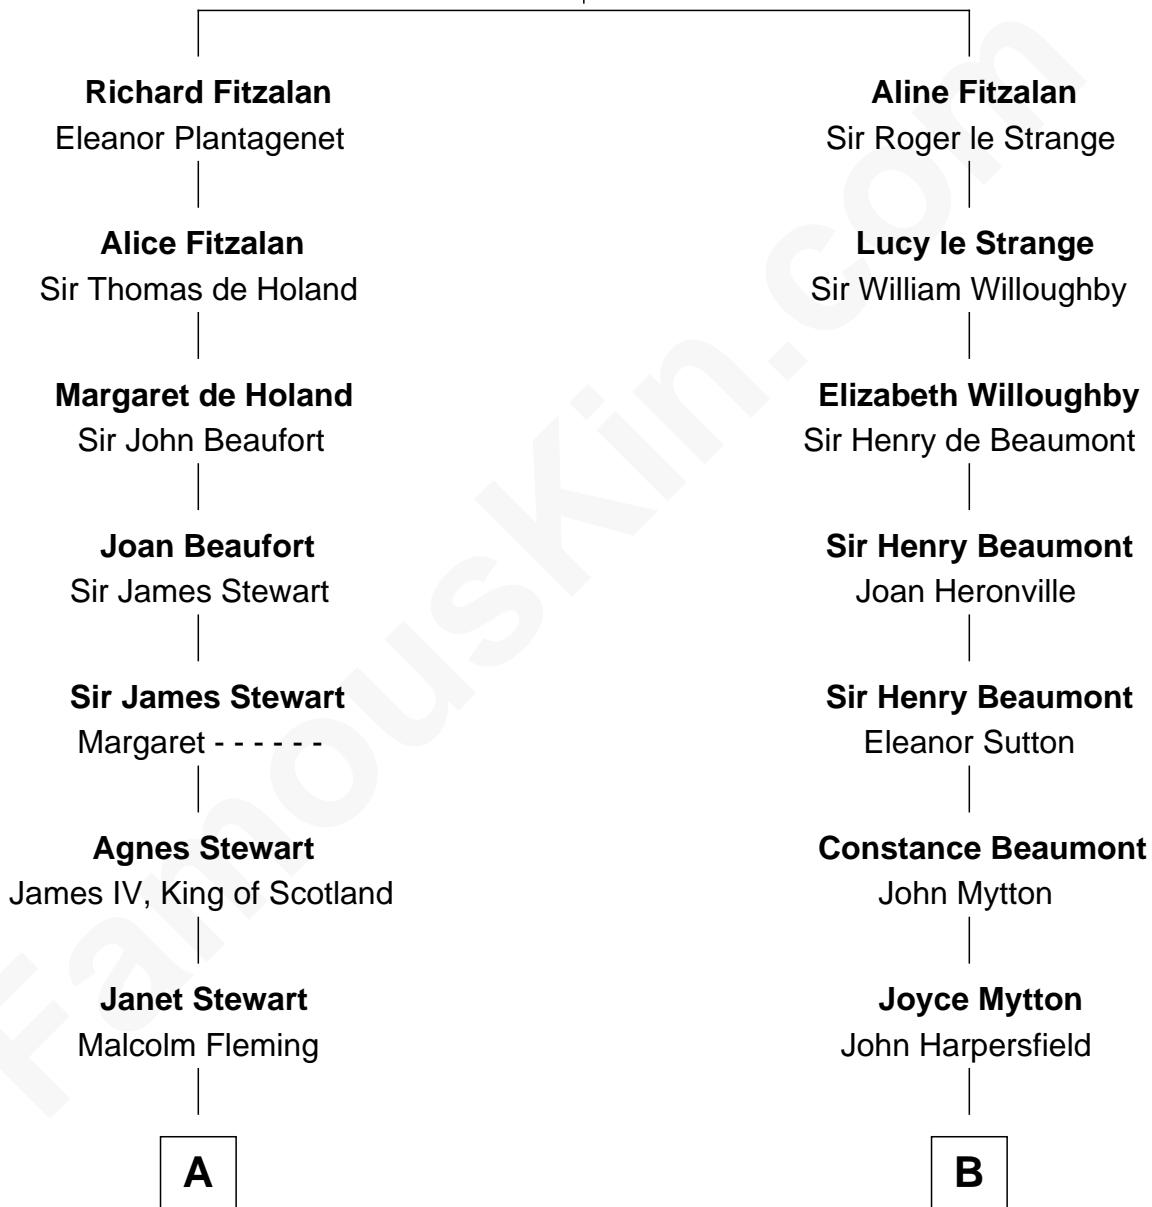

# FamousKin.com Relationship Chart of

**Hugh Grant**

*Movie Actor*

21st cousin of

**Chevy Chase**

*Comedian, Actor and Writer*

**Edmund Fitzalan**

Alice de Warenne

**C**

**Cyril Randolph**  
Frances Selina Hervey

**Felton George Randolph**  
Emily Margaret Nepean

**Margaret Isobel Randolph**  
John Cassilis MacLean

**Fynvola Susan MacLean**  
James Murray Grant

**Hugh Grant**  
*Movie Actor*