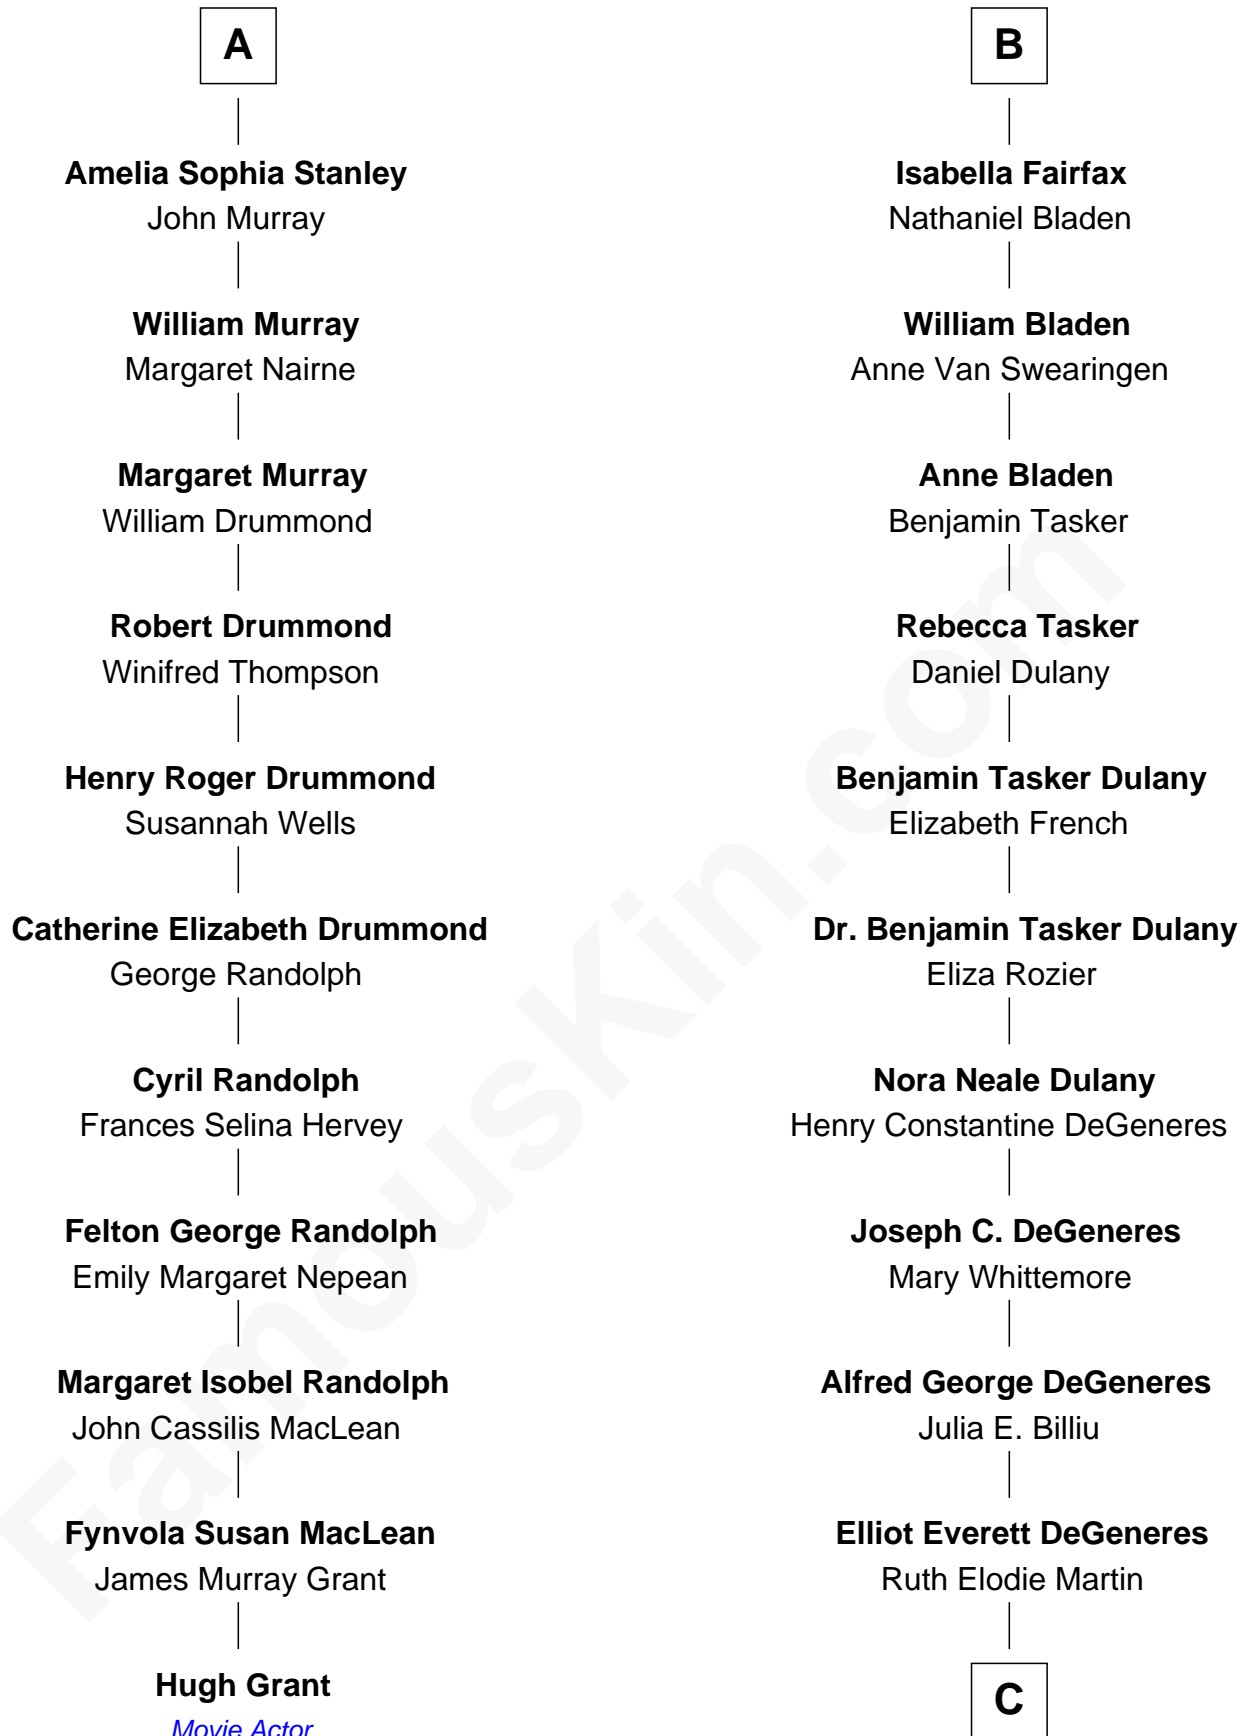

# FamousKin.com Relationship Chart of

**Hugh Grant**

*Movie Actor*

17th cousin 1 time removed of

**Ellen DeGeneres**

*Comedienne and TV Personality*

**Sir Henry Percy**

Eleanor Poynings