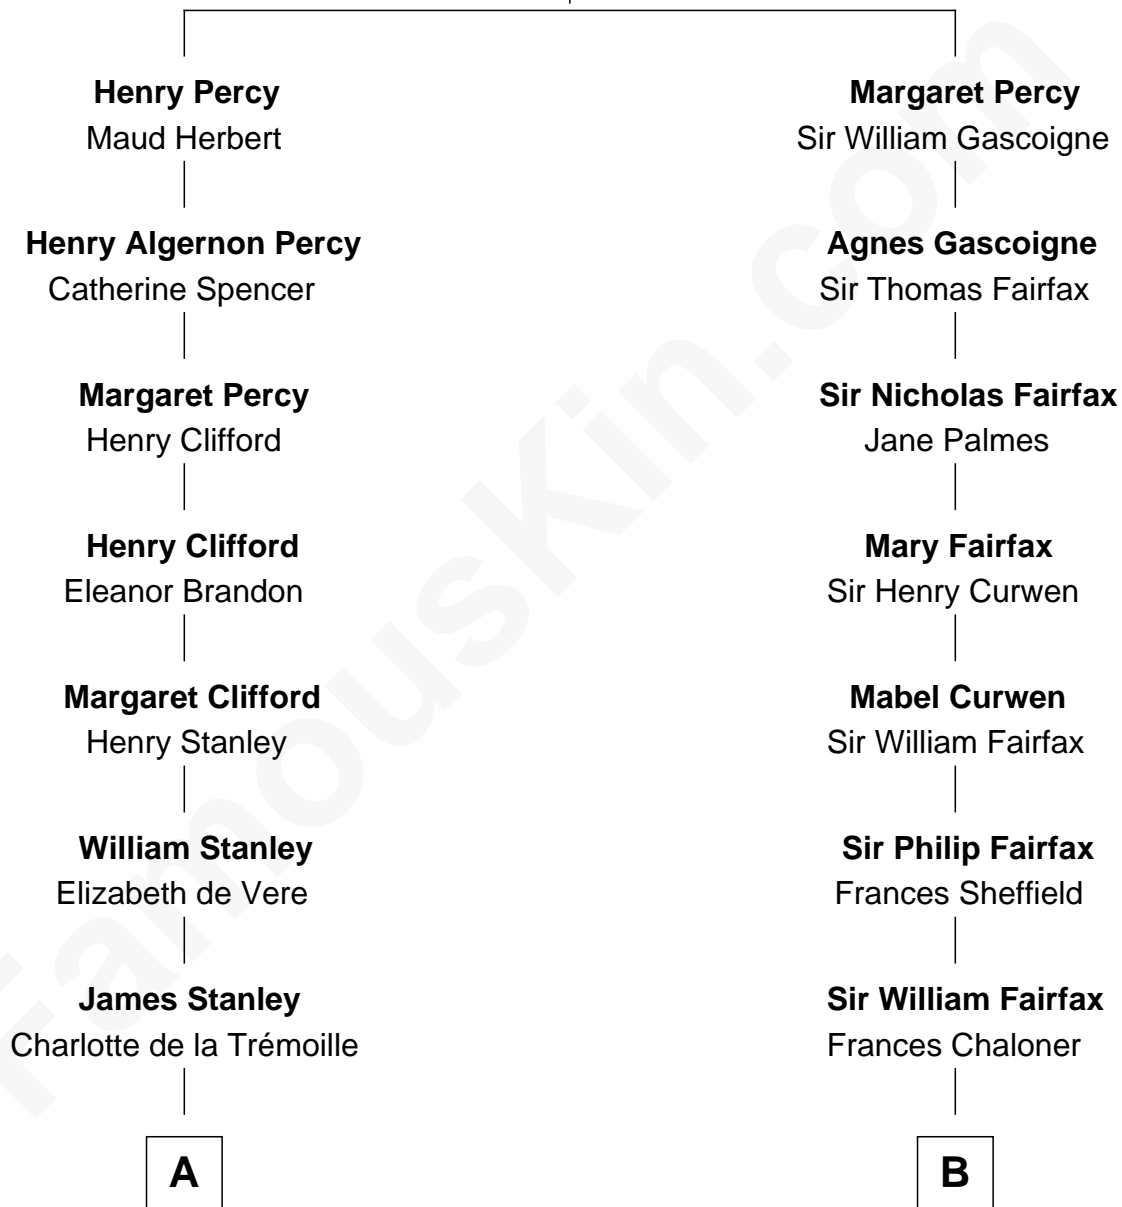

# FamousKin.com Relationship Chart of

**Hugh Grant**

*Movie Actor*

17th cousin 1 time removed of

**Ellen DeGeneres**

*Comedienne and TV Personality*

**Sir Henry Percy**

Eleanor Poynings

C

Elliot Everett DeGeneres

Betty Jane Pfeffer

Ellen DeGeneres

*Comedienne and TV Personality*

FamousKin.com