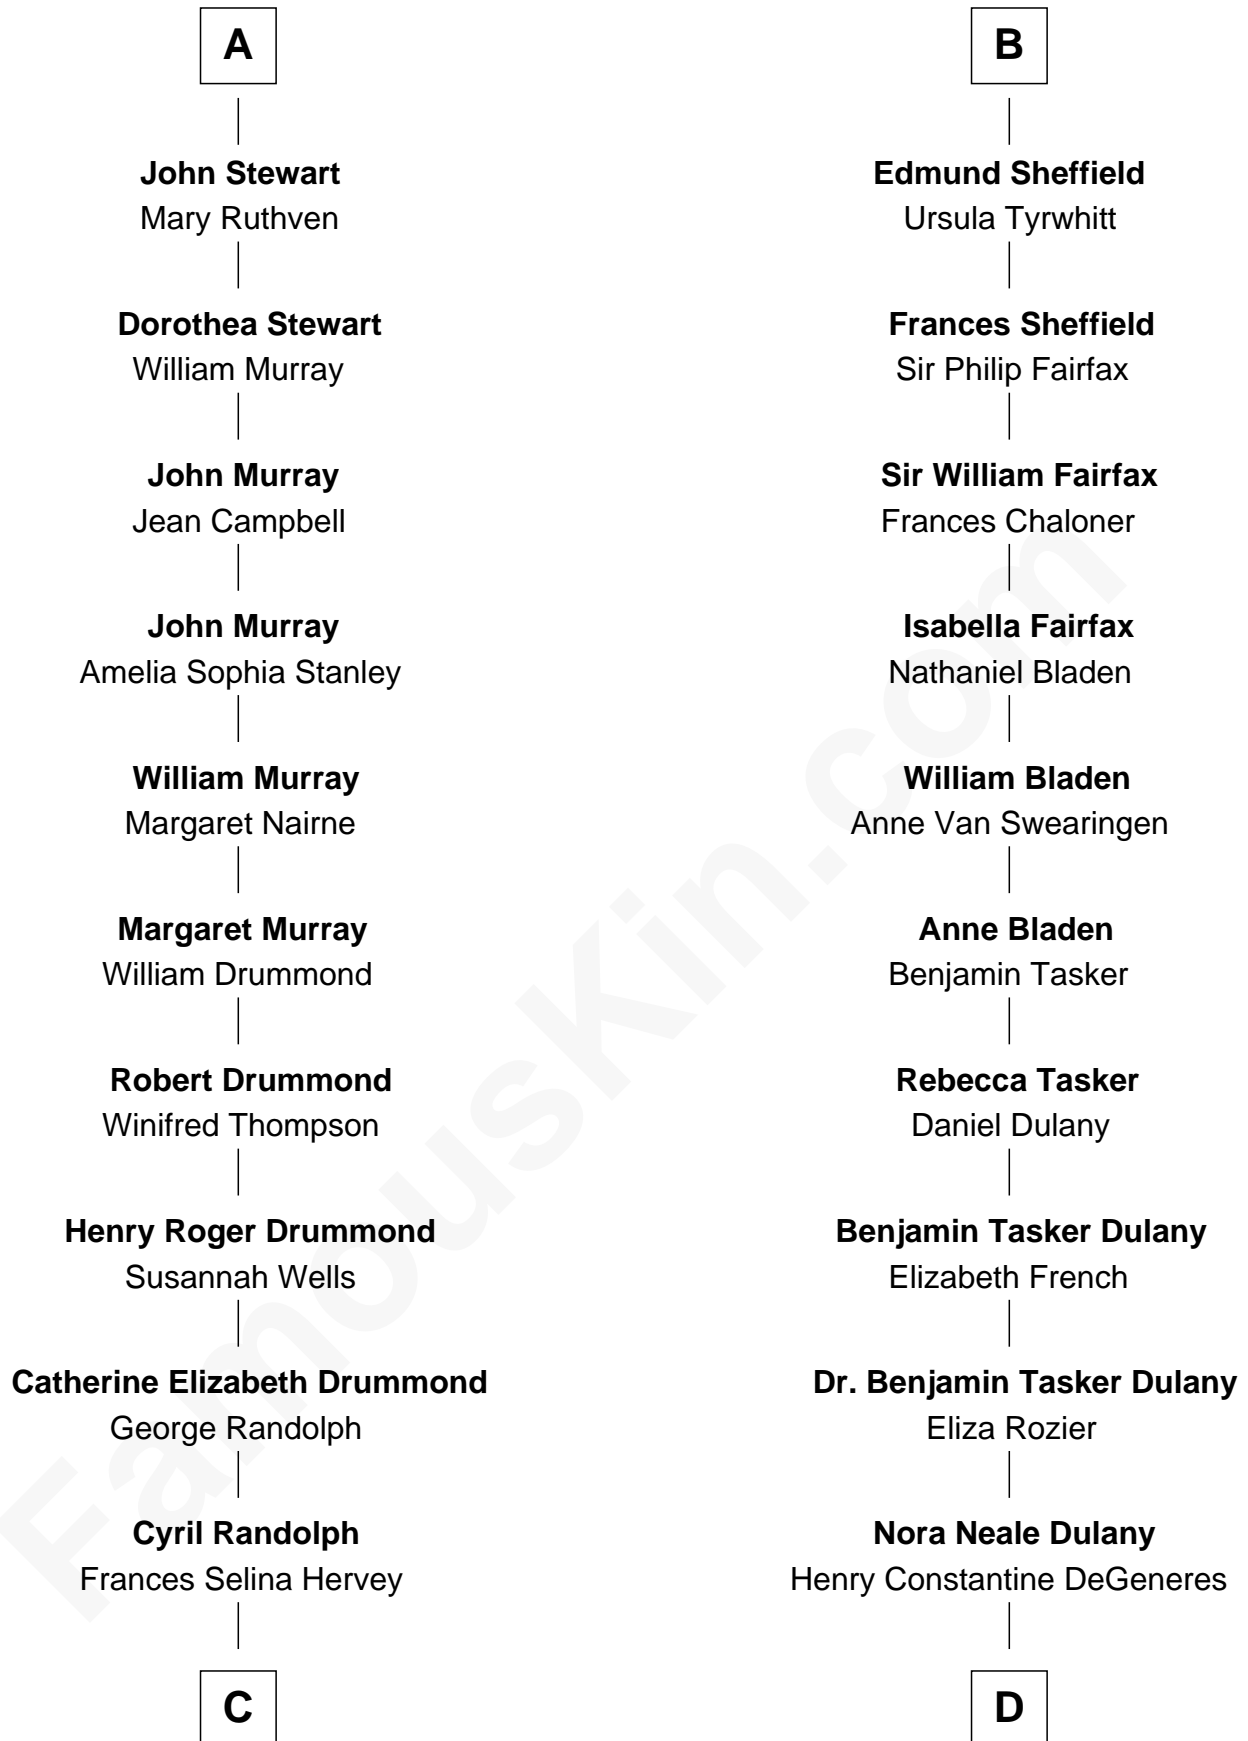

# FamousKin.com Relationship Chart of

**Hugh Grant**  
*Movie Actor*

20th cousin 1 time removed of

**Ellen DeGeneres**

*Comedienne and TV Personality*

**C**

**Felton George Randolph**

Emily Margaret Nepean

**Margaret Isobel Randolph**

John Cassilis MacLean

**Fynvola Susan MacLean**

James Murray Grant

**Hugh Grant**

*Movie Actor*

**D**

**Joseph C. DeGeneres**

Mary Whittemore

**Alfred George DeGeneres**

Julia E. Billiu

**Elliot Everett DeGeneres**

Ruth Elodie Martin

**Elliot Everett DeGeneres**

Betty Jane Pfeffer

**Ellen DeGeneres**