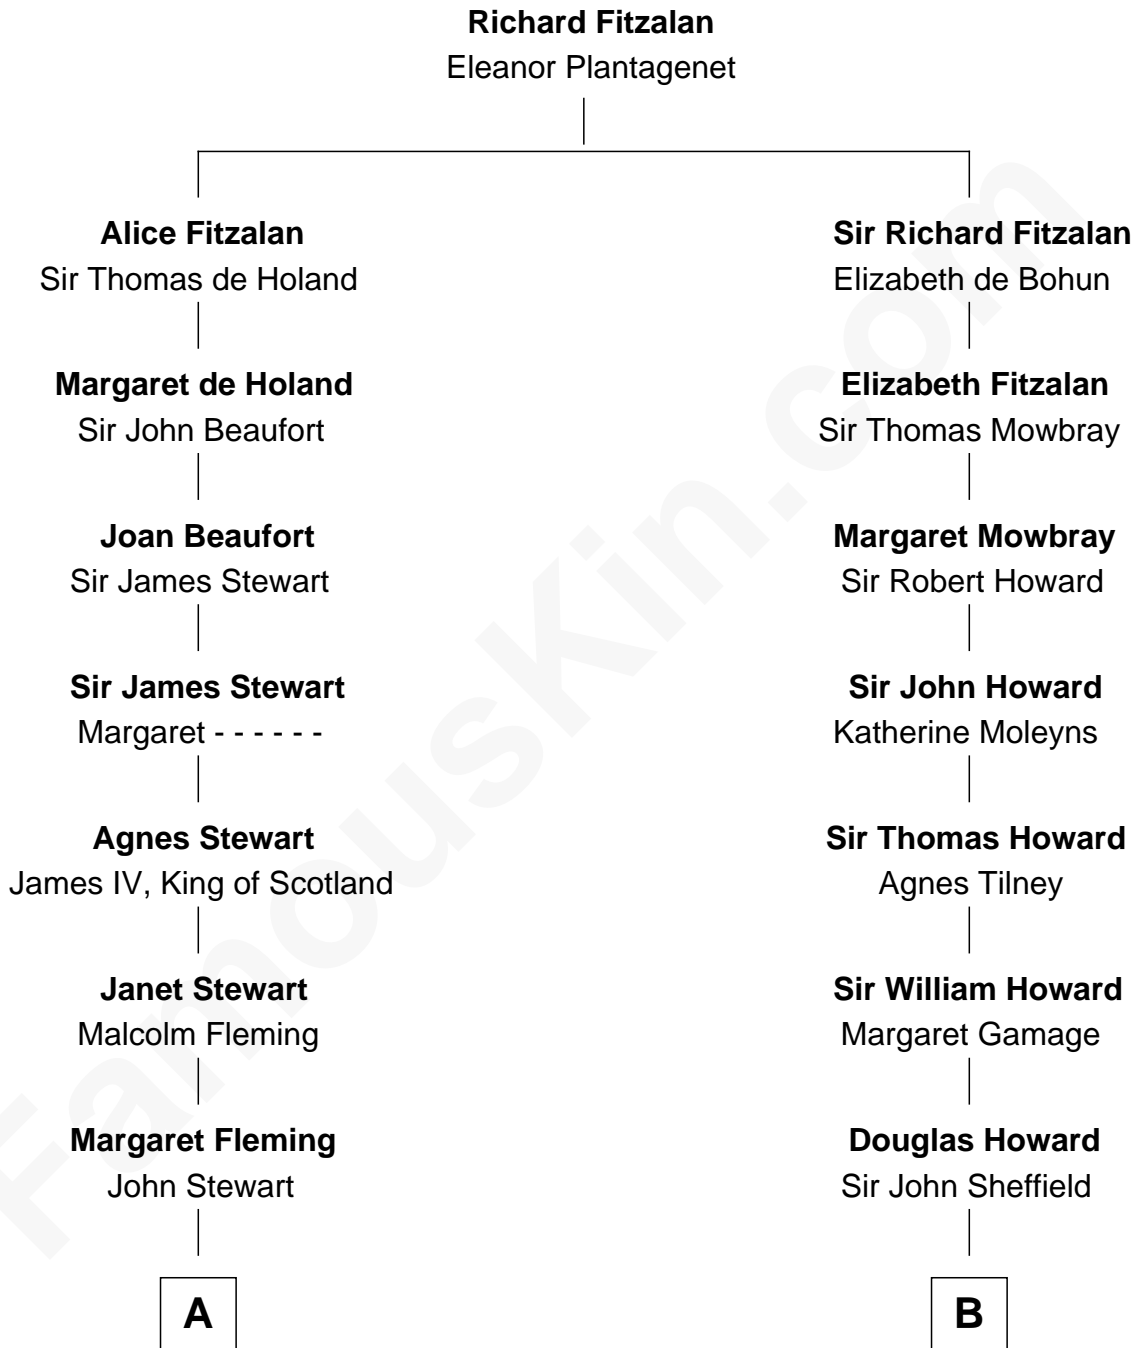

# FamousKin.com Relationship Chart of

**Hugh Grant**  
*Movie Actor*

20th cousin 1 time removed of

**Ellen DeGeneres**

*Comedienne and TV Personality*

**C**

**Felton George Randolph**

Emily Margaret Nepean

**Margaret Isobel Randolph**

John Cassilis MacLean

**Fynvola Susan MacLean**

James Murray Grant

**Hugh Grant**

*Movie Actor*

**D**

**Joseph C. DeGeneres**

Mary Whittemore

**Alfred George DeGeneres**

Julia E. Billiu

**Elliot Everett DeGeneres**

Ruth Elodie Martin

**Elliot Everett DeGeneres**

Betty Jane Pfeffer

**Ellen DeGeneres**