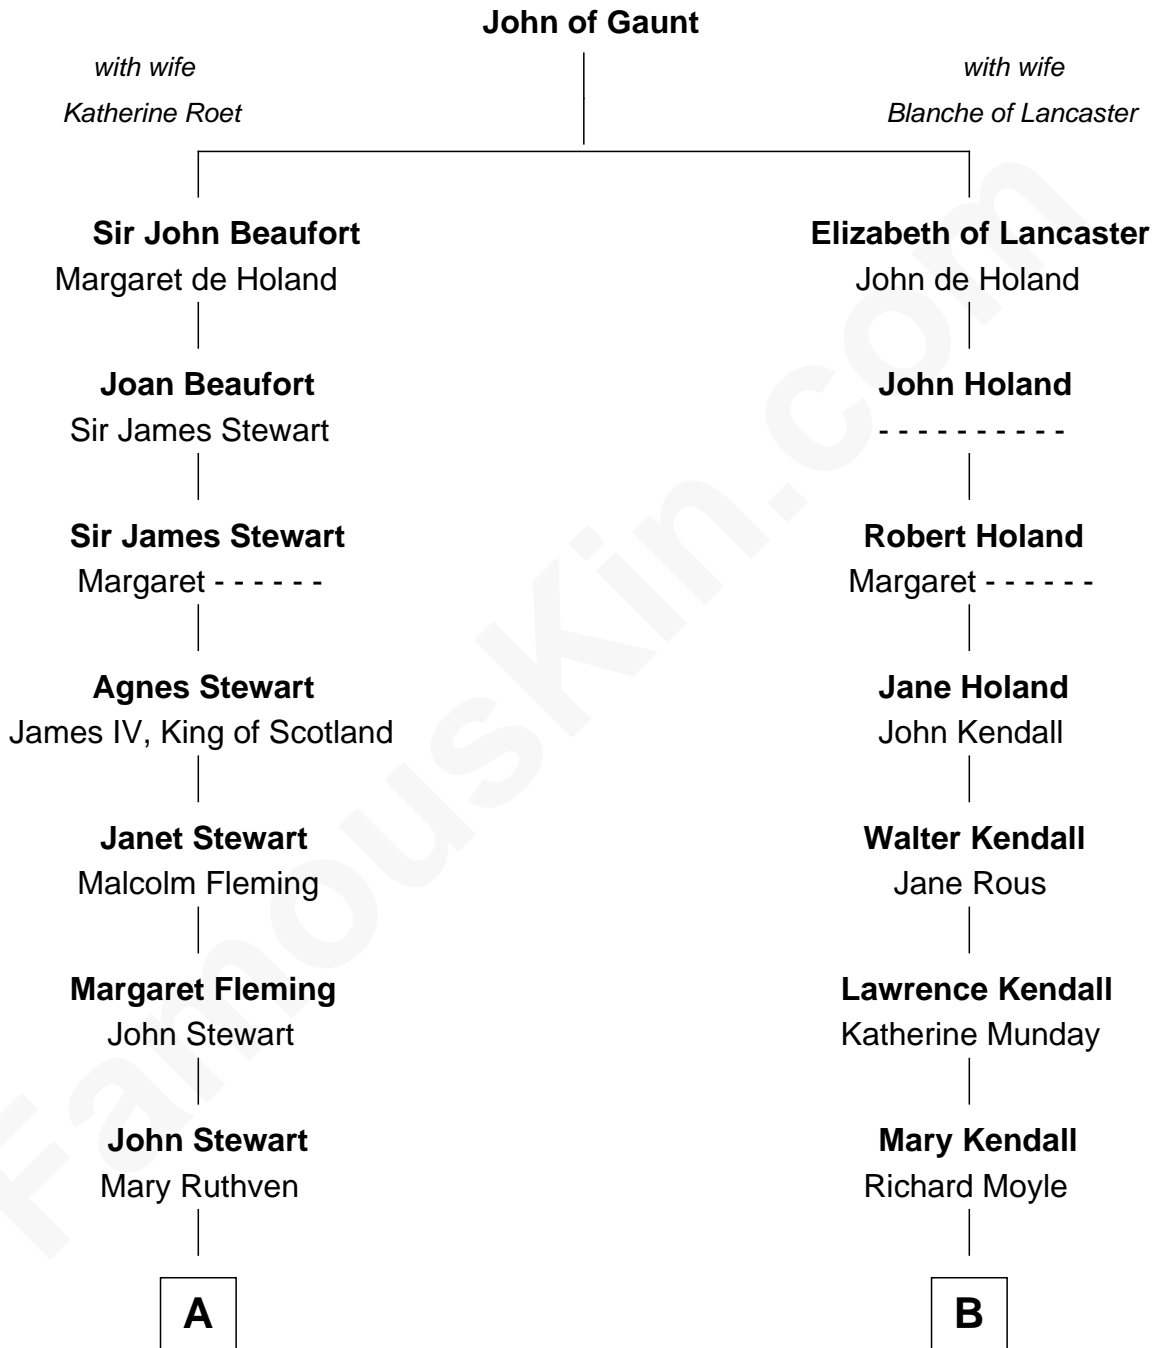

**FamousKin.com**  
**Relationship Chart of**  
**Hugh Grant**  
*Movie Actor*

**17th cousin 2 times removed of**  
**Buckminster Fuller**  
*Author, Architect, and Inventor*

**C**

—  
**Margaret Isobel Randolph**

John Cassilis MacLean

—  
**Fynvola Susan MacLean**

James Murray Grant

—  
**Hugh Grant**

*Movie Actor*

FamousKin.com