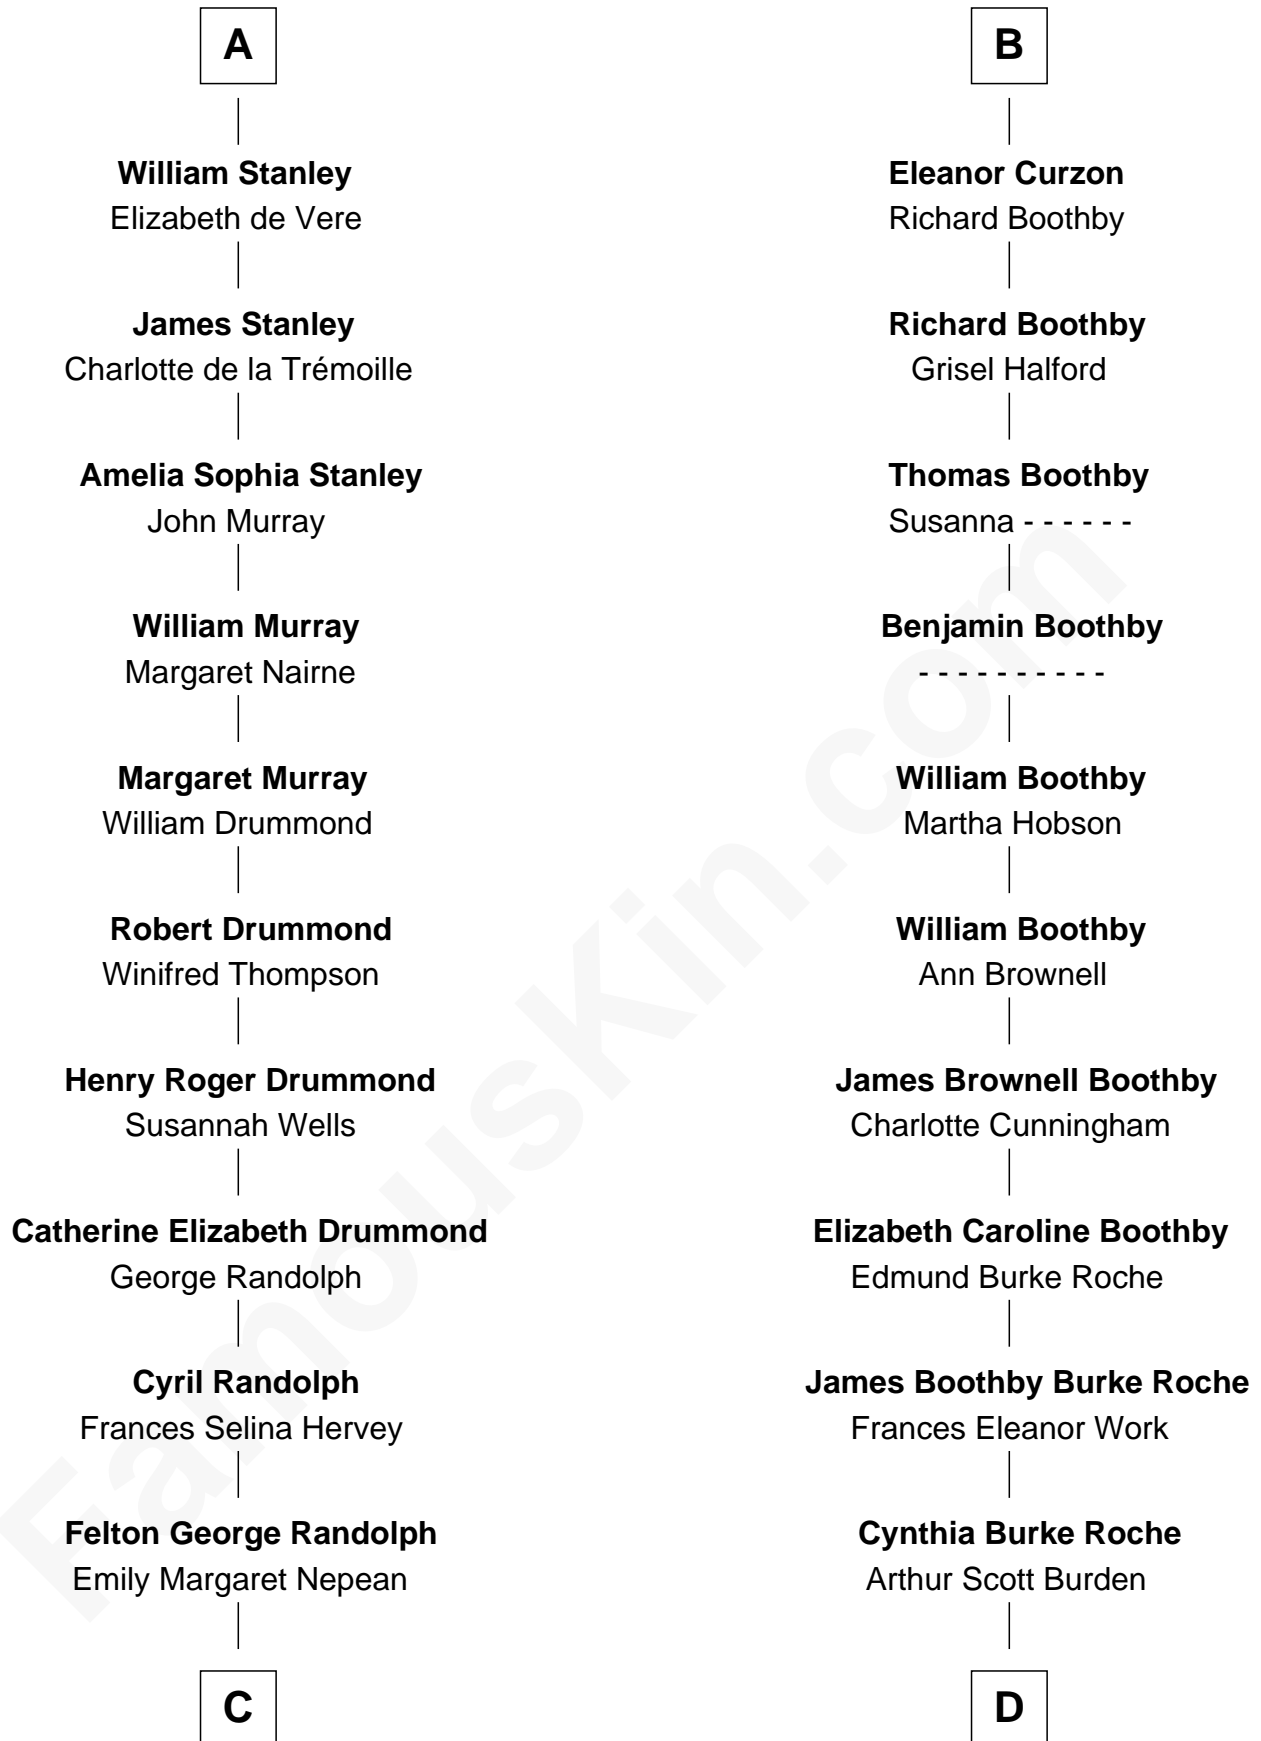

FamousKin.com Relationship Chart of

Hugh Grant

Movie Actor

19th cousin of

Oliver Platt

Movie Actor

Edmund of Langley

Isabella of Castile

FamousKin.com