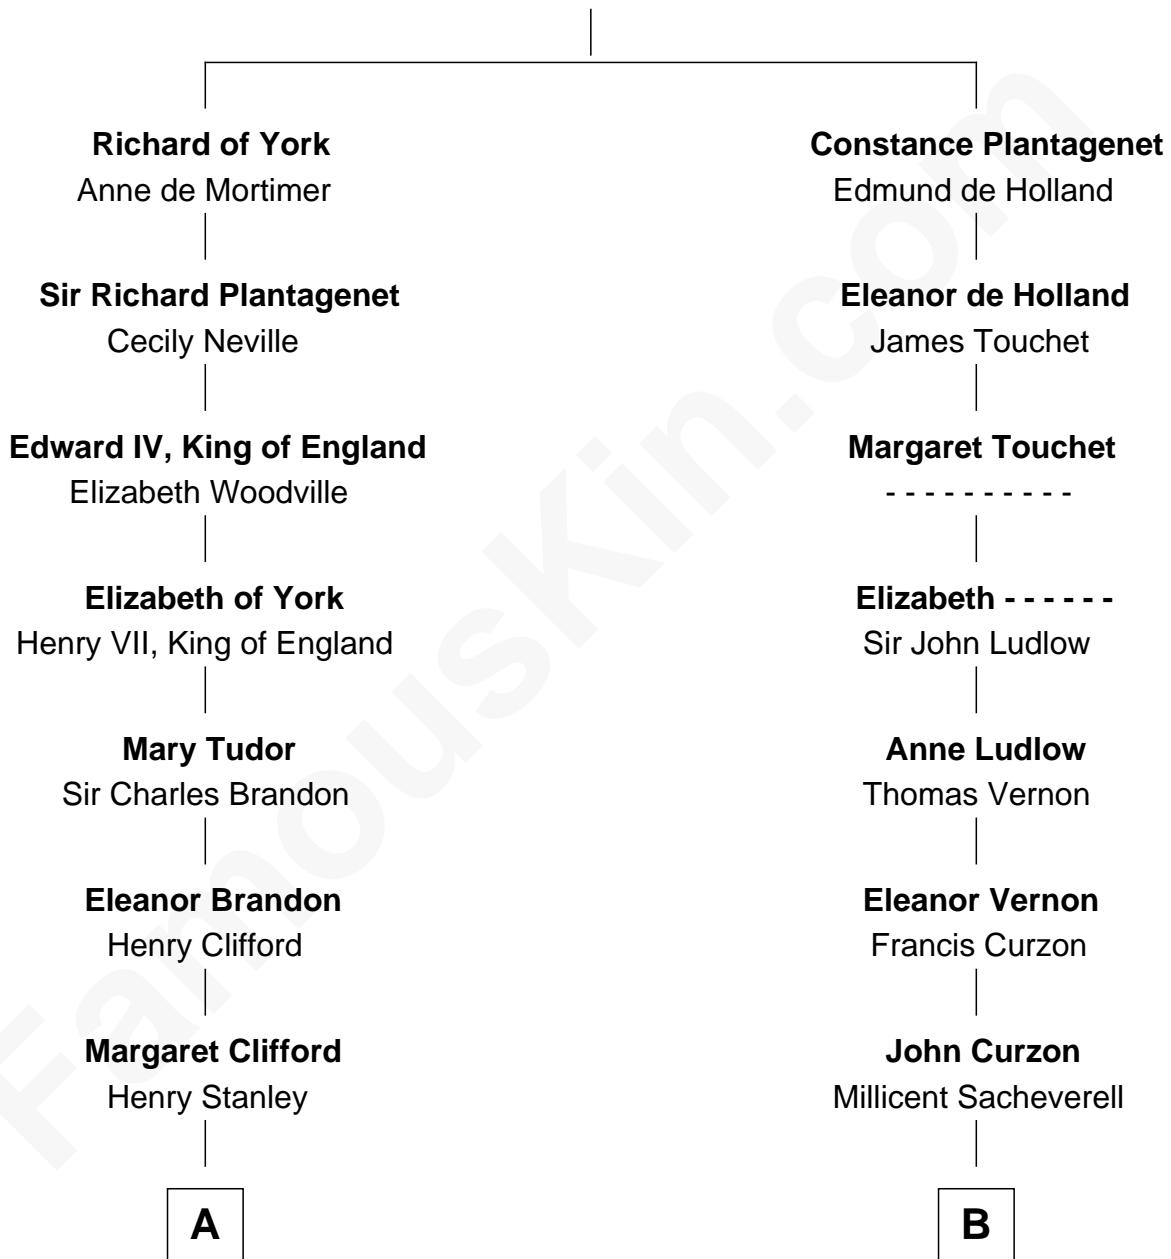

FamousKin.com Relationship Chart of

Hugh Grant

Movie Actor

19th cousin of

Oliver Platt

Movie Actor

Edmund of Langley

Isabella of Castile

FamousKin.com