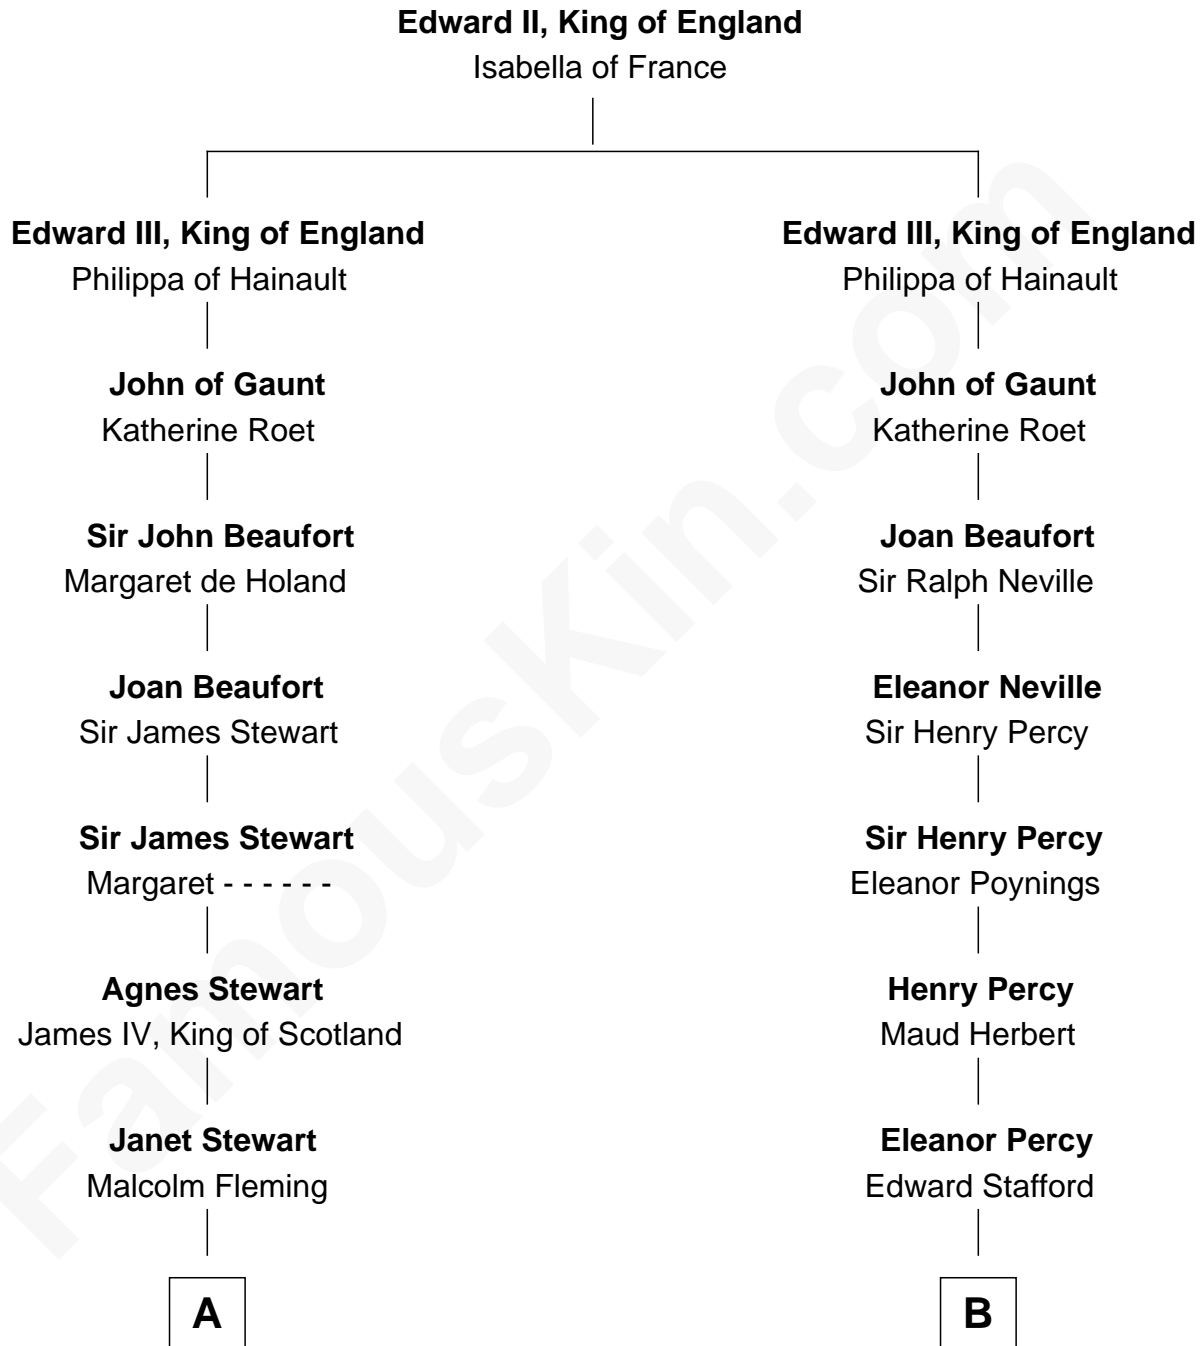

# FamousKin.com Relationship Chart of

**Hugh Grant**

*Movie Actor*

21st cousin of

**Thomas Hunt Morgan**

*Nobel Prize Winner in Physiology or Medicine*

**C**

**Cyril Randolph**  
Frances Selina Hervey

**Felton George Randolph**  
Emily Margaret Nepean

**Margaret Isobel Randolph**  
John Cassilis MacLean

**Fynvola Susan MacLean**  
James Murray Grant

**Hugh Grant**  
*Movie Actor*

**D**

**John Ross Key**  
Anne Phebe Penn Dagworthy Charlton