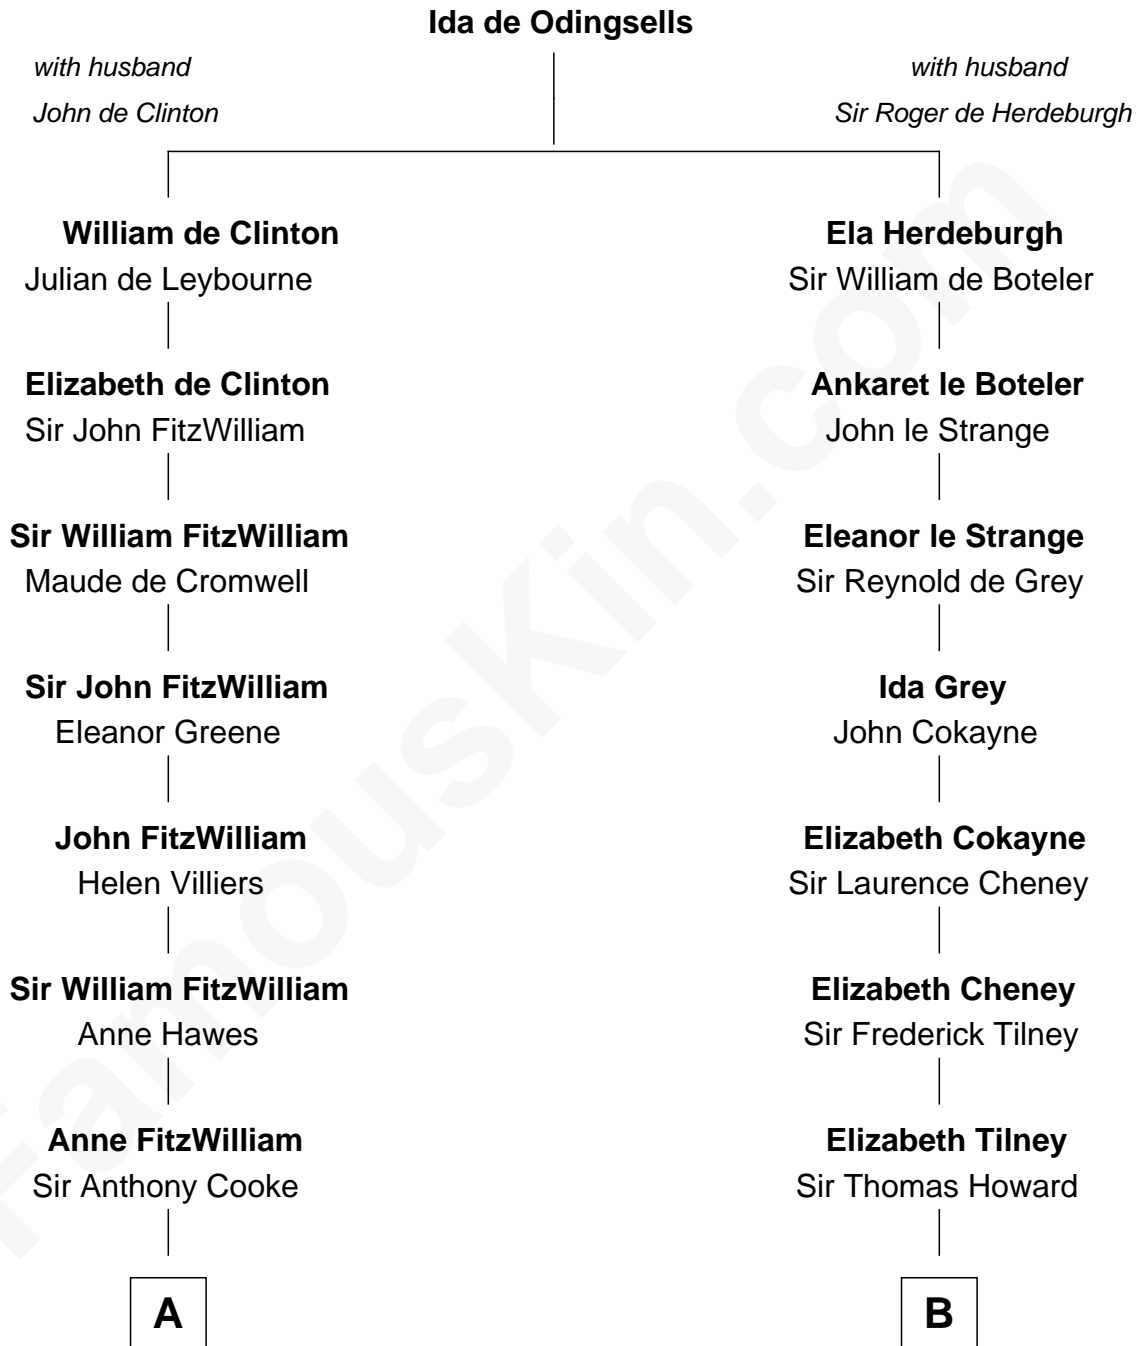

FamousKin.com Relationship Chart of

Hugh Grant
Movie Actor

21st cousin of

Thomas Hunt Morgan

Nobel Prize Winner in Physiology or Medicine

C

Cyril Randolph
Frances Selina Hervey

Felton George Randolph
Emily Margaret Nepean