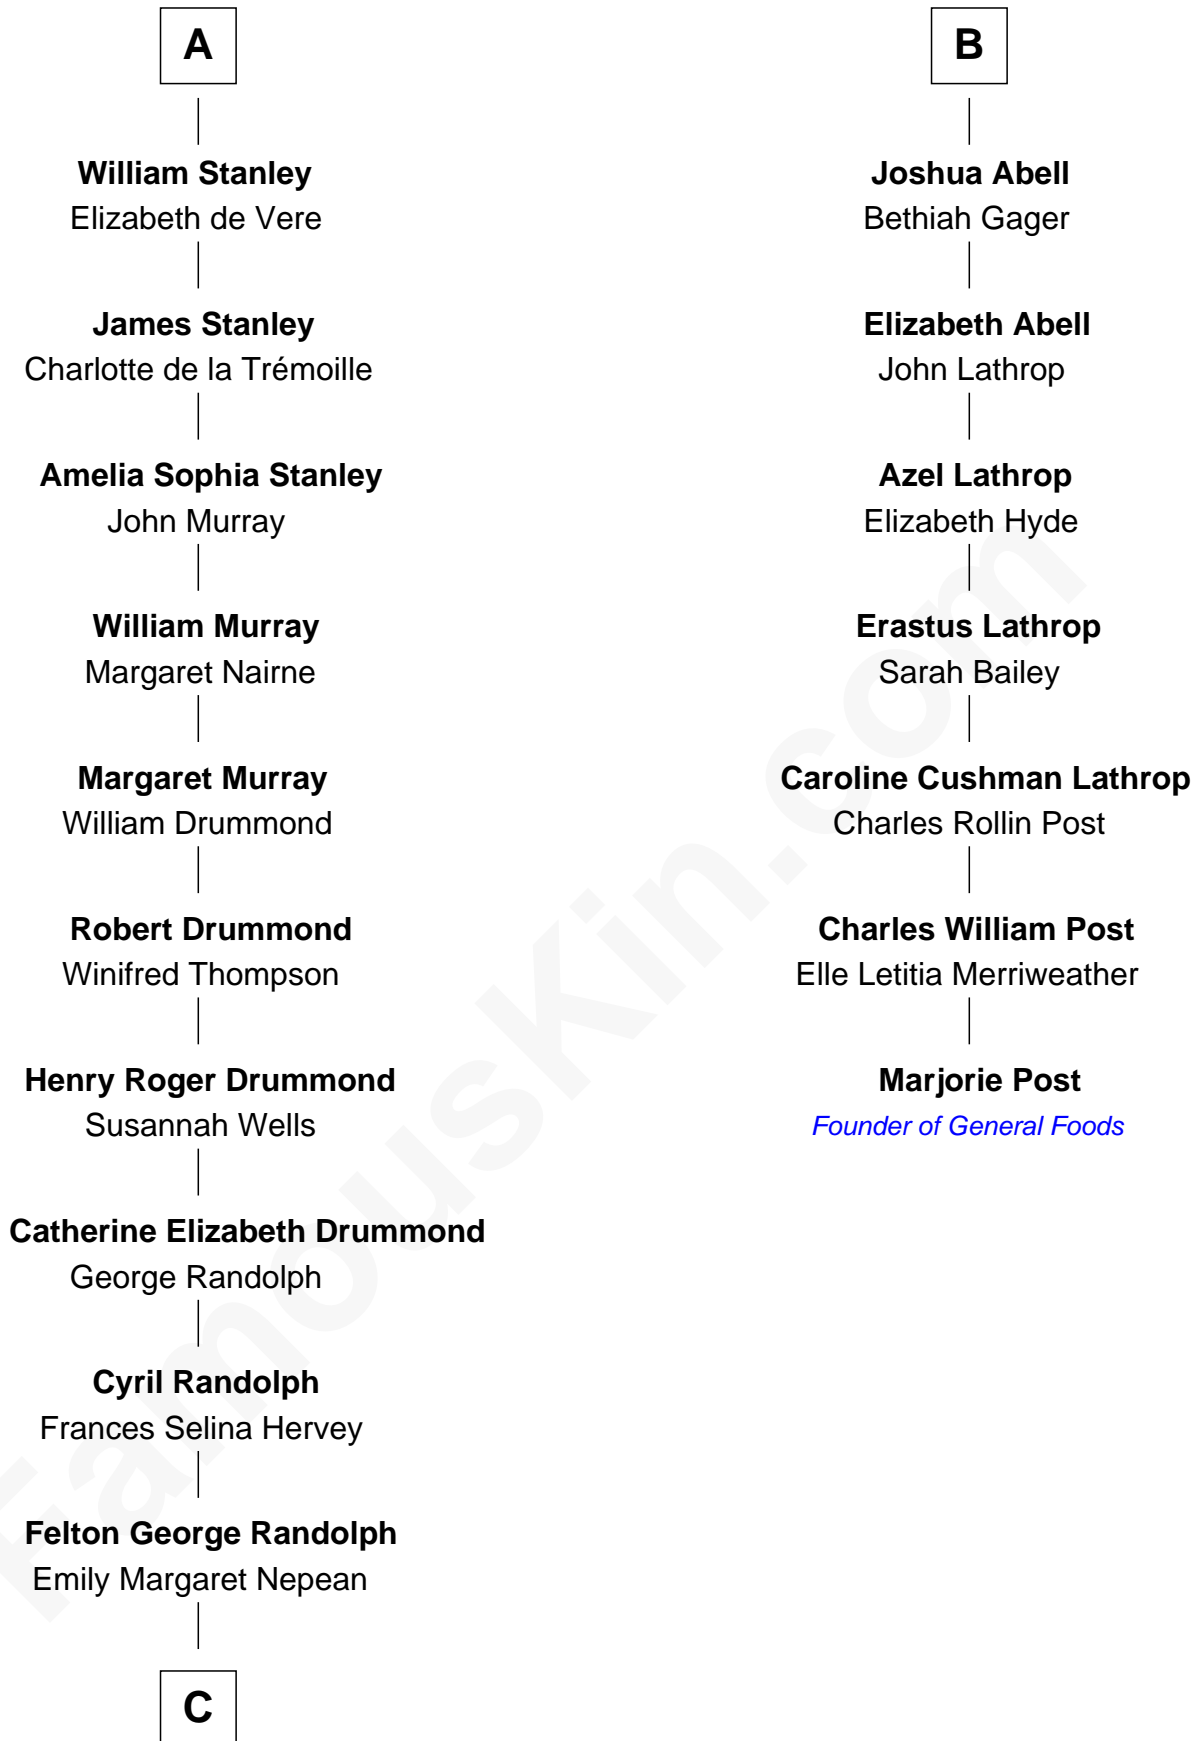

FamousKin.com Relationship Chart of

Hugh Grant

Movie Actor

13th cousin 6 times removed of

Marjorie Post

Founder of General Foods

C

—
Margaret Isobel Randolph