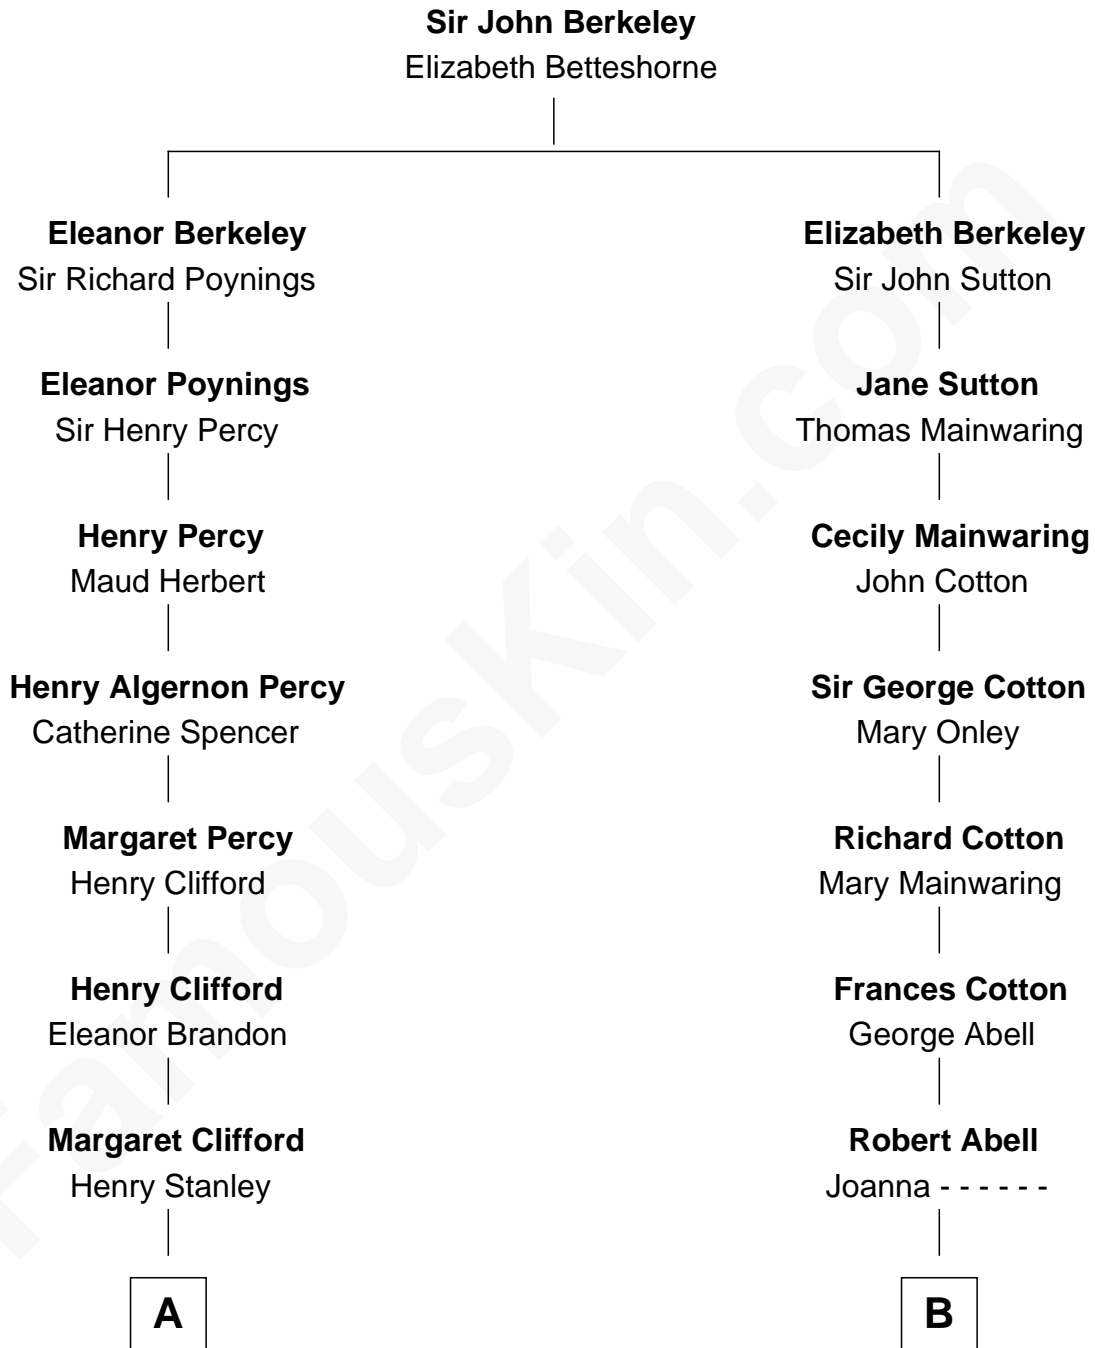

FamousKin.com Relationship Chart of

Hugh Grant

Movie Actor

13th cousin 6 times removed of

Marjorie Post

Founder of General Foods

C

—
Margaret Isobel Randolph

John Cassilis MacLean

—
Fynvola Susan MacLean

James Murray Grant

—
Hugh Grant

Movie Actor

FamousKin.com