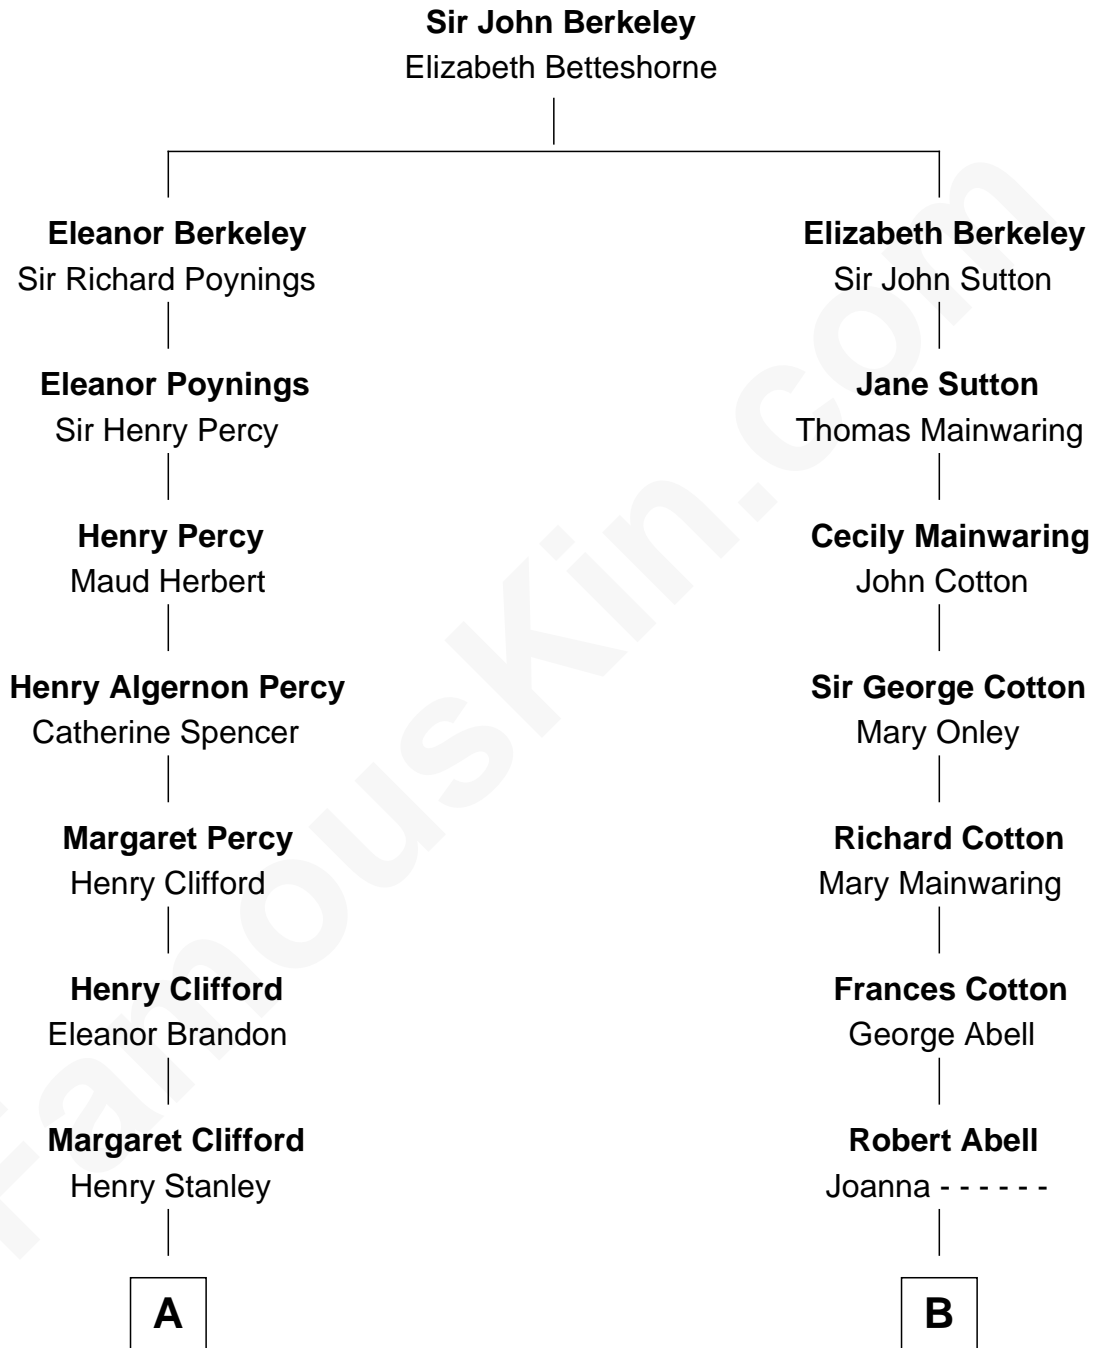

FamousKin.com Relationship Chart of

Hugh Grant

Movie Actor

12th cousin 7 times removed of

C. W. Post

Founder of Post Cereals

C

—
Margaret Isobel Randolph

John Cassilis MacLean

—
Fynvola Susan MacLean

James Murray Grant

—
Hugh Grant

Movie Actor

FamousKin.com