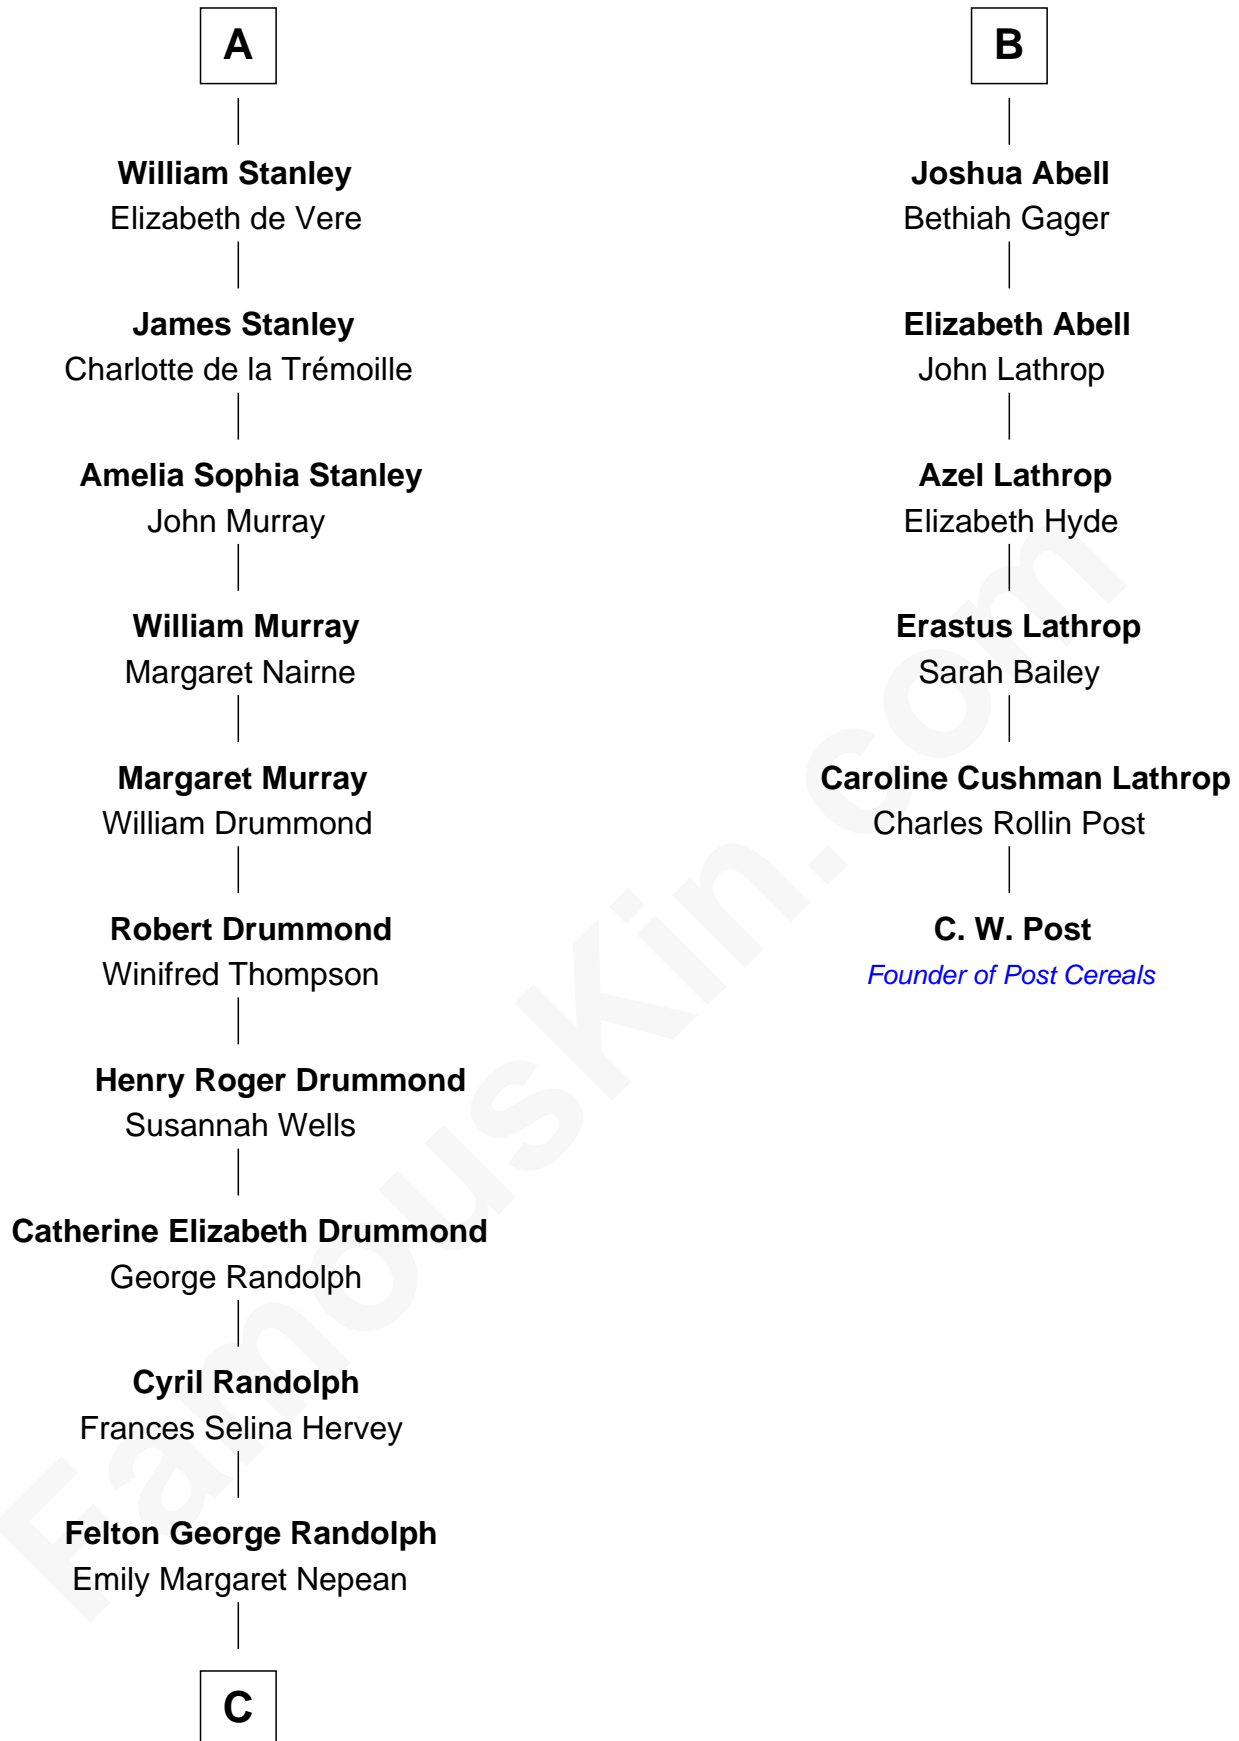

FamousKin.com Relationship Chart of

Hugh Grant

Movie Actor

12th cousin 7 times removed of

C. W. Post

Founder of Post Cereals

C

—
Margaret Isobel Randolph

John Cassilis MacLean

—
Fynvola Susan MacLean

James Murray Grant

—
Hugh Grant

Movie Actor

FamousKin.com