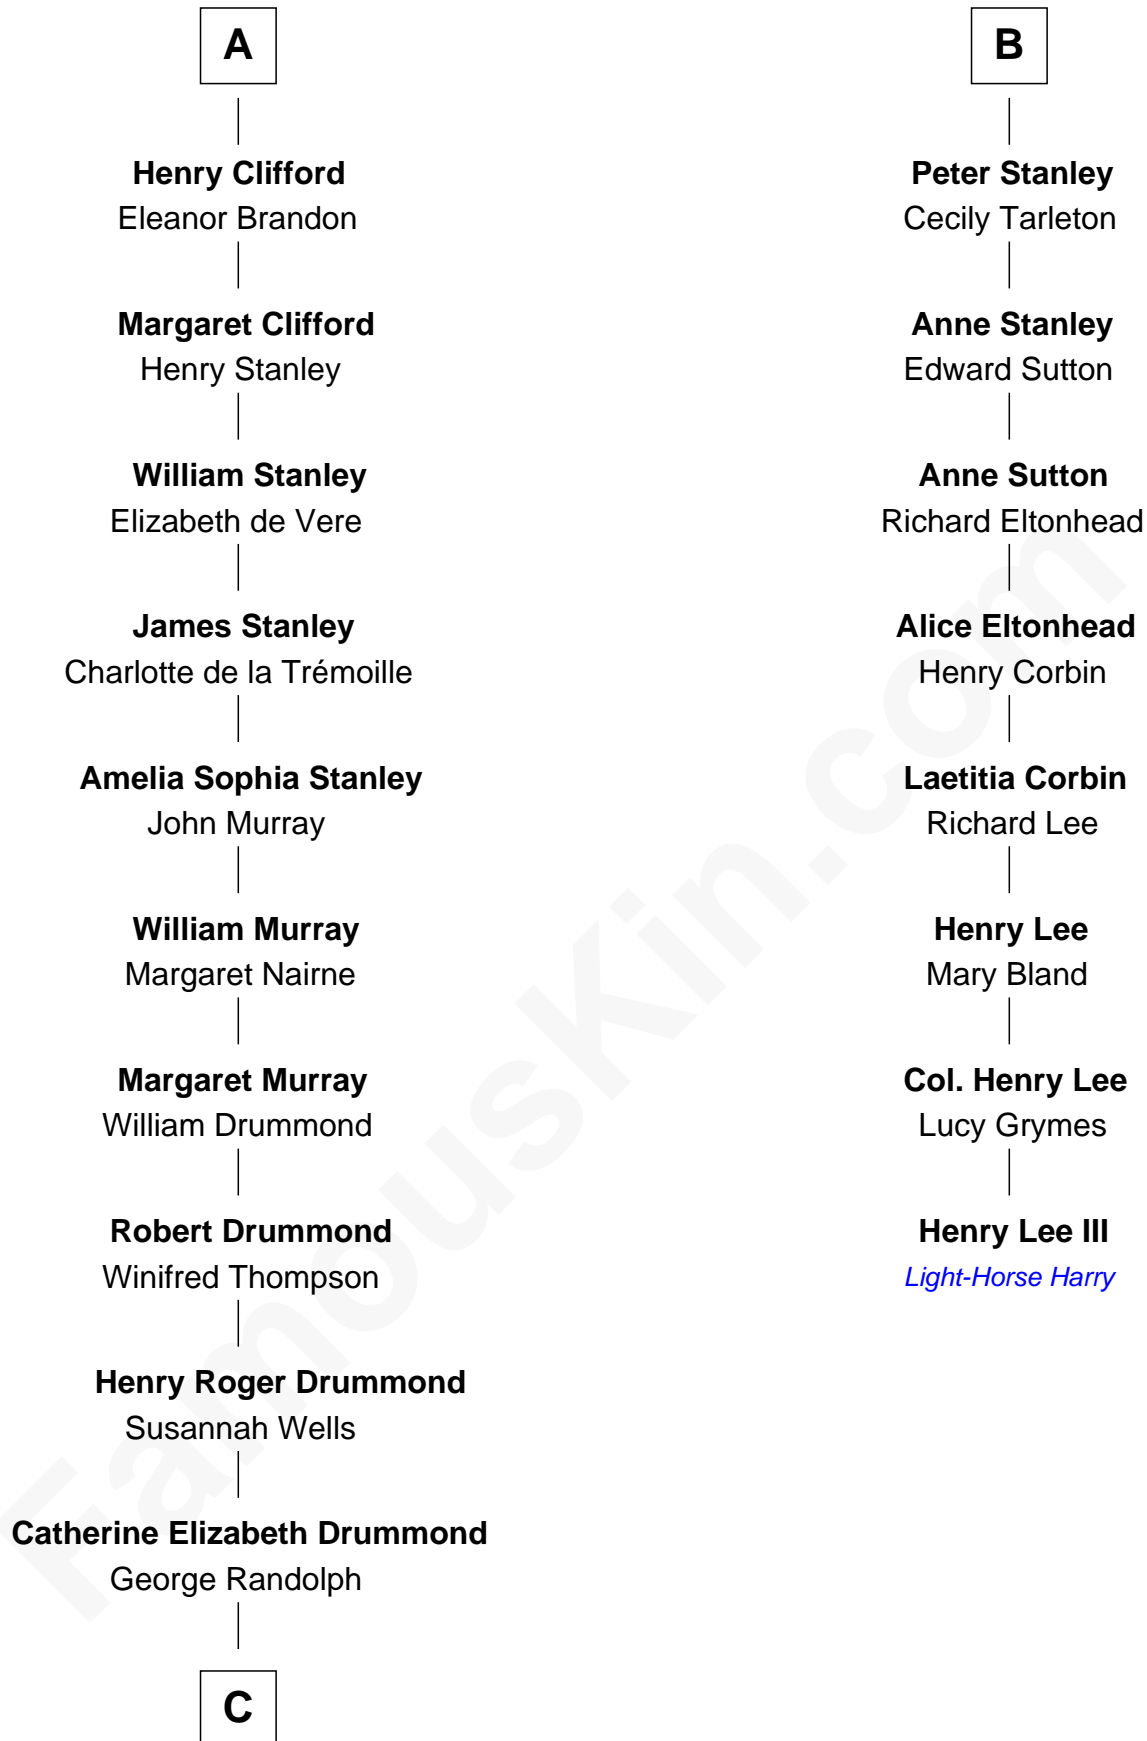

FamousKin.com Relationship Chart of

Hugh Grant
Movie Actor

14th cousin 7 times removed of

Henry Lee III
9th Governor of Virginia

Ralph de Stafford

with wife
Margaret de Audley

with wife
Katherine de Hastang

Joan Dacre
Thomas Clifford

Mary Savage
William Stanley

John Clifford
Margaret Bromflete

William Stanley
Alice Hoghton

Henry Clifford
Anne St. John

Sir William Stanley
Agnes Grosvenor

Henry Clifford
Margaret Percy

Sir William Stanley
Anne Harington

A

B

C

—
Cyril Randolph

Frances Selina Hervey

—
Felton George Randolph

Emily Margaret Nepean