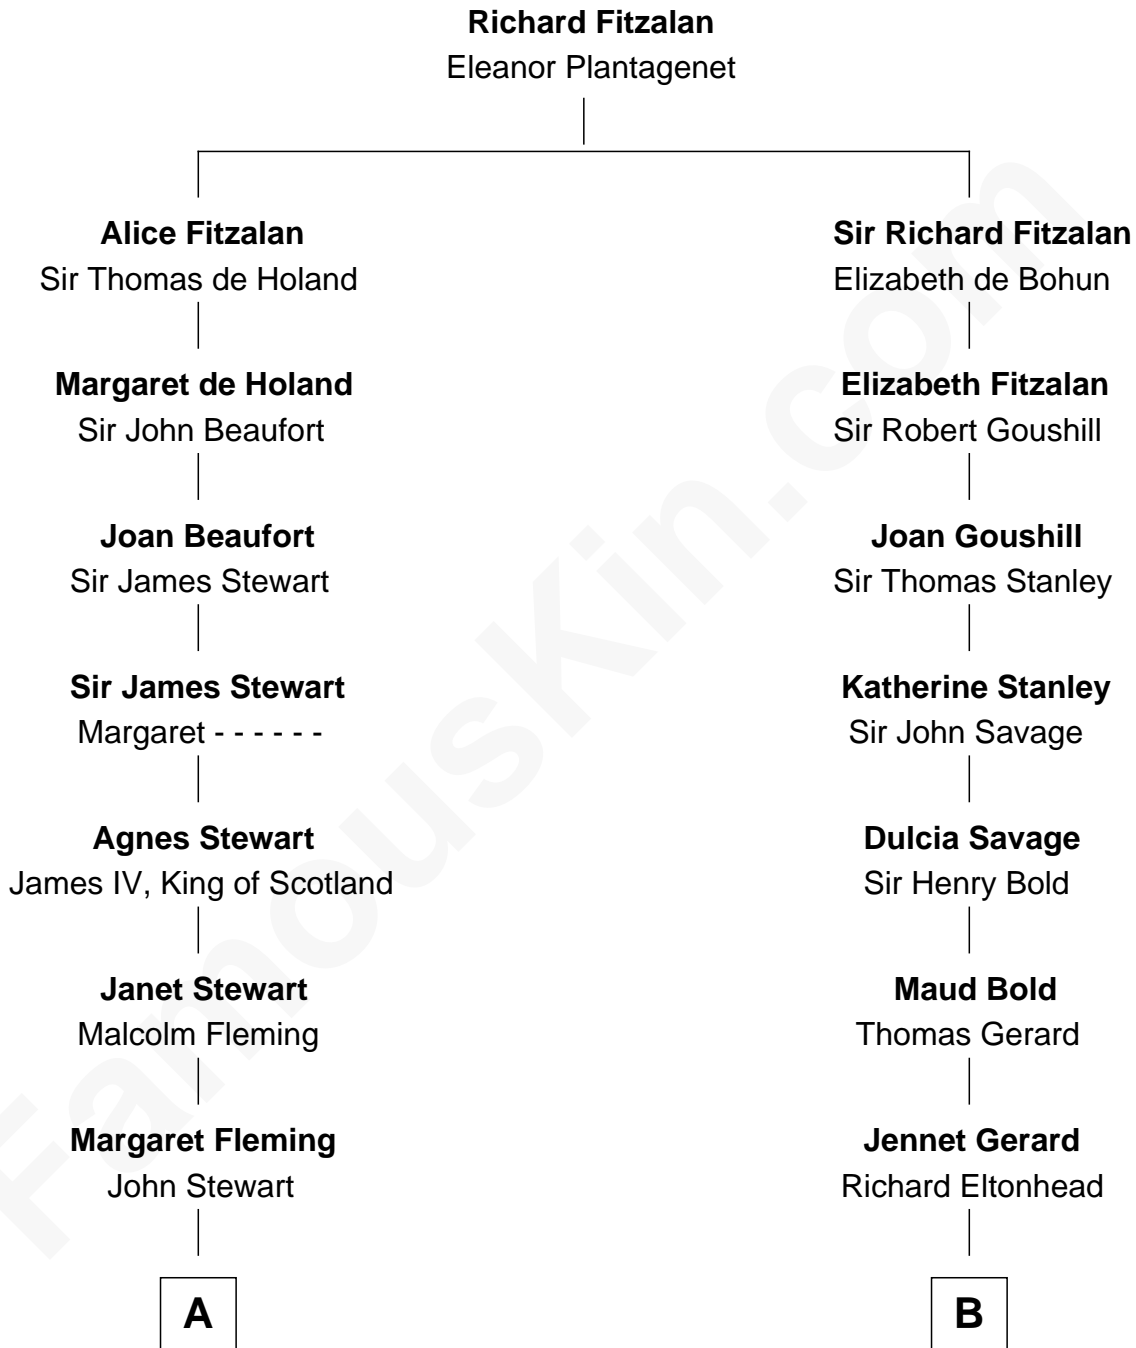

# FamousKin.com Relationship Chart of

**Hugh Grant**  
Movie Actor

13th cousin 7 times removed of

**Henry Lee III**  
9th Governor of Virginia

**C**

—  
**Felton George Randolph**

Emily Margaret Nepean

—  
**Margaret Isobel Randolph**

John Cassilis MacLean

—  
**Fynvola Susan MacLean**

James Murray Grant

—  
**Hugh Grant**

*Movie Actor*

FamousKin.com