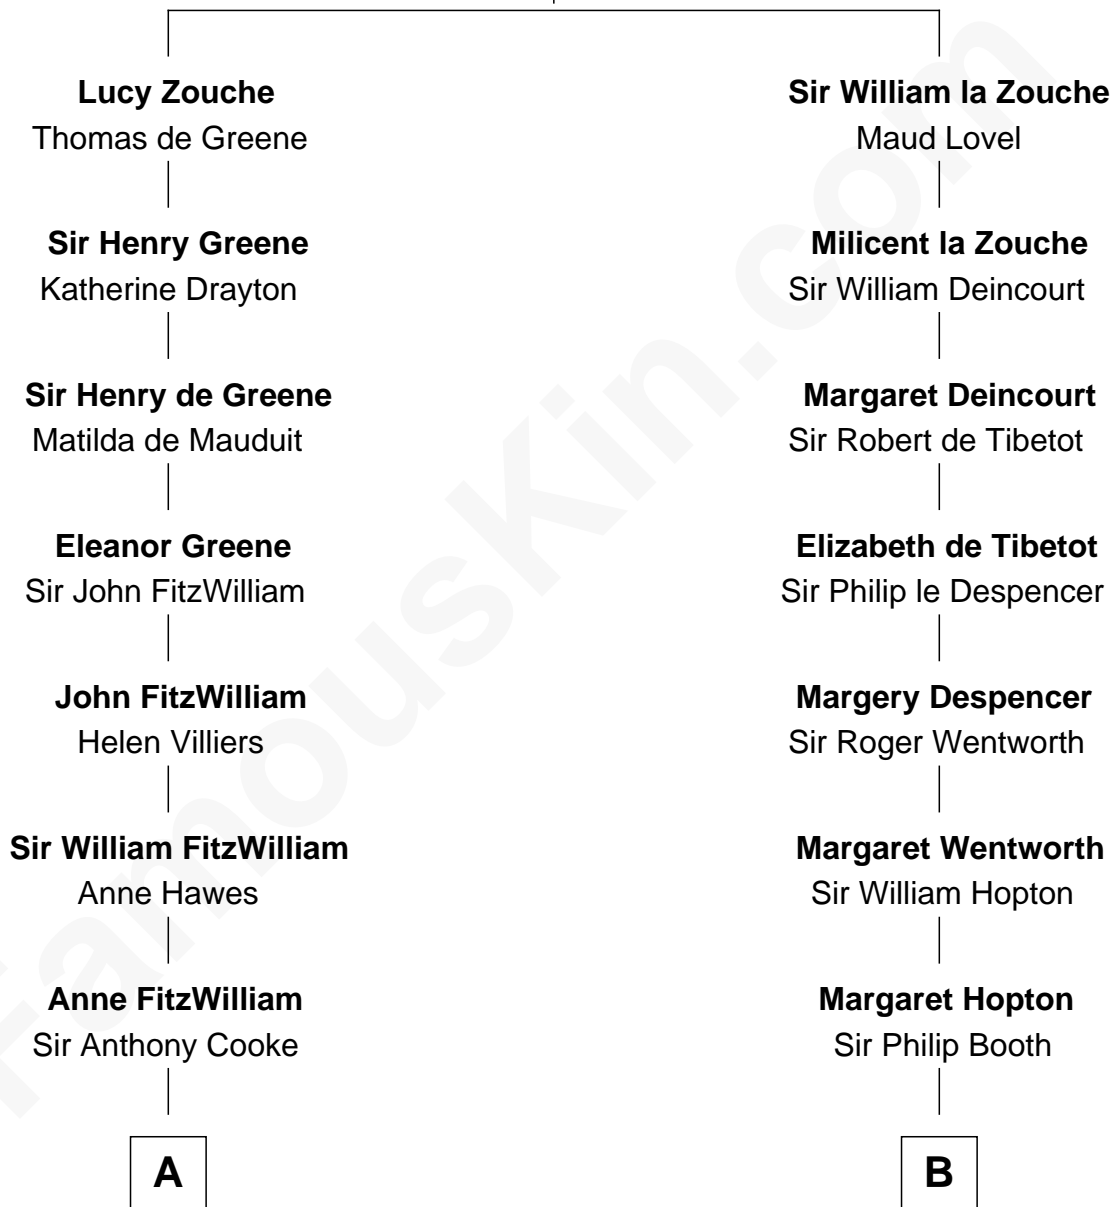

FamousKin.com Relationship Chart of

Hugh Grant

Movie Actor

17th cousin 4 times removed of

Henry Lee III

9th Governor of Virginia

Eudo la Zouche
Milicent de Cantilupe

C

—
Cyril Randolph

Frances Selina Hervey

—
Felton George Randolph

Emily Margaret Nepean

—
Margaret Isobel Randolph

John Cassilis MacLean

—
Fynvola Susan MacLean

James Murray Grant