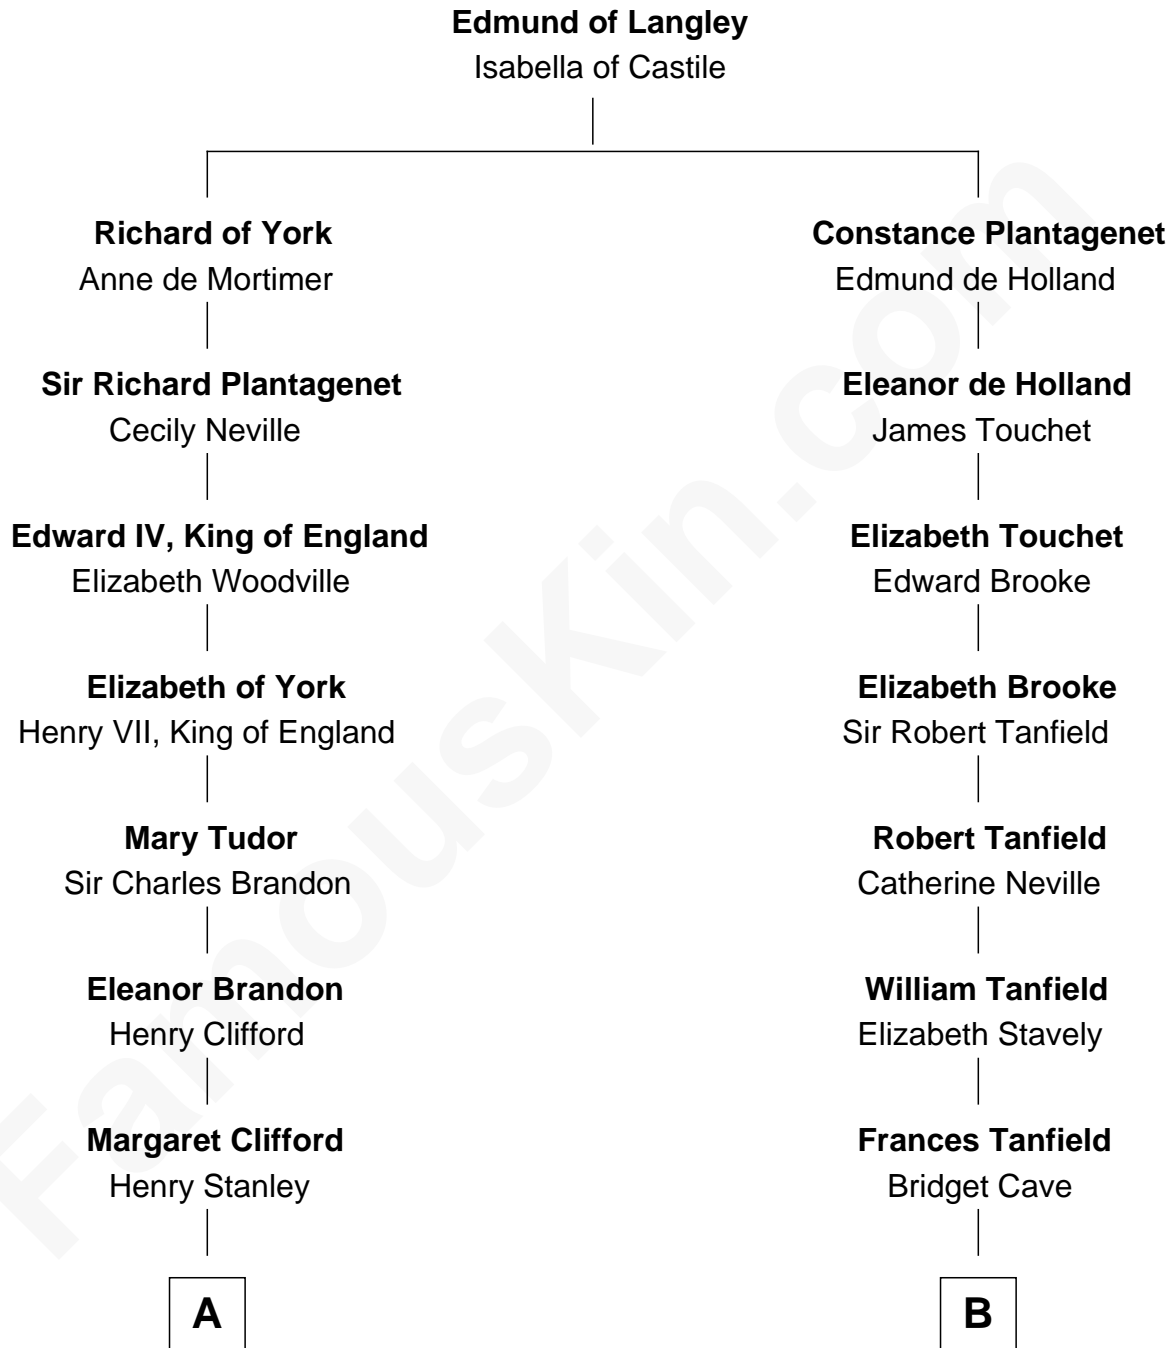

FamousKin.com Relationship Chart of

Hugh Grant

Movie Actor

16th cousin 3 times removed of

General Robert E. Lee

Confederate Army - U.S. Civil War

C

—
Margaret Isobel Randolph

John Cassilis MacLean

—
Fynvola Susan MacLean

James Murray Grant

—
Hugh Grant

Movie Actor

FamousKin.com