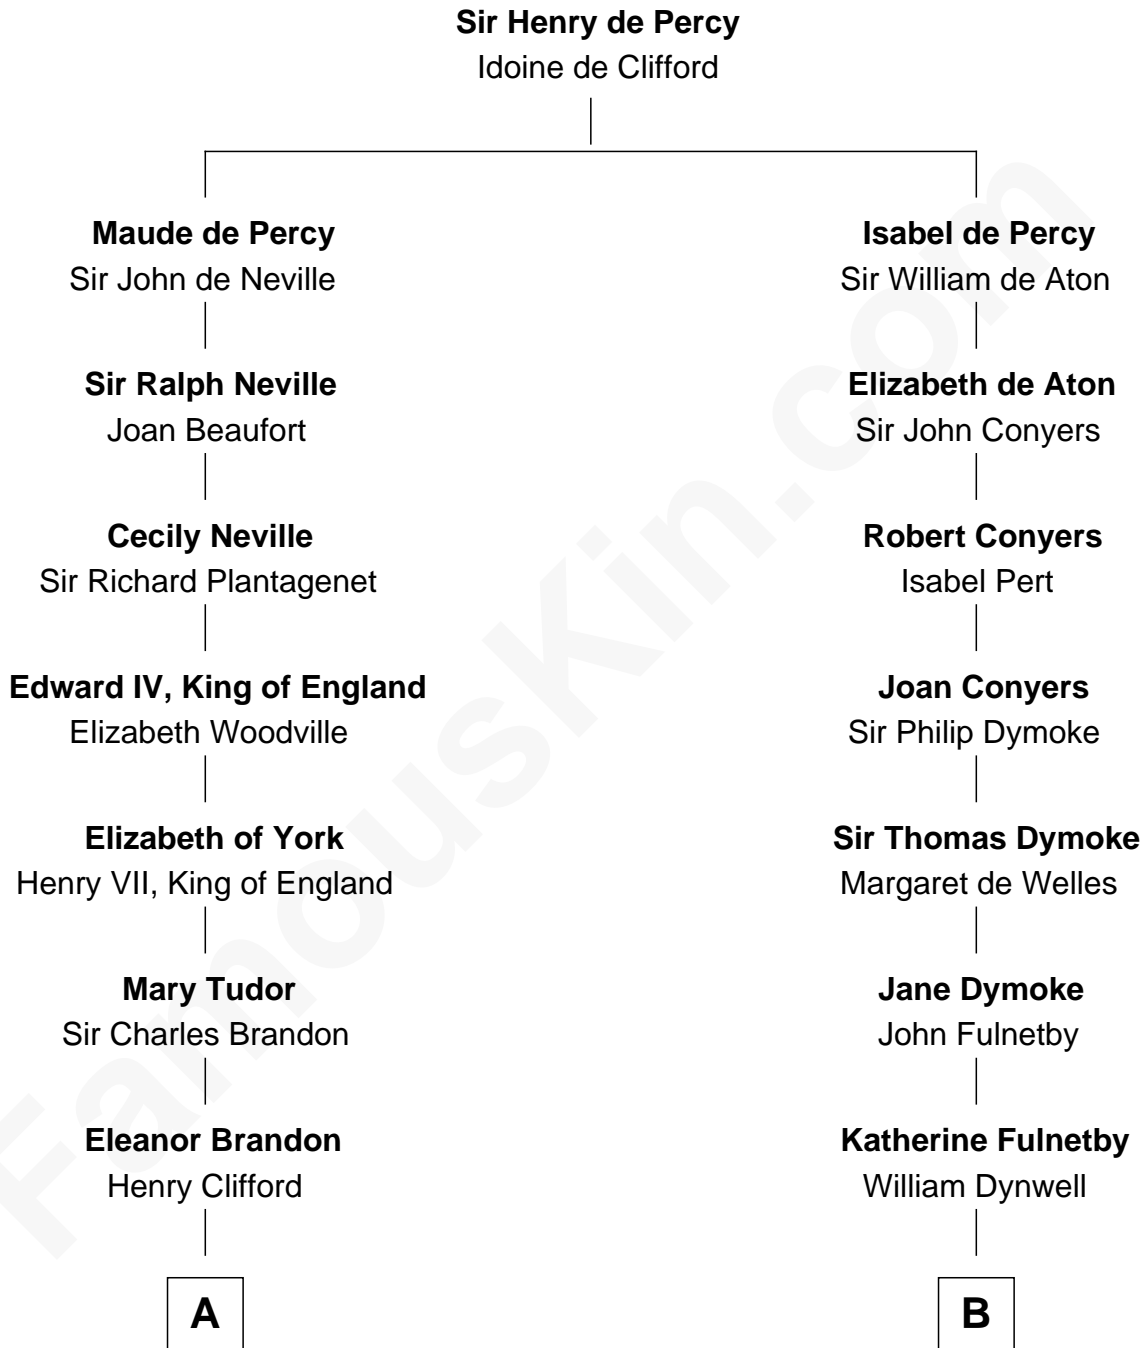

FamousKin.com Relationship Chart of

Hugh Grant

Movie Actor

20th cousin 1 time removed of

Linda Hamilton

TV and Movie Actress

C

Felton George Randolph

Stephen P. Holt

Aurelia Morgan Grimes

Taylor Holt

Frances Kyle

Dr. Richard Huckstep Holt

Mildred Alberta Derby

Barbara Kyle Holt

Dr. Carroll Stanford Hamilton