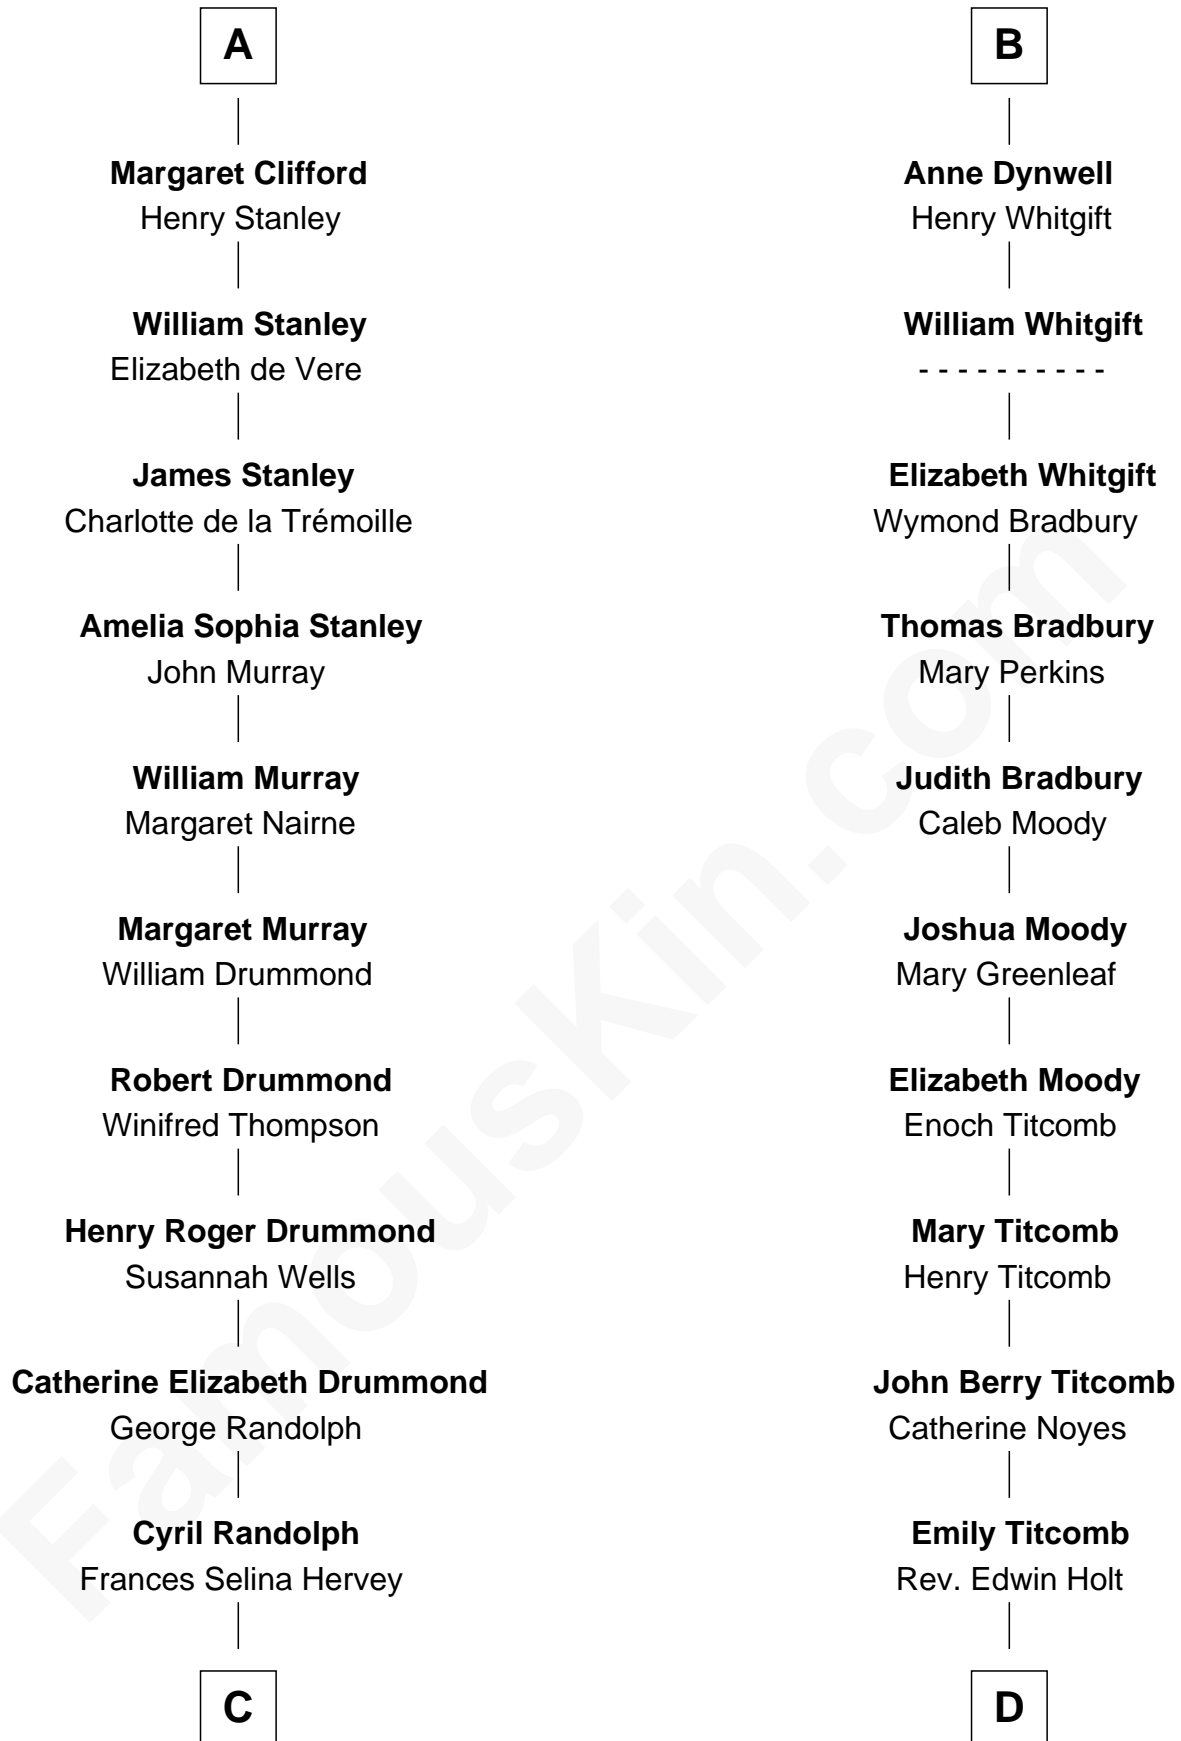

FamousKin.com Relationship Chart of

Hugh Grant

Movie Actor

20th cousin 1 time removed of

Linda Hamilton

TV and Movie Actress

C

Felton George Randolph