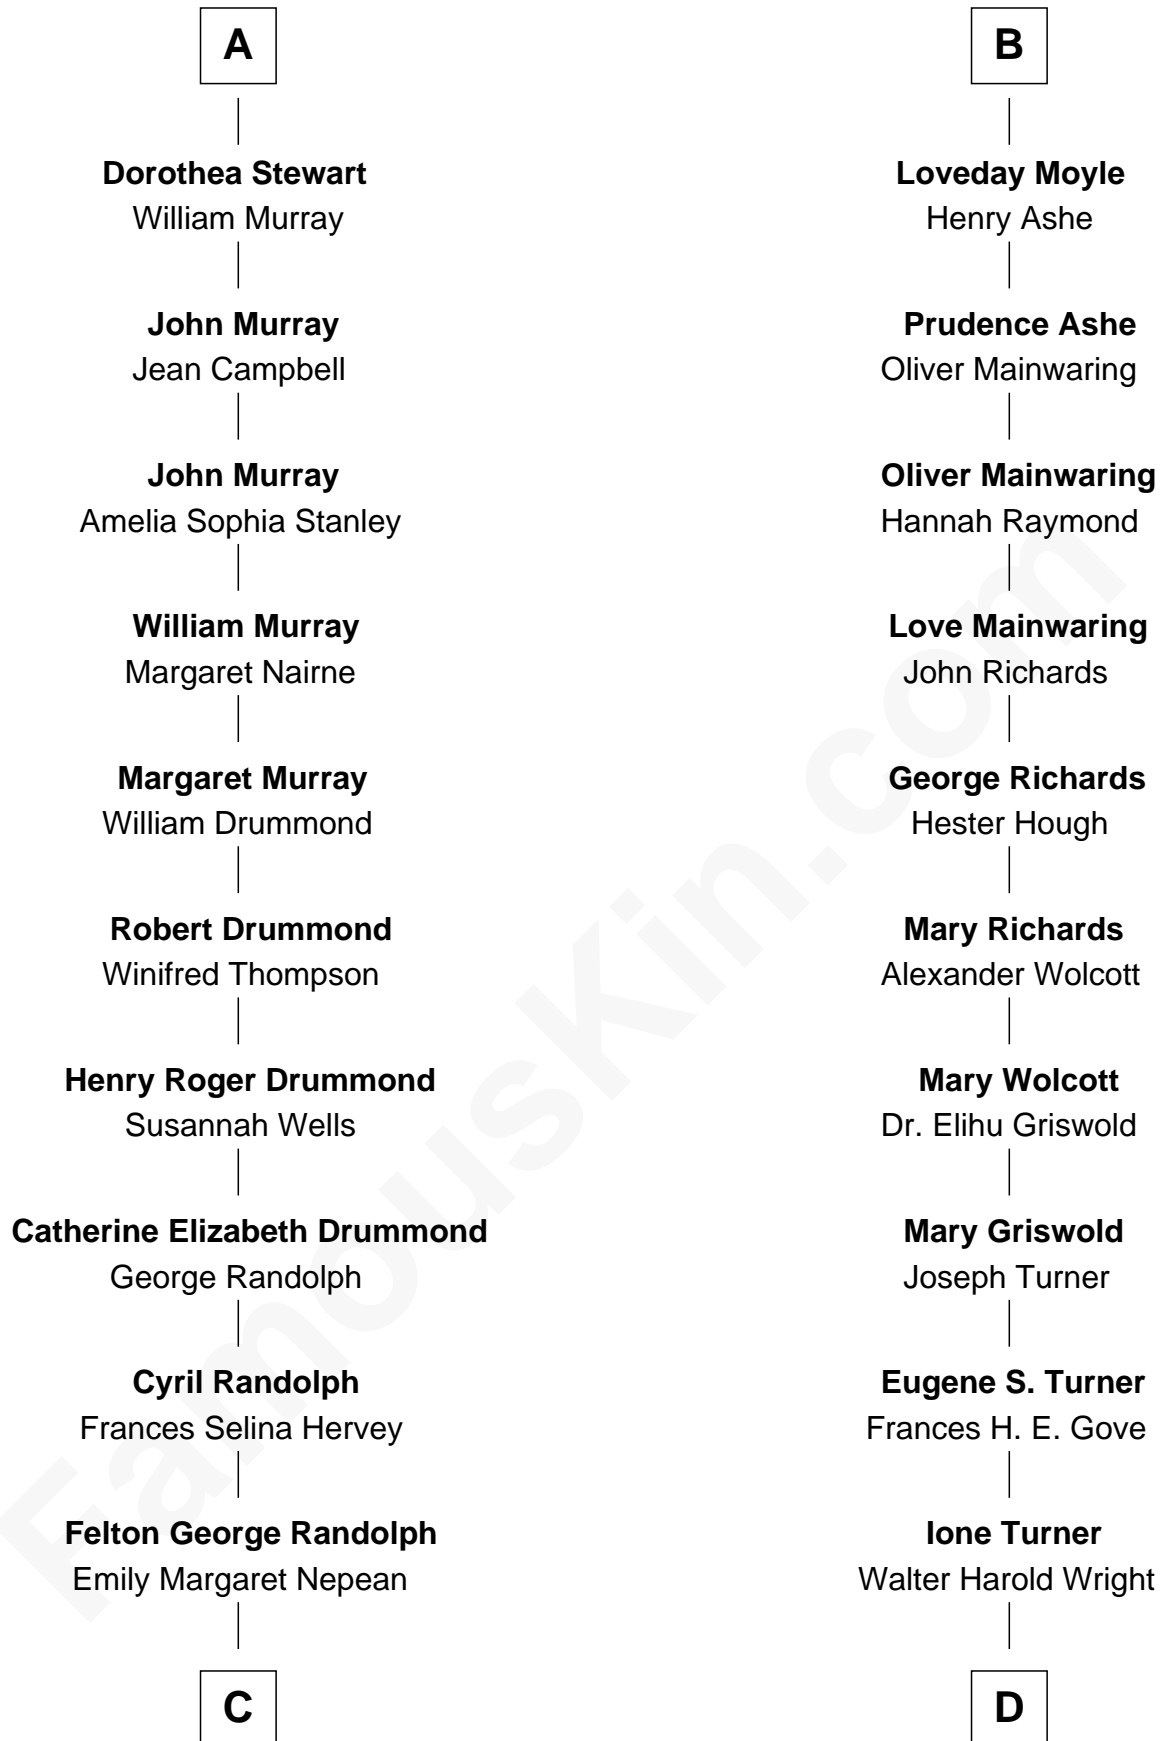

FamousKin.com Relationship Chart of

Hugh Grant
Movie Actor

19th cousin 1 time removed of

Ed Helms
TV and Movie Actor

C

Margaret Isobel Randolph
John Cassilis MacLean

Fynvola Susan MacLean
James Murray Grant