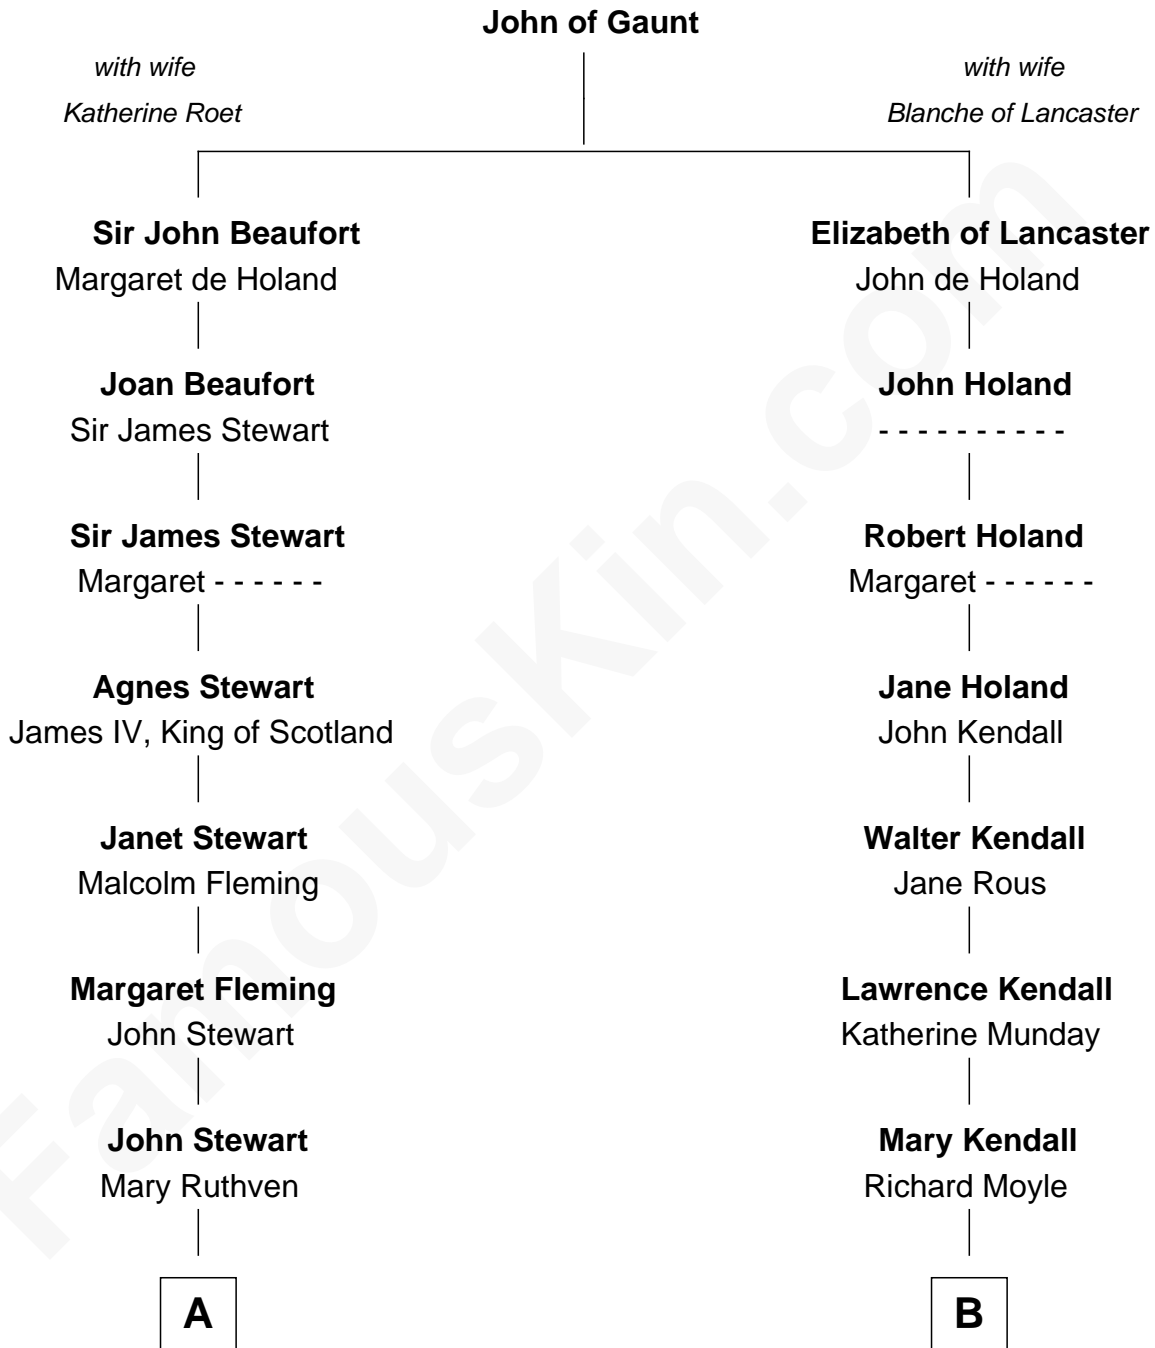

FamousKin.com Relationship Chart of

Hugh Grant
Movie Actor

19th cousin 1 time removed of

Ed Helms
TV and Movie Actor

C

Margaret Isobel Randolph
John Cassilis MacLean

Fynvola Susan MacLean
James Murray Grant