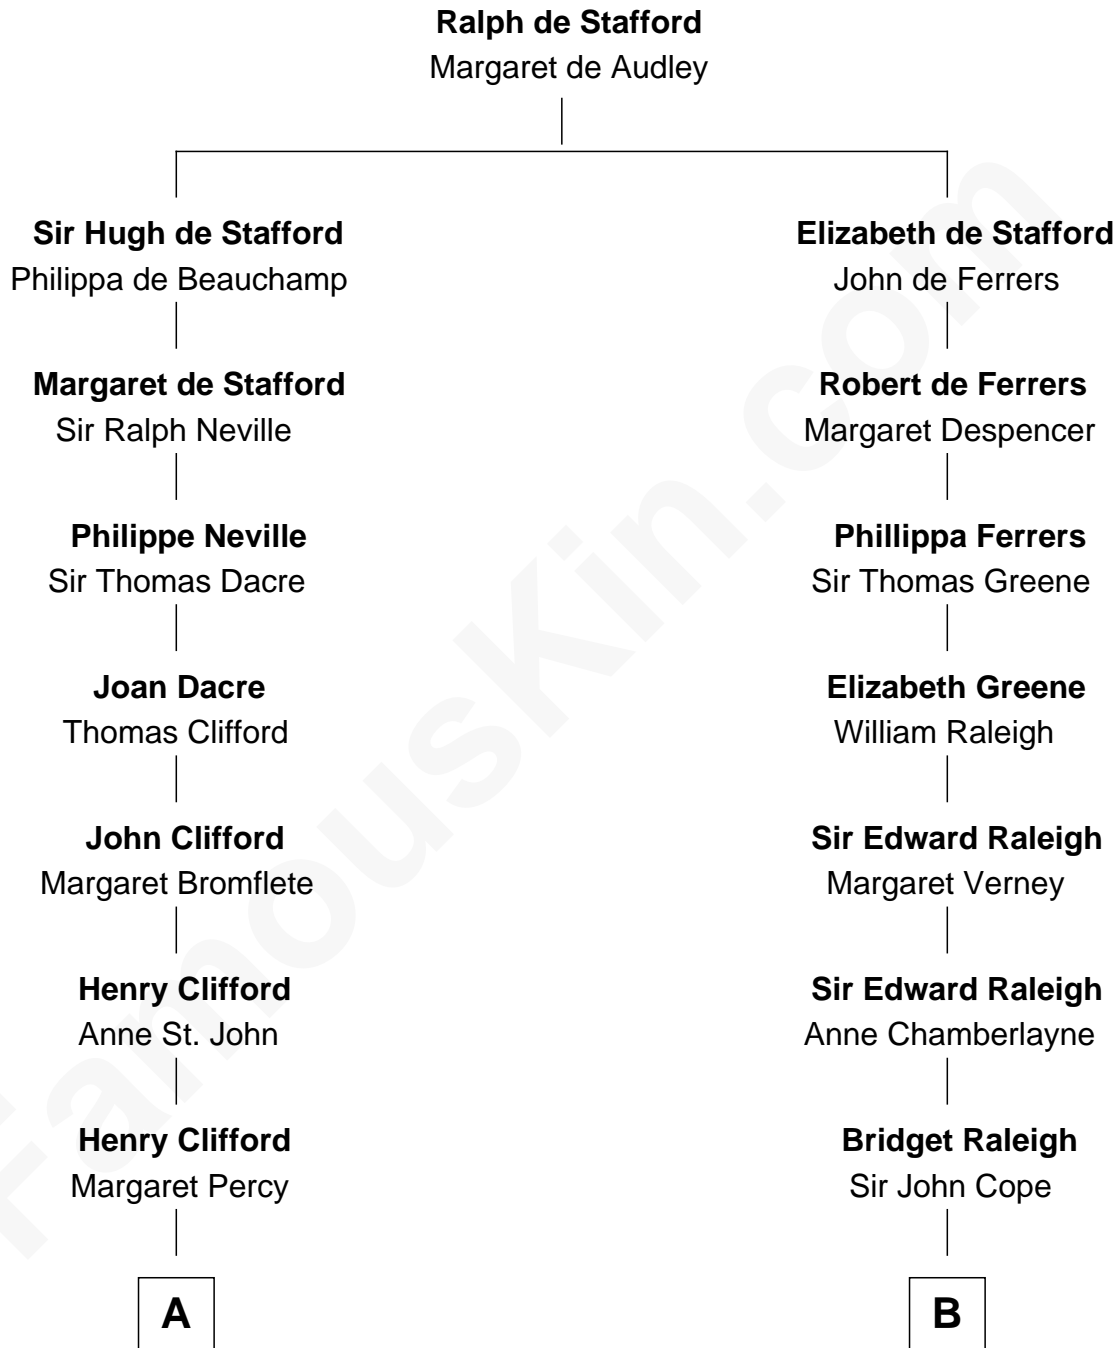

# FamousKin.com Relationship Chart of

**Hugh Grant**  
Movie Actor

16th cousin 5 times removed of

**Joseph Wharton**

Founder of the Wharton School of Business

**C**

—  
**Cyril Randolph**

Frances Selina Hervey

—  
**Felton George Randolph**

Emily Margaret Nepean

—  
**Margaret Isobel Randolph**

John Cassilis MacLean

—  
**Fynvola Susan MacLean**

James Murray Grant

—  
**Hugh Grant**

*Movie Actor*