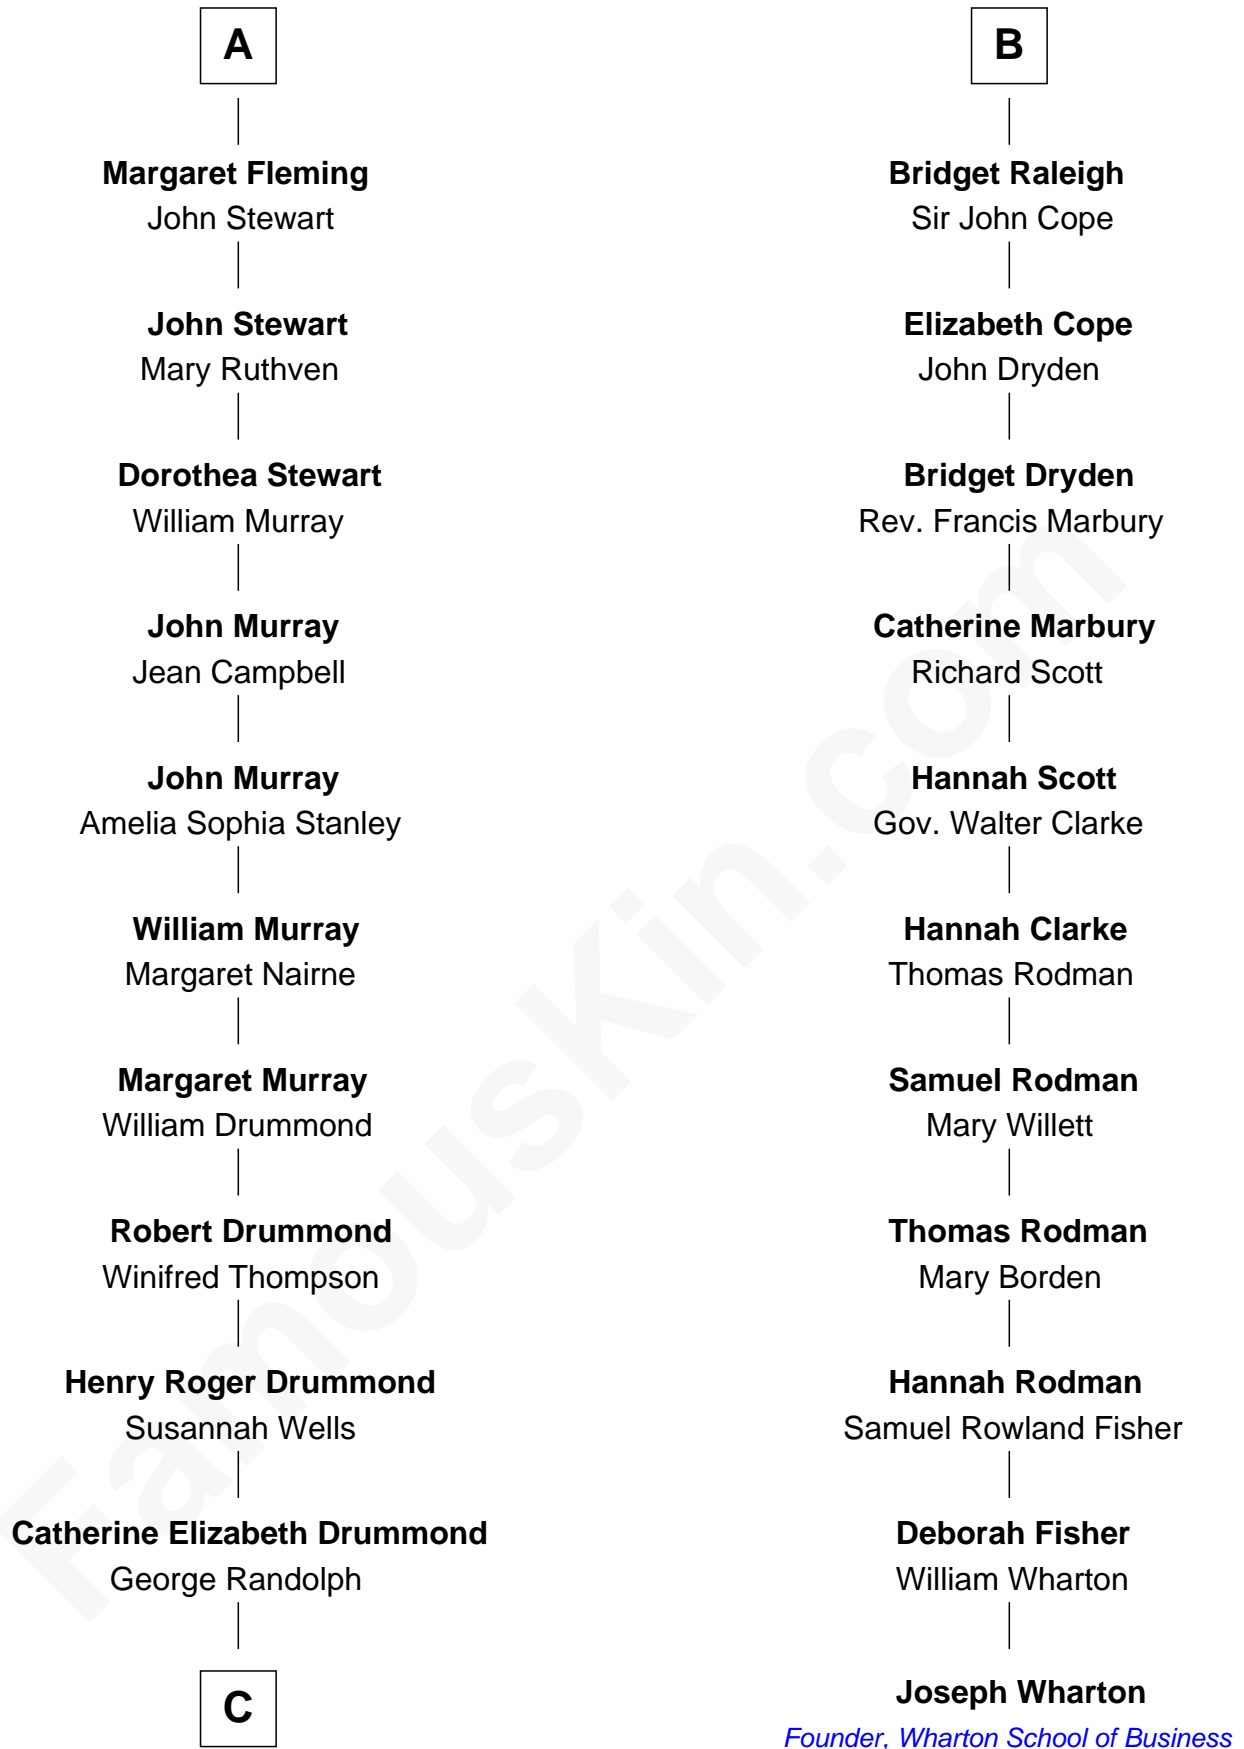

# FamousKin.com Relationship Chart of

**Hugh Grant**  
Movie Actor

17th cousin 4 times removed of

**Joseph Wharton**

Founder of the Wharton School of Business

**C**

—  
**Cyril Randolph**

Frances Selina Hervey

—  
**Felton George Randolph**

Emily Margaret Nepean

—  
**Margaret Isobel Randolph**

John Cassilis MacLean

—  
**Fynvola Susan MacLean**

James Murray Grant

—  
**Hugh Grant**

*Movie Actor*