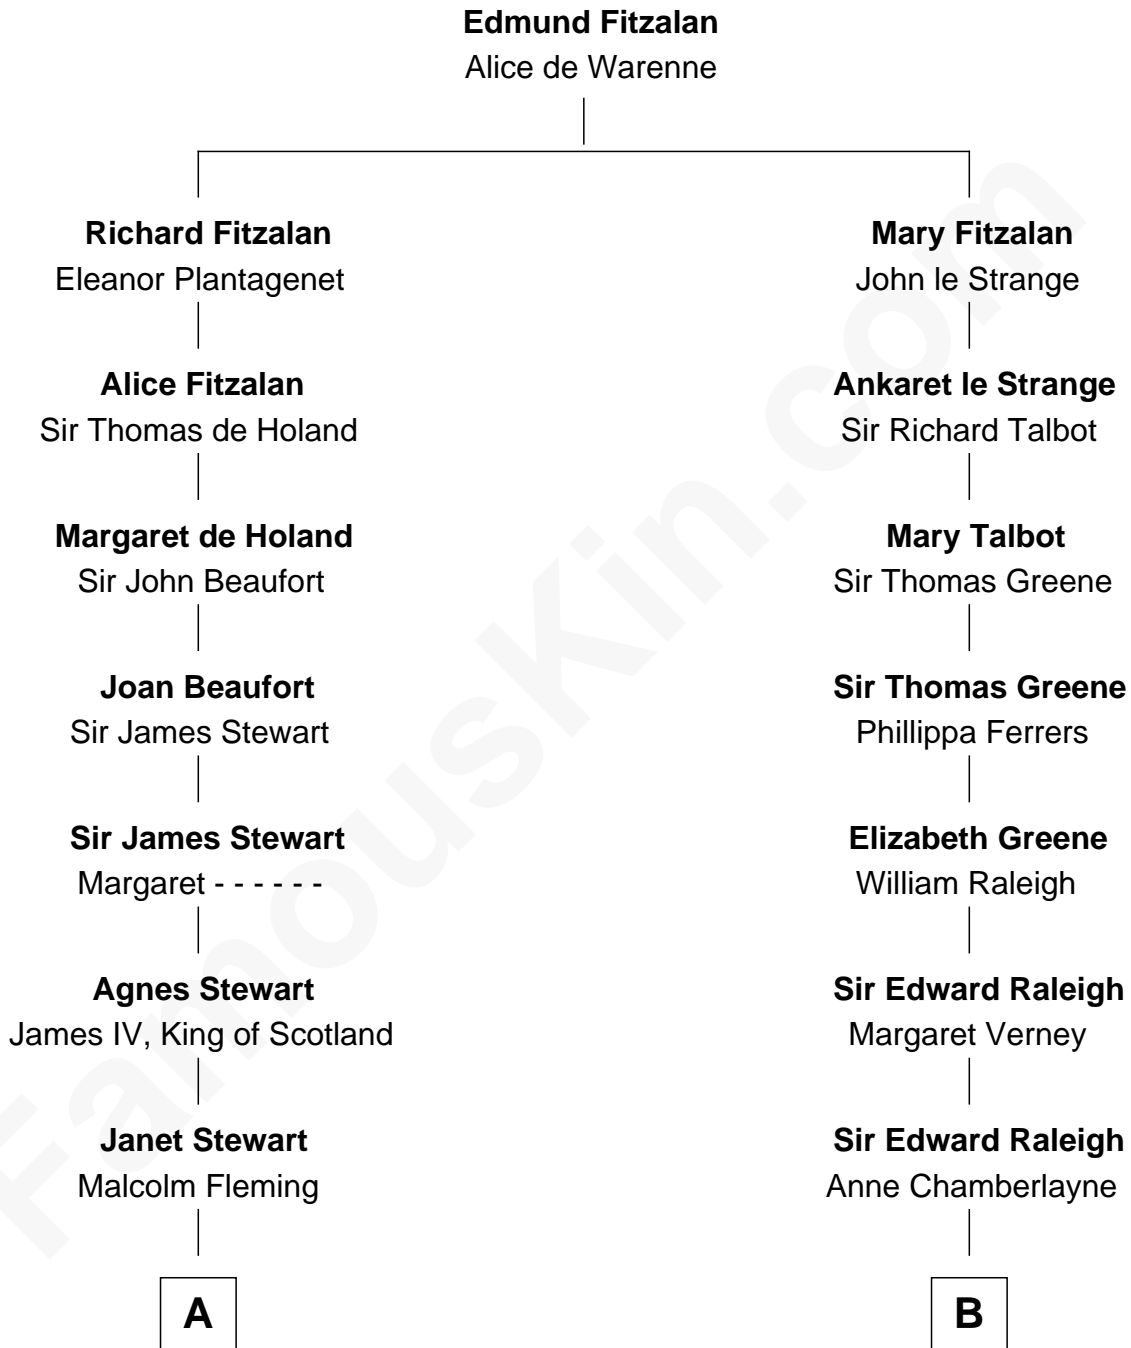

# FamousKin.com Relationship Chart of

**Hugh Grant**  
Movie Actor

17th cousin 4 times removed of

**Joseph Wharton**

Founder of the Wharton School of Business

**C**

—  
**Cyril Randolph**

Frances Selina Hervey

—  
**Felton George Randolph**

Emily Margaret Nepean

—  
**Margaret Isobel Randolph**

John Cassilis MacLean

—  
**Fynvola Susan MacLean**

James Murray Grant

—  
**Hugh Grant**

*Movie Actor*