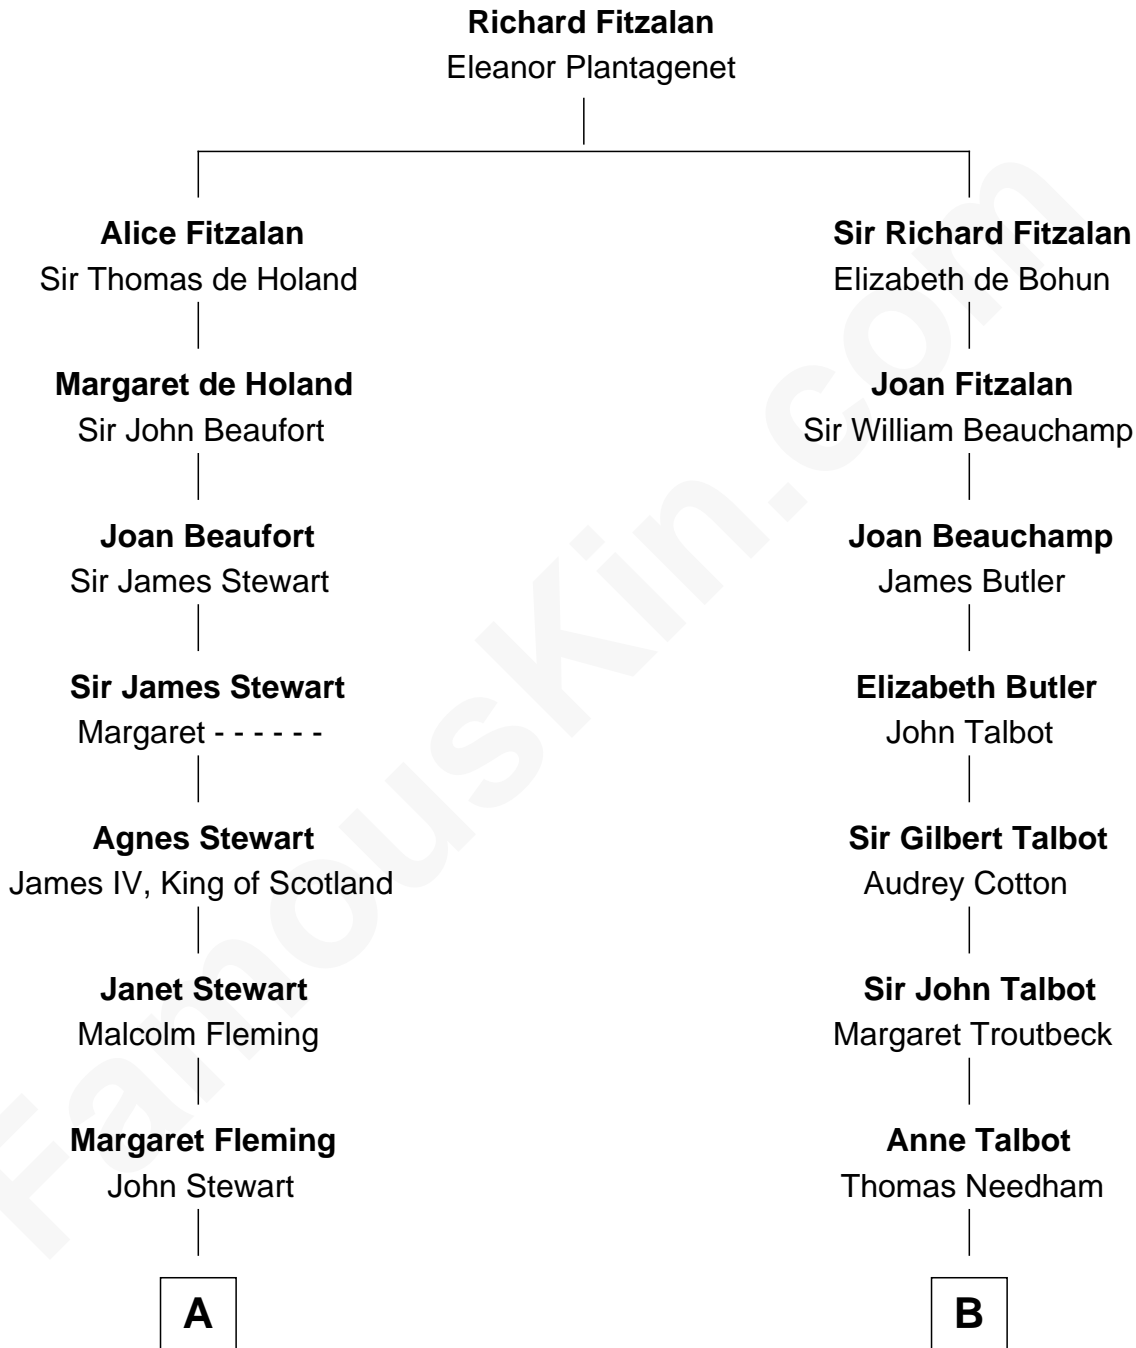

FamousKin.com Relationship Chart of

Hugh Grant
Movie Actor

16th cousin 4 times removed of

Jay Gould

American Railroad "Robber Baron"

C

—
Felton George Randolph

Emily Margaret Nepean

—
Margaret Isobel Randolph

John Cassilis MacLean

—
Fynvola Susan MacLean

James Murray Grant

—
Hugh Grant

Movie Actor

FamousKin.com