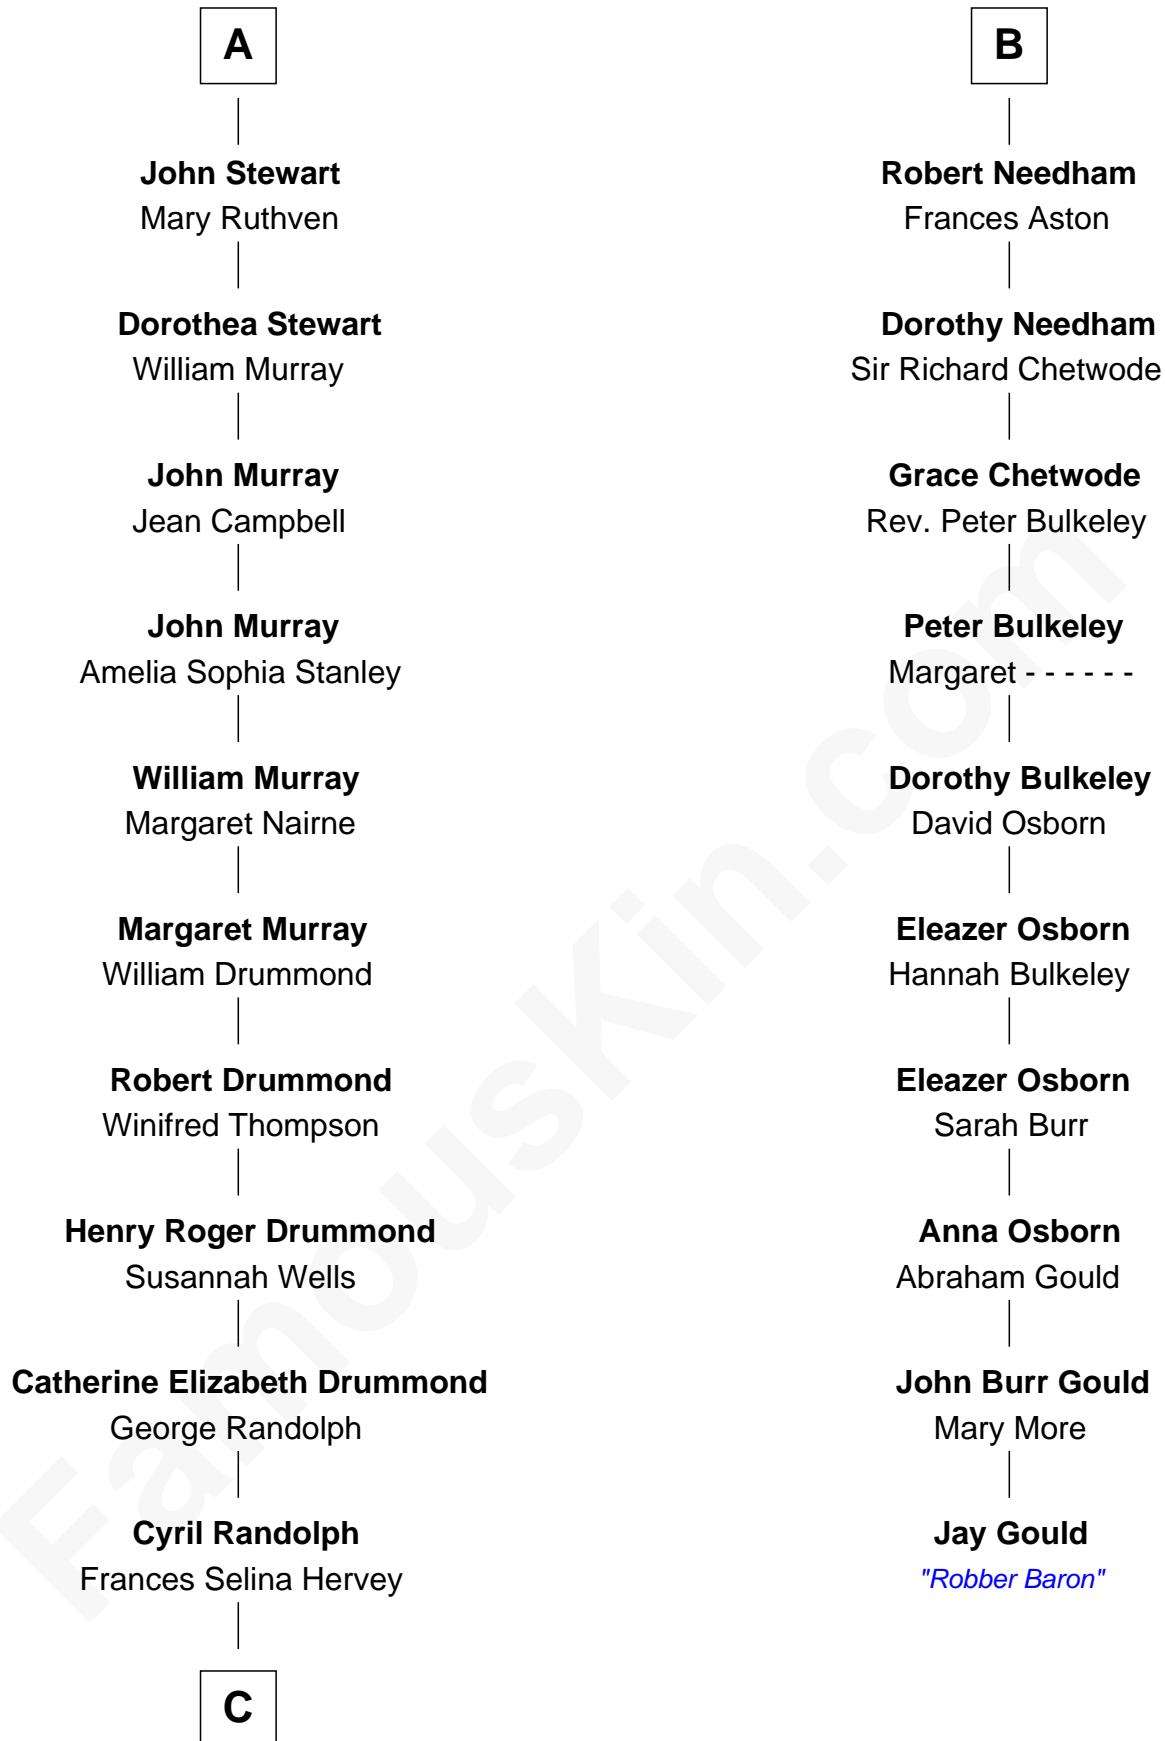

FamousKin.com Relationship Chart of

Hugh Grant
Movie Actor

16th cousin 4 times removed of

Jay Gould

American Railroad "Robber Baron"

C

—
Felton George Randolph

Emily Margaret Nepean

—
Margaret Isobel Randolph

John Cassilis MacLean

—
Fynvola Susan MacLean

James Murray Grant

—
Hugh Grant

Movie Actor

FamousKin.com