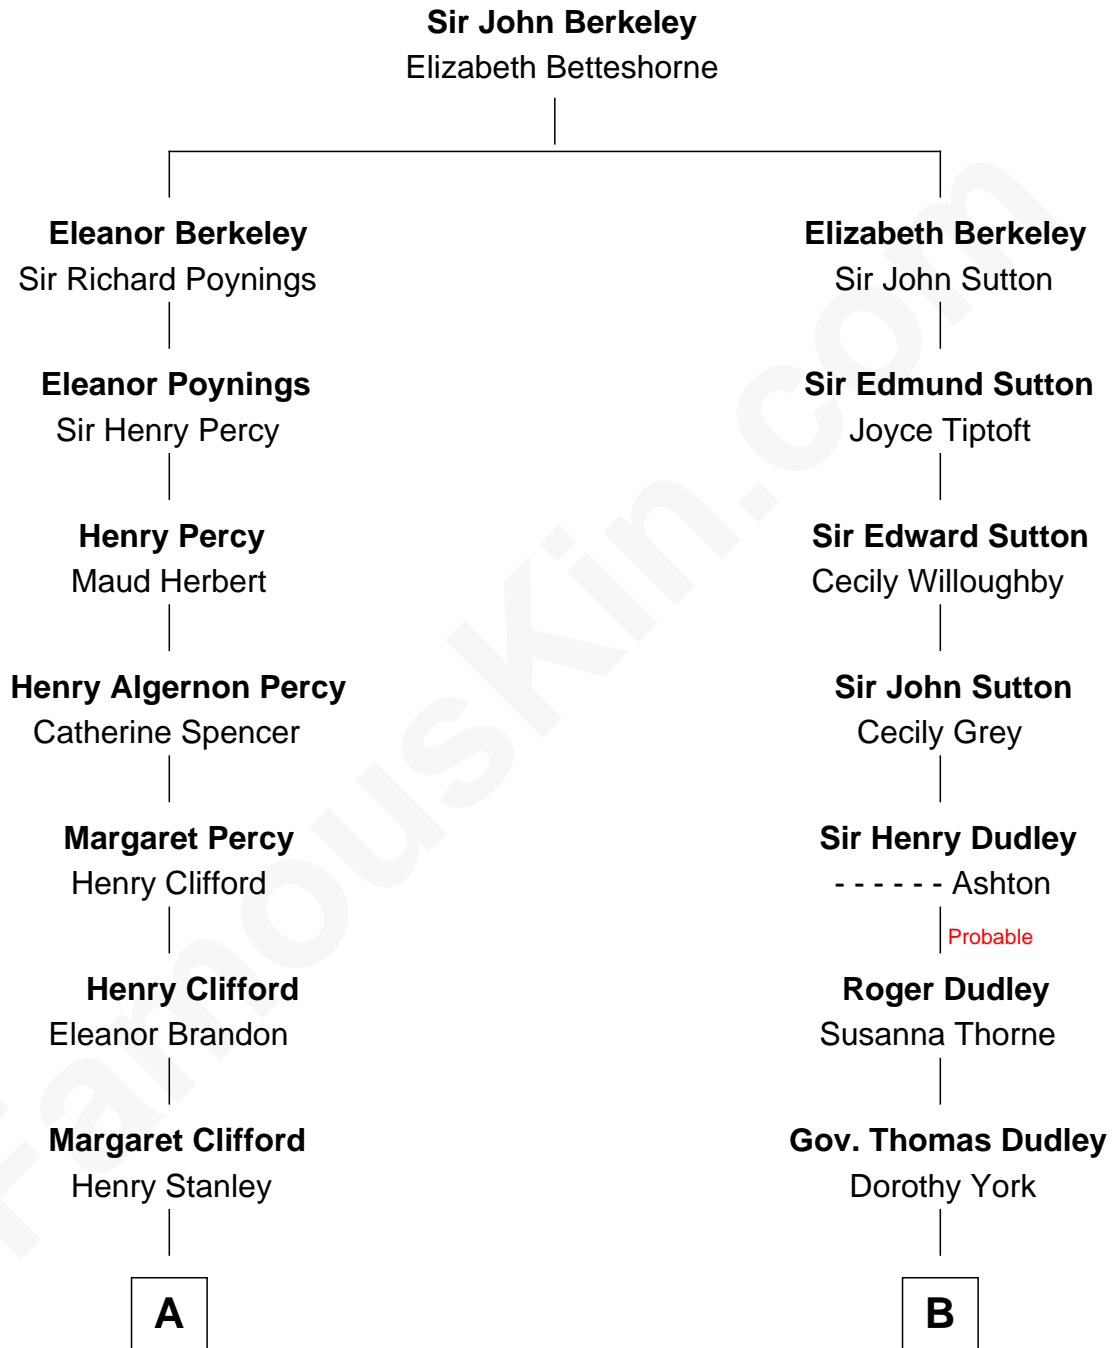

**FamousKin.com**  
**Relationship Chart of**  
**Hugh Grant**  
*Movie Actor*

**14th cousin 5 times removed of**  
**William Marsh Rice**  
*Founder of Rice University*

**C**

—  
**Margaret Isobel Randolph**

John Cassilis MacLean

—  
**Fynvola Susan MacLean**

James Murray Grant

—  
**Hugh Grant**

*Movie Actor*

FamousKin.com