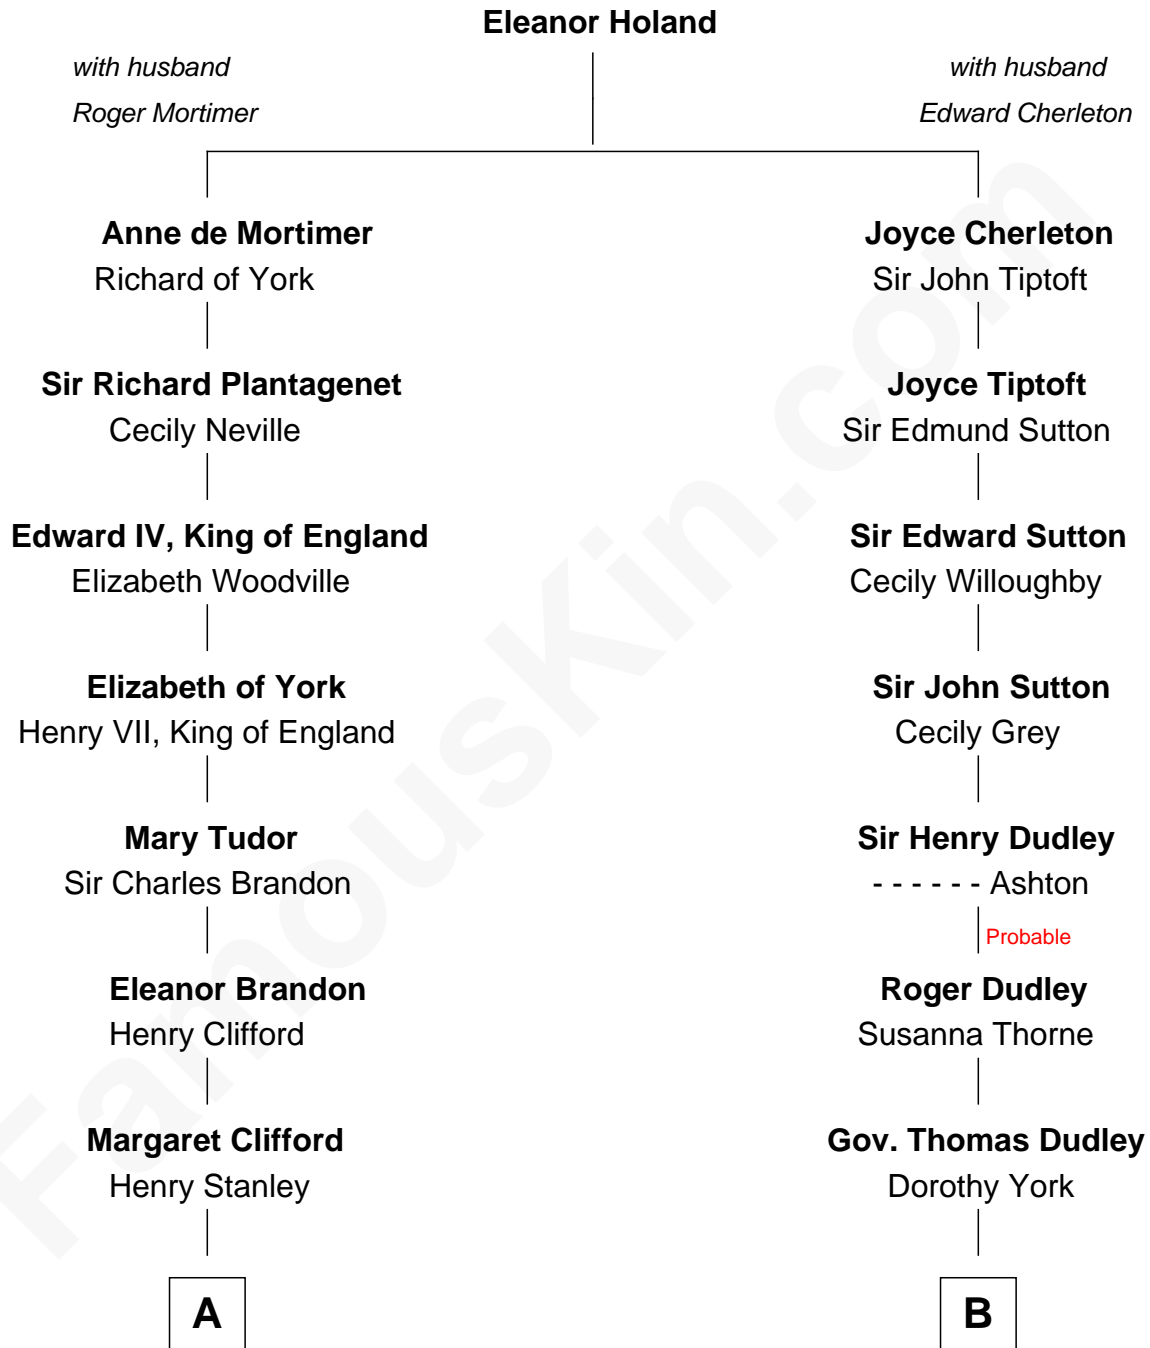

FamousKin.com

Relationship Chart of

Hugh Grant

Movie Actor

14th cousin 5 times removed of

William Marsh Rice
 Founder of Rice University

C

—
Margaret Isobel Randolph

John Cassilis MacLean

—
Fynvola Susan MacLean

James Murray Grant

—
Hugh Grant

Movie Actor

FamousKin.com