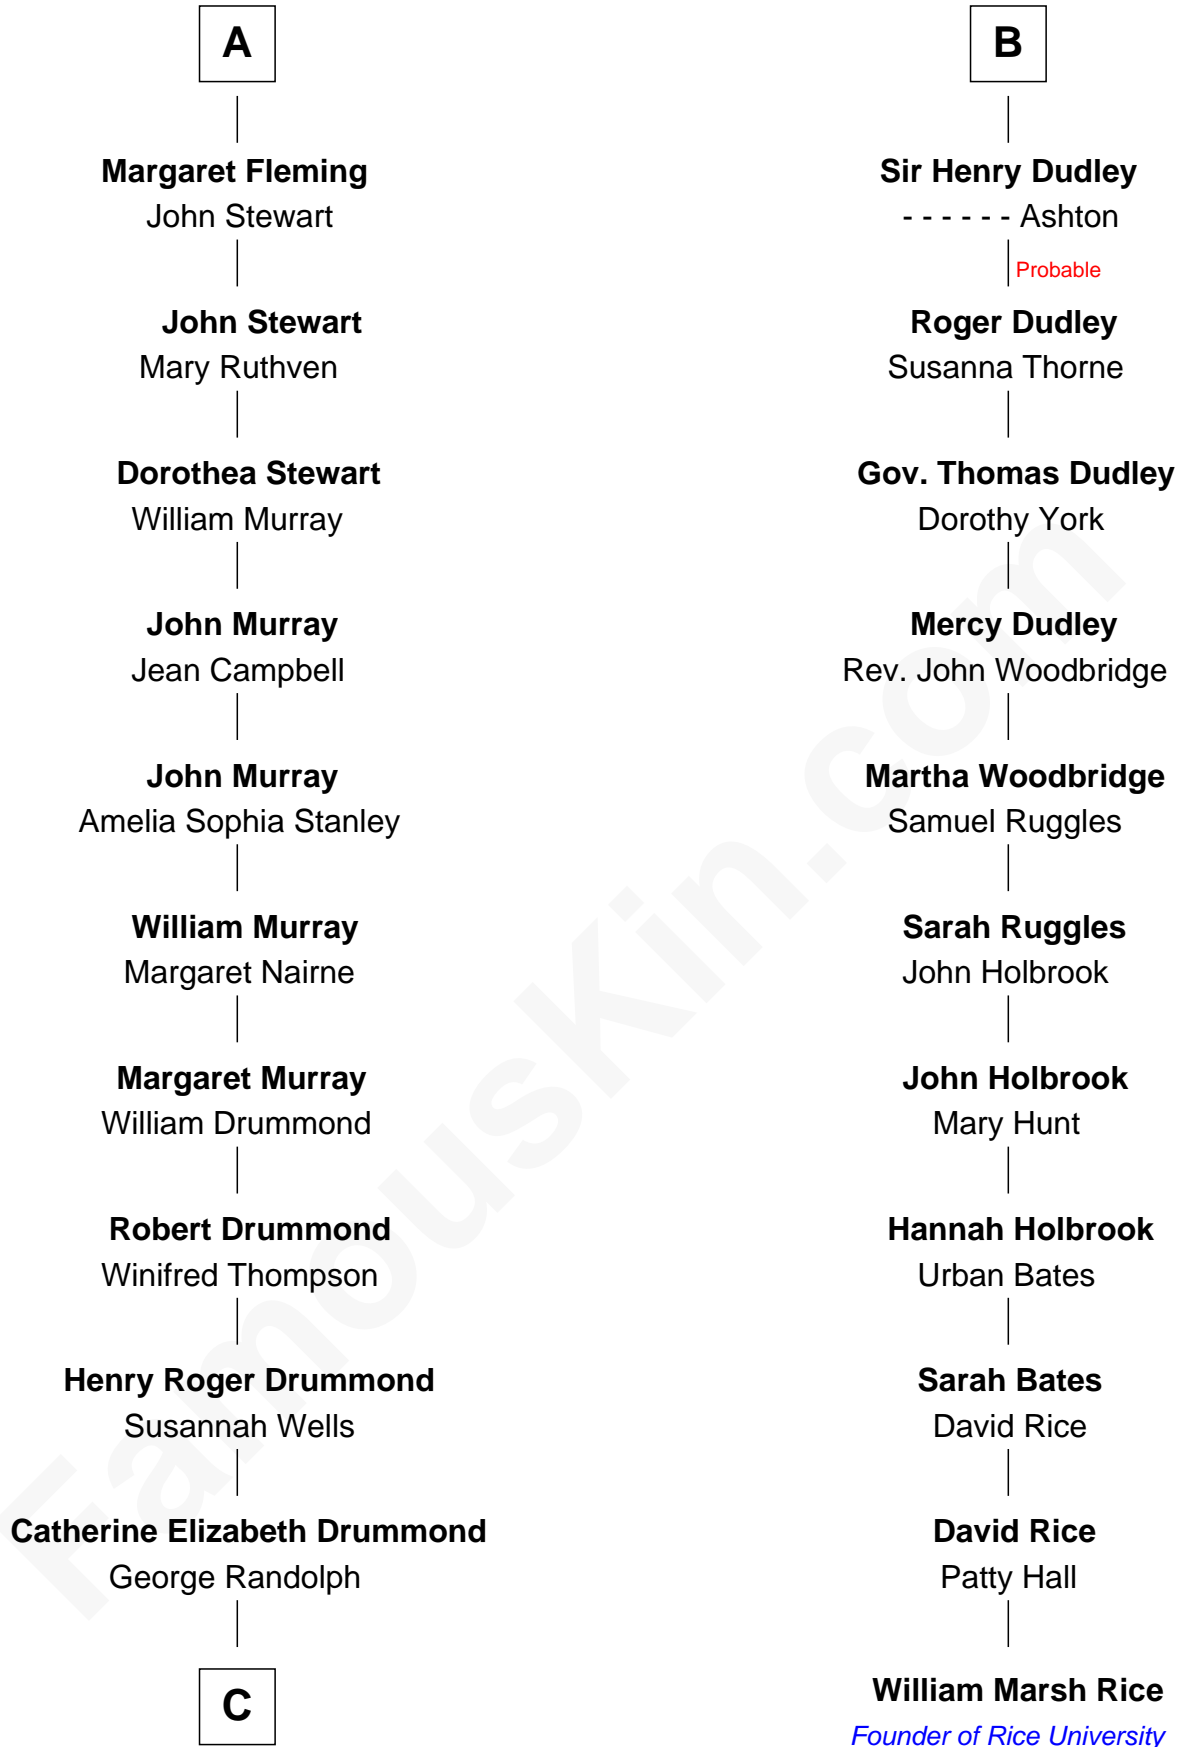

FamousKin.com Relationship Chart of

Hugh Grant

Movie Actor

17th cousin 4 times removed of

William Marsh Rice

Founder of Rice University

Henry Plantagenet

Maud de Chaworth

Sir Edmund Sutton

Sir Edward Sutton

Cecily Willoughby

Sir John Sutton

Cecily Grey

B

C

—
Cyril Randolph